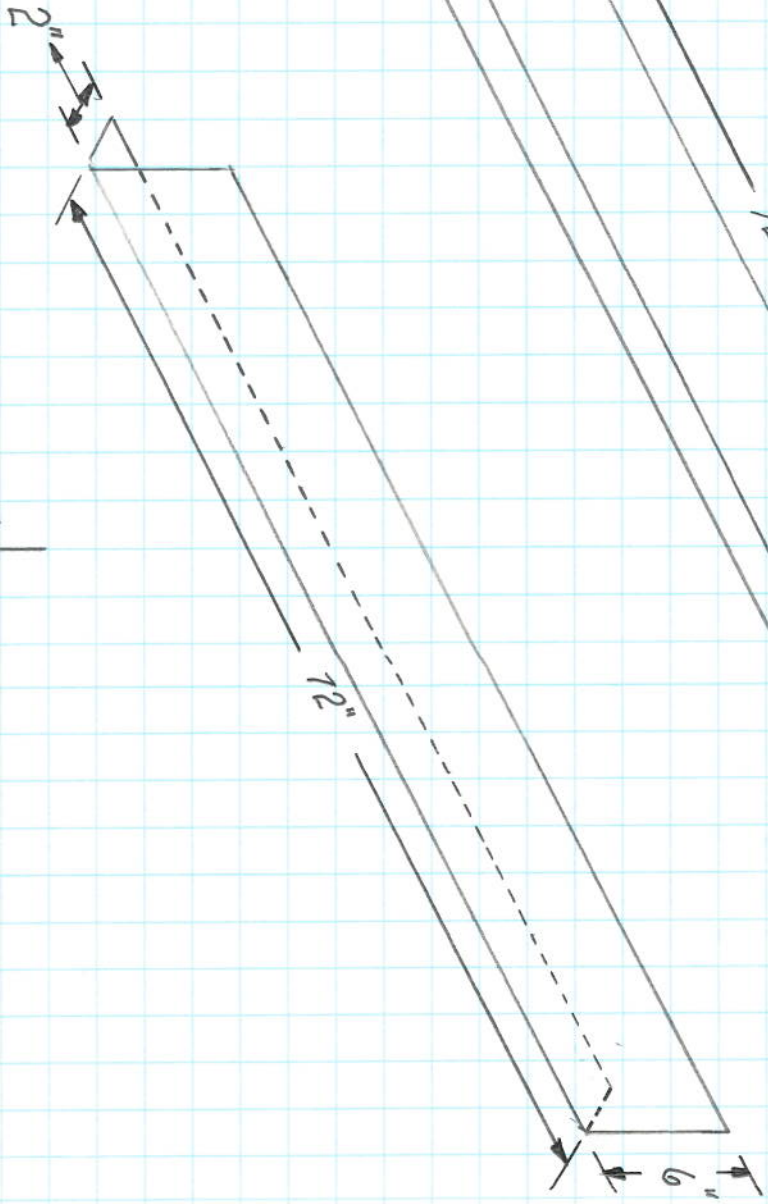

11 GA MATERIAL - STEEL

1 - LEFT

1 - RIGHT