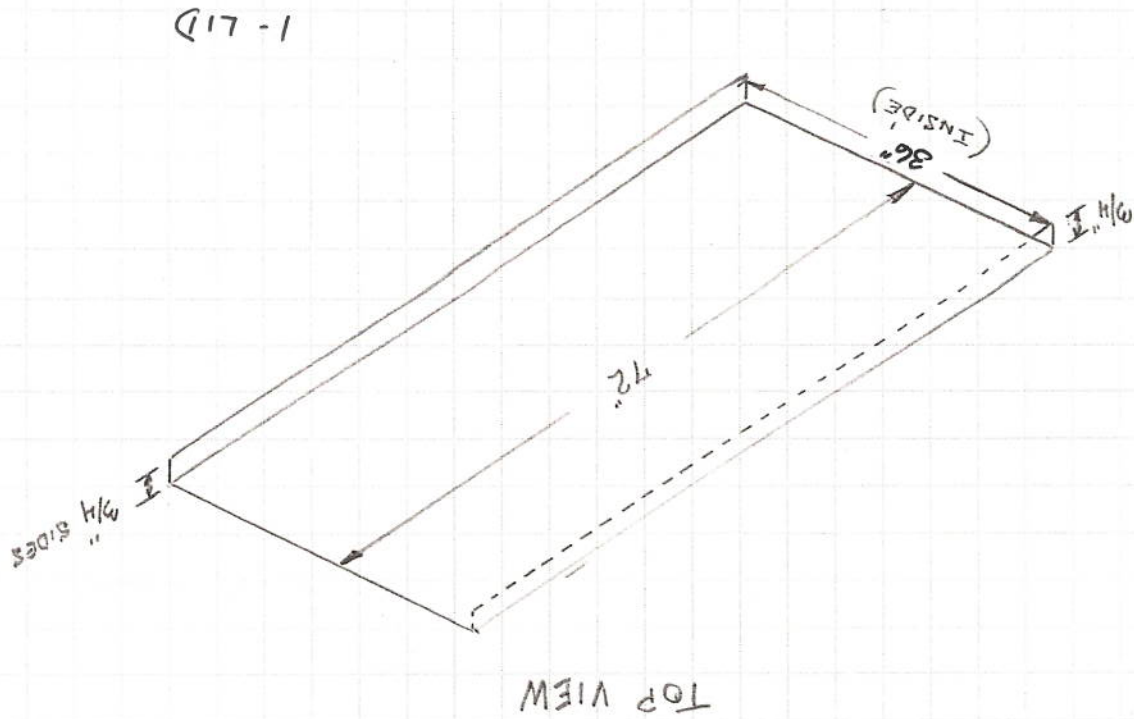

DTS - ILLINOIS
2240 LANDMEIER ROAD
ELK GROVE VILLAGE, IL 60007
PH: 847-758-1705
FAX: 847-758-1710

DTS - HEADQUARTERS
3560 BUSCH DRIVE
GRANDVILLE, MI 49418
PH: 616-538-3759
FAX: 616-538-3798

DTS - MADISON HEIGHTS
31731 SHERMAN DRIVE
MADISON HEIGHTS, MI 48071
PH: 248-585-9500
FAX: 248-585-0855

HOSE TRAY LID -