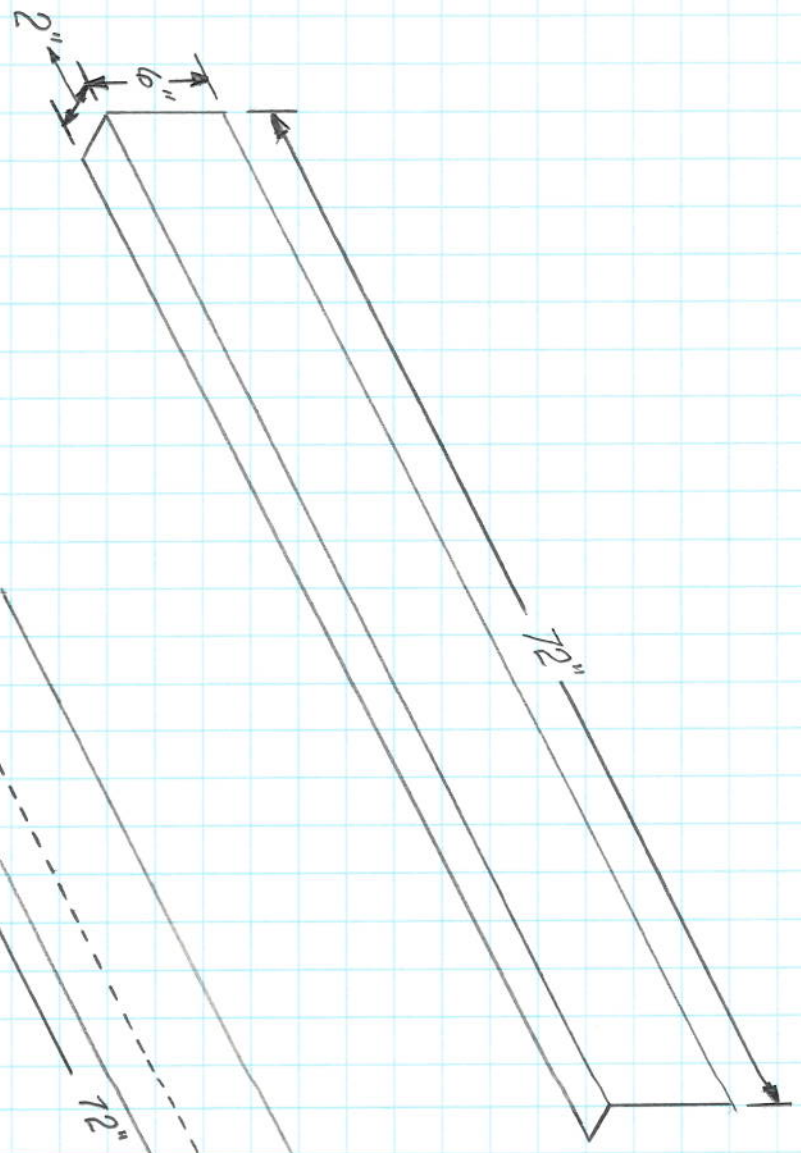

11 GA MATERIAL - STEEL

1 - LEFT

1 - RIGHT