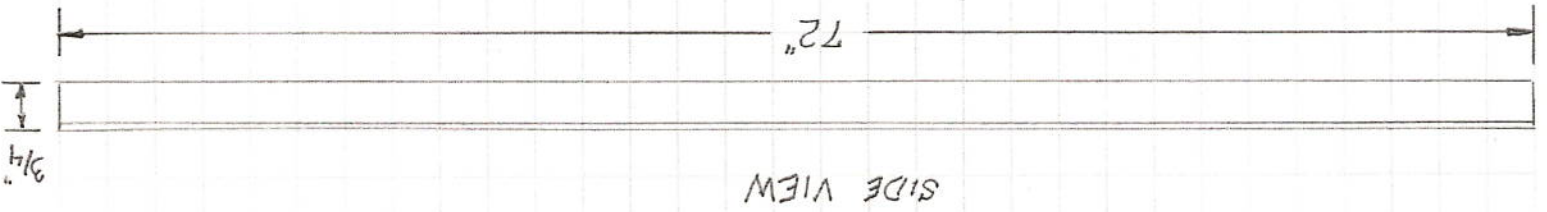

DTS - ILLINOIS
2240 LANDMEIER ROAD
ELK GROVE VILLAGE, IL 60007
PH: 847-758-1705
FAX: 847-758-1710

DTS - HEADQUARTERS
3560 BUSCH DRIVE
GRANDVILLE, MI 49418
PH: 616-538-3759
FAX: 616-538-3798

DTS - MADISON HEIGHTS
31731 SHERMAN DRIVE
MADISON HEIGHTS, MI 48071
PH: 248-585-9500
FAX: 248-585-0855

HOSE TRAY LID -