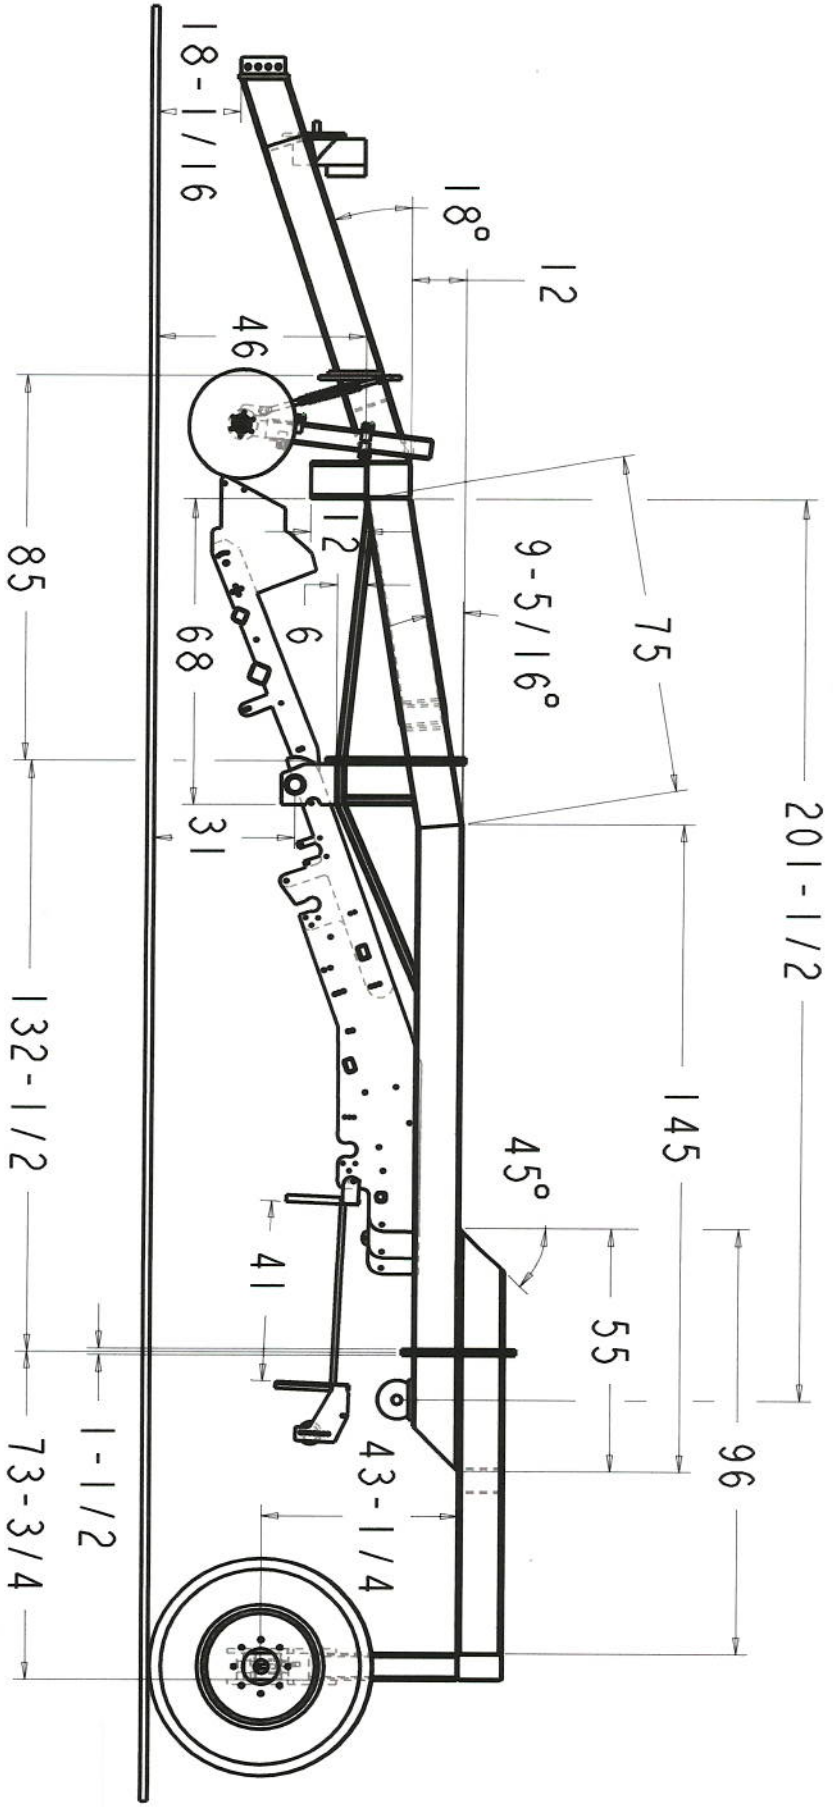

6 ROW WINDROWER SIDE VIEW
FRAME RAISED 6" FRT, 8" BACK

AFE	
ADVANCED FARM EQUIPMENT	
81