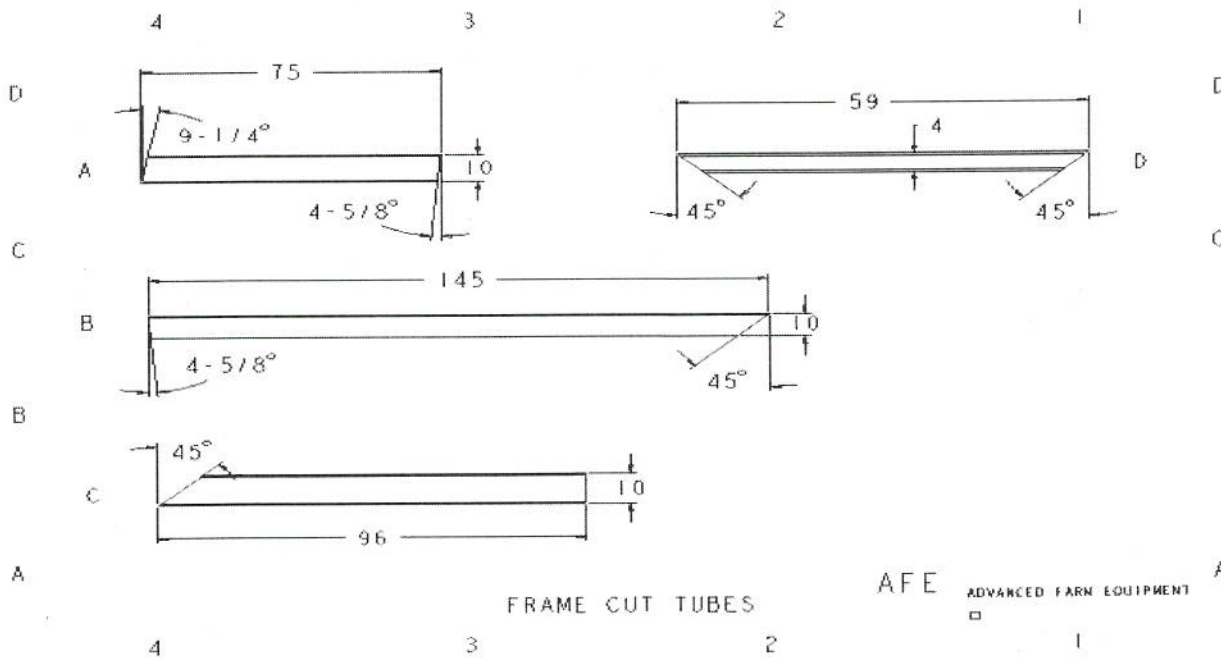

Scheduled
Customer: Start Date:
McCrum
#11047

Frame
213-1/2" ID - Colorado Style
34" Prim Chain
Prim, Sec, 40" Cross

QTY	Part#	Description
1	30028-044	Hitch Plates
1	30029-044	Hitch Plates
2	30009-800	Bull Pull Adj. Plates
44	30006-031	Split PLt Gussets
1	30034-044	Adjustable Windrower Gearbox Mt
2	30036-044	Rear Axle Slot Plate For Double Leveling Axle 1" Burn
2	30037-044	Rear Axle Wear Plate 4-1/2" x 7" x 1/4" AR Burn
2	30038-044	Rear Axle Wear Plate 4-1/2" x 11" x 1/4" AR Burn
4	30015-031	Frnt Split Plate (12" Drop) 3/4" mat'l
4	30016-031	Back Stacked frame split plate

Cut List:

1		8x10x1/2 Wal Sq Tube x 221"Lg
2		4x10x3/8 Wal Sq Tube x 75"Lg (A)
2		4x10x3/8 Wall SqTube x 145"Lg (B)
2		4x10x3/8 Wall SqTube x 96"Lg (C)
1		6x10x3/8 Wall Sq Tube x221"Lg
2		2x3x1/4Wall Sq Tube x 9"Lg
1		2x3x1/4 Wall Sq Tube Mat'l - Under Carriage
1		4x10x3/8Wall Sq Tube Mat'l - Front Frame Gussets
1		4x10x3/8Wall Sq Tube Mat'l - Front Hitch
2		4x10x1/4Wall Sq Tube x 59" Lg (D)

FRAME CUT TUBES

AFE ADVANCED FARM EQUIPMENT