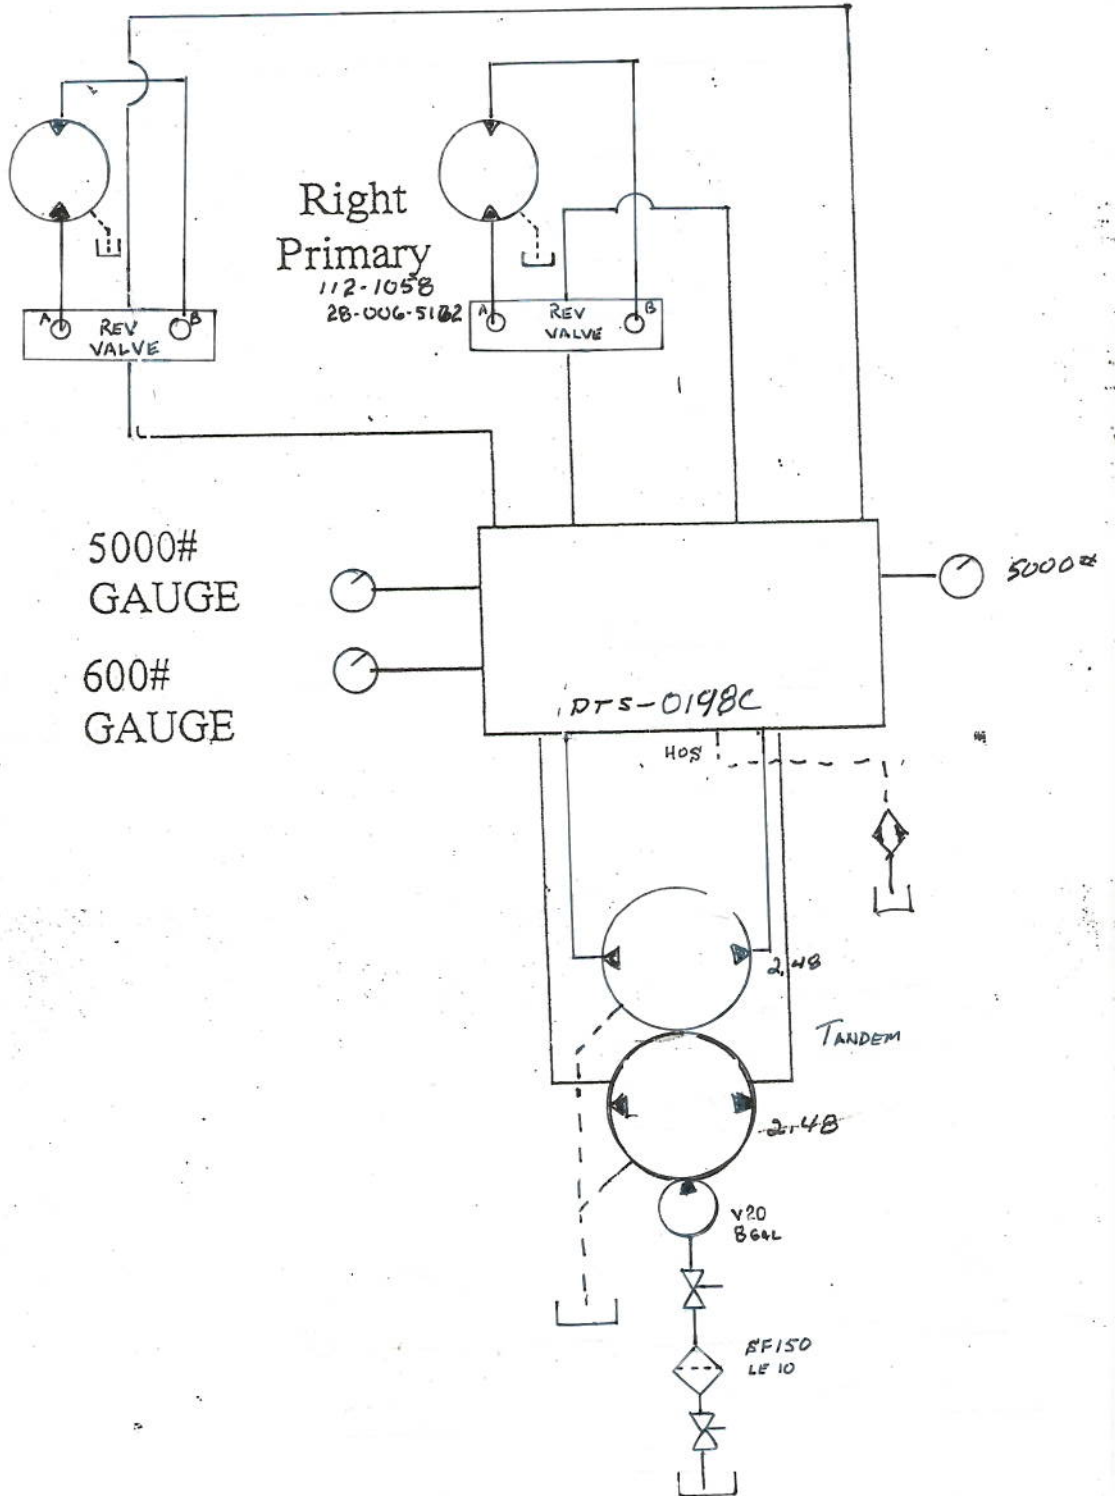

Ground Drive

4 Row

"CHOPPER Circuit"
FRONT THREE POINT

4 Row

Right Primary-Left Primary

Left
Primary
112-1058
28-006-5102

Right
Primary
112-1058
28-006-5102

4" FWM
 3" x 2" BUSH
 2" CLS NIP
 V500P-32
 FT 200
 ORF32-90
 ZDF2215-25-5
 W43-32PK
 2" 90 ST EL
 2" CLS NIP
 V500P-32
 2" CLS NIP
 2" TEE
 2"90 ST EL " x 1 1/4" BUSH
 2"x1/14" BUSH FT125
 FT125
TANDEM 6.4 SINGLE 7.9

TF2030-3
 2" CLS NIP
 V500P-32
 FT150
 PVE21L

3" FWM
 TF2030-3
 2" CLS NIP
 V500P-32
 FT150
 V20

3" x 2" BUSH
 2"x 1 1/4" BUSH
 V500P-20
 1 1/4" CLS NIP
 SF120-25-5
 FT125
TANDEM 2.48

4" FWM
 TF2540-3
 2 1/2" 90 ST EL
 2 1/2" CLS NIP
 2 BVL20-40B
 FT 250
 25VQTBS