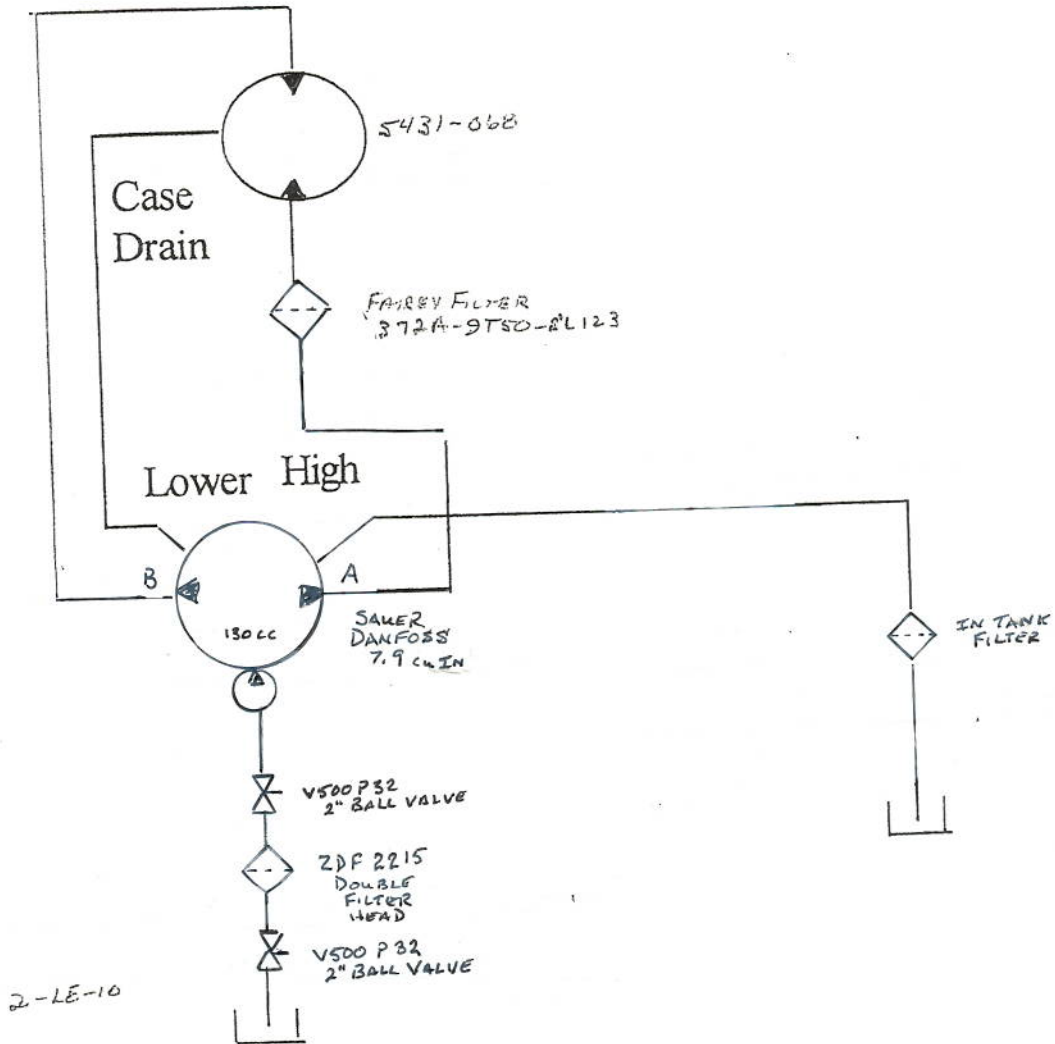

#97121 Rebar 1c

YRSPH W/65" AH

KRUCKE Berg Farms

Horse Radial

W.O.# 56217

4 Row HORSE RADISH HARVESTER

1997 HARVESTER

97121

Ground Drive

4 Row

"CHOPPER Circuit"
FRONT THREE POINT

4 Row

Right Primary-Left Primary

Left
Primary
112-1058
28-006-5102

Right
Primary
112-1058
28-006-5102

4" FWM
 3" x 2" BUSH
 2" CLS NIP
 V500P-32
 FT 200
 ORF32-90
 ZDF2215-25-5
 W43-32PK
 2" 90 ST EL
 2" CLS NIP
 V500P-32
 2" CLS NIP
 2" TEE
 2"90 ST EL " x 1 1/4" BUSH
 2"x1/14" BUSH FT125
 FT125
TANDEM 6.4 SINGLE 7.9

TF2030-3
 2" CLS NIP
 V500P-32
 FT150
 PVE21L

3" FWM
 TF2030-3
 2" CLS NIP
 V500P-32
 FT150
 V20

3" x 2" BUSH
 2"x 1 1/4" BUSH
 V500P-20
 1 1/4" CLS NIP
 SF120-25-5
 FT125
TANDEM 2.48

4" FWM
 TF2540-3
 2 1/2" 90 ST EL
 2 1/2" CLS NIP
 2 BVL20-40B
 FT 250
 25VQTBS