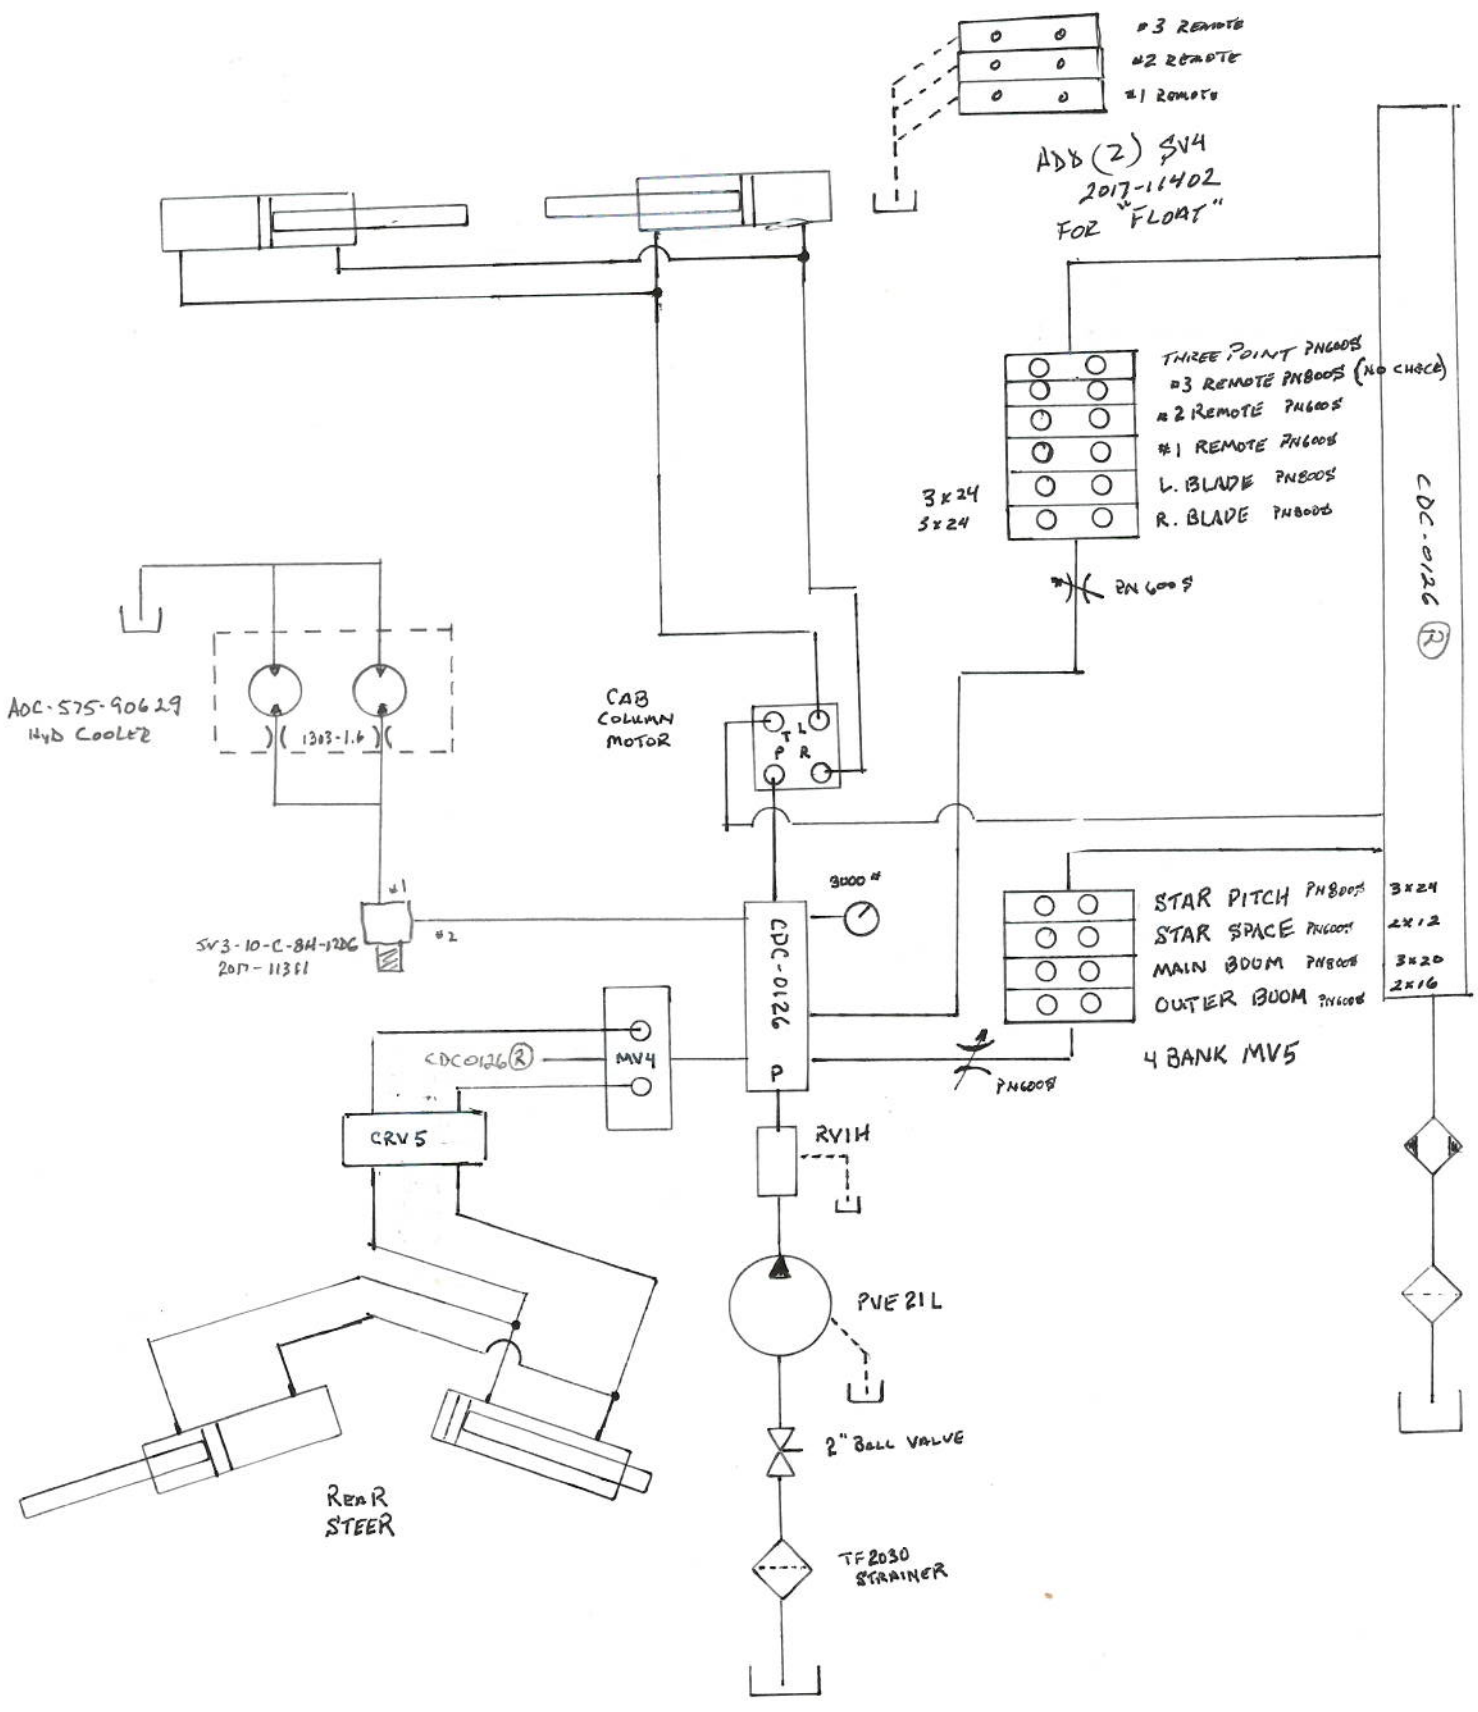

Ground Drive

4 Row

"CHOPPER Circuit"
FRONT THREE POINT

4 Row

Right Primary-Left Primary

Left
Primary
112-1058
28-006-5102

Right
Primary
112-1058
28-006-5102

4" FWM
 3" x 2" BUSH
 2" CLS NIP
 V500P-32
 FT 200
 ORF32-90
 ZDF2215-25-5
 W43-32PK
 2" 90 ST EL
 2" CLS NIP
 V500P-32
 2" CLS NIP
 2" TEE
 2"90 ST EL " x 1 1/4" BUSH
 2"x1/14" BUSH FT125
 FT125
TANDEM 6.4 SINGLE 7.9

TF2030-3
 2" CLS NIP
 V500P-32
 FT150
 PVE21L

3" FWM
 TF2030-3
 2" CLS NIP
 V500P-32
 FT150
 V20

3" x 2" BUSH
 2"x 1 1/4" BUSH
 V500P-20
 1 1/4" CLS NIP
 SF120-25-5
 FT125
TANDEM 2.48

4" FWM
 TF2540-3
 2 1/2" 90 ST EL
 2 1/2" CLS NIP
 2 BVL20-40B
 FT 250
 25VQTBS