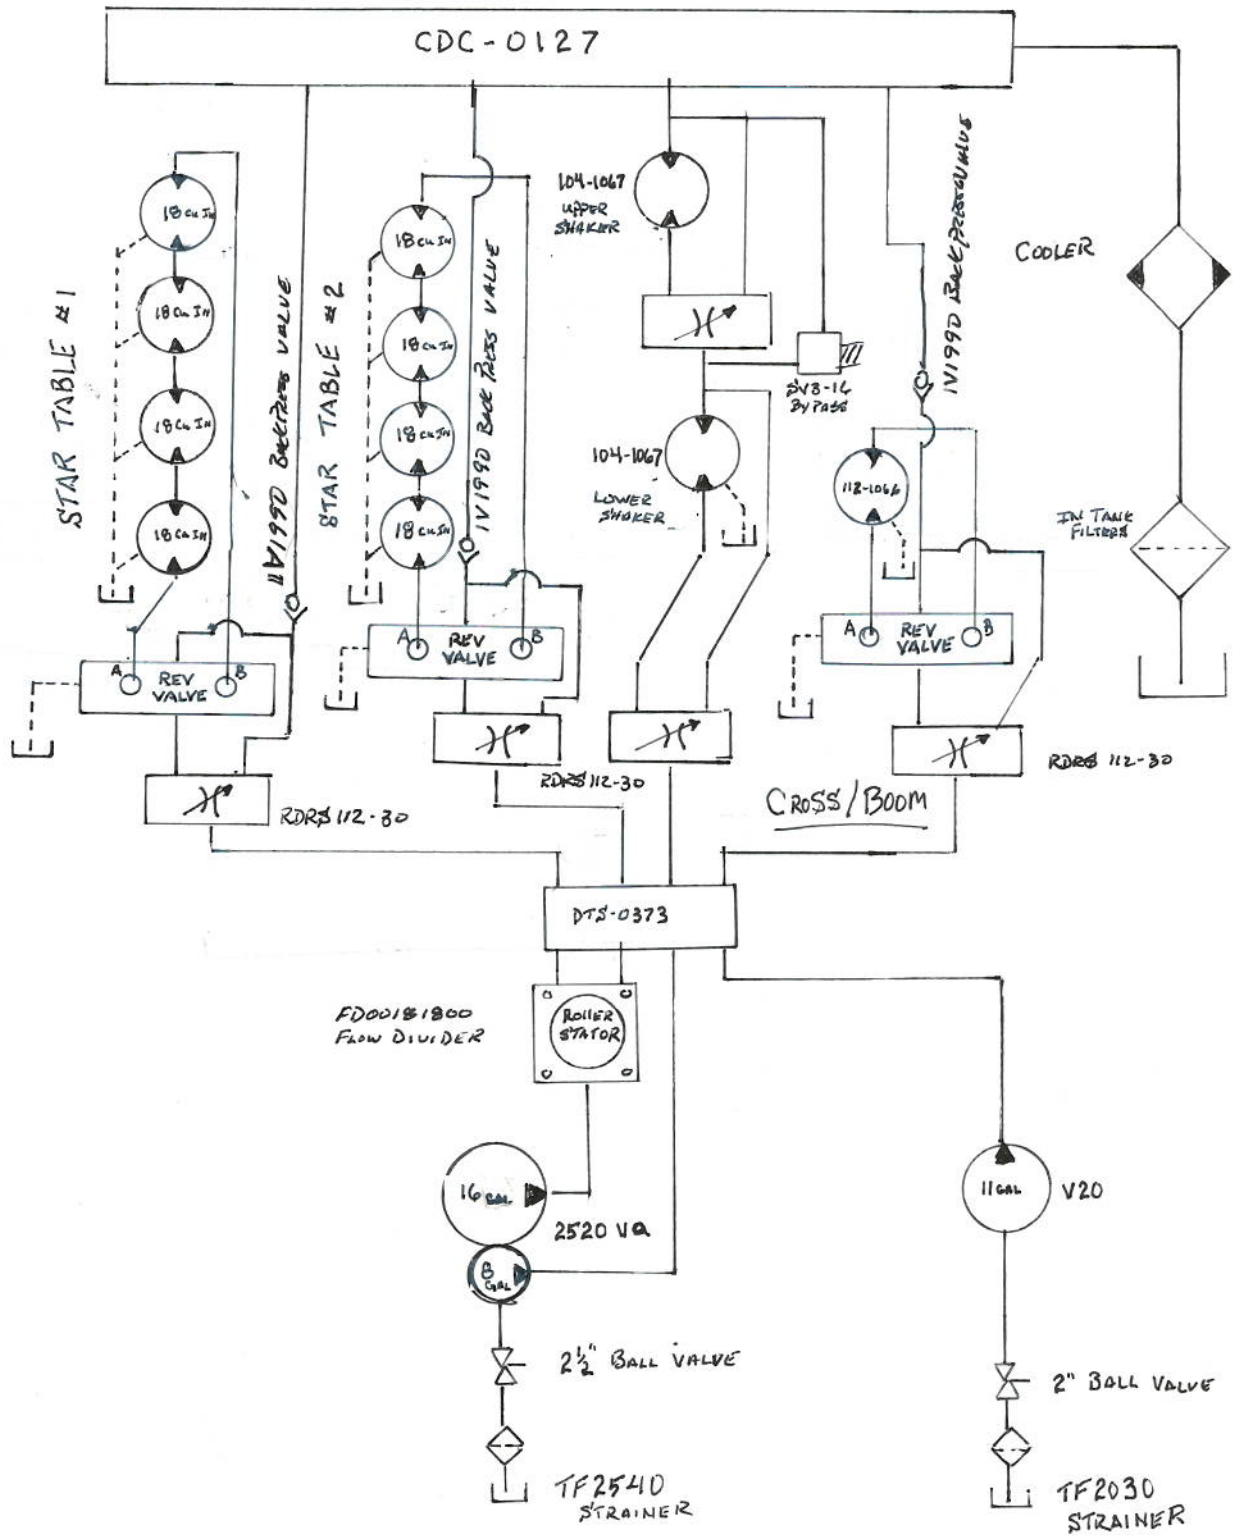

#97121 Rebar 1c

YRSPH W/65" AH

KRUCKE Berg Farms

Horse Radial

W.O.# 56217

4 Row HORSE RADISH HARVESTER

1997 HARVESTER

97121

Ground Drive

4 Row

"CHOPPER Circuit"
FRONT THREE POINT

4 Row

Right Primary-Left Primary

Left
Primary
112-1058
28-006-5102

Right
Primary
112-1058
28-006-5102

4" FWM
 3" x 2" BUSH
 2" CLS NIP
 V500P-32
 FT 200
 ORF32-90
 ZDF2215-25-5
 W43-32PK
 2" 90 ST EL
 2" CLS NIP
 V500P-32
 2" CLS NIP
 2" TEE
 2"90 ST EL " x 1 1/4" BUSH
 2"x1/14" BUSH FT125
 FT125
TANDEM 6.4 SINGLE 7.9

TF2030-3
 2" CLS NIP
 V500P-32
 FT150
 PVE21L

3" FWM
 TF2030-3
 2" CLS NIP
 V500P-32
 FT150
 V20

3" x 2" BUSH
 2"x 1 1/4" BUSH
 V500P-20
 1 1/4" CLS NIP
 SF120-25-5
 FT125
TANDEM 2.48

4" FWM
 TF2540-3
 2 1/2" 90 ST EL
 2 1/2" CLS NIP
 2 BVL20-40B
 FT 250
 25VQTBS