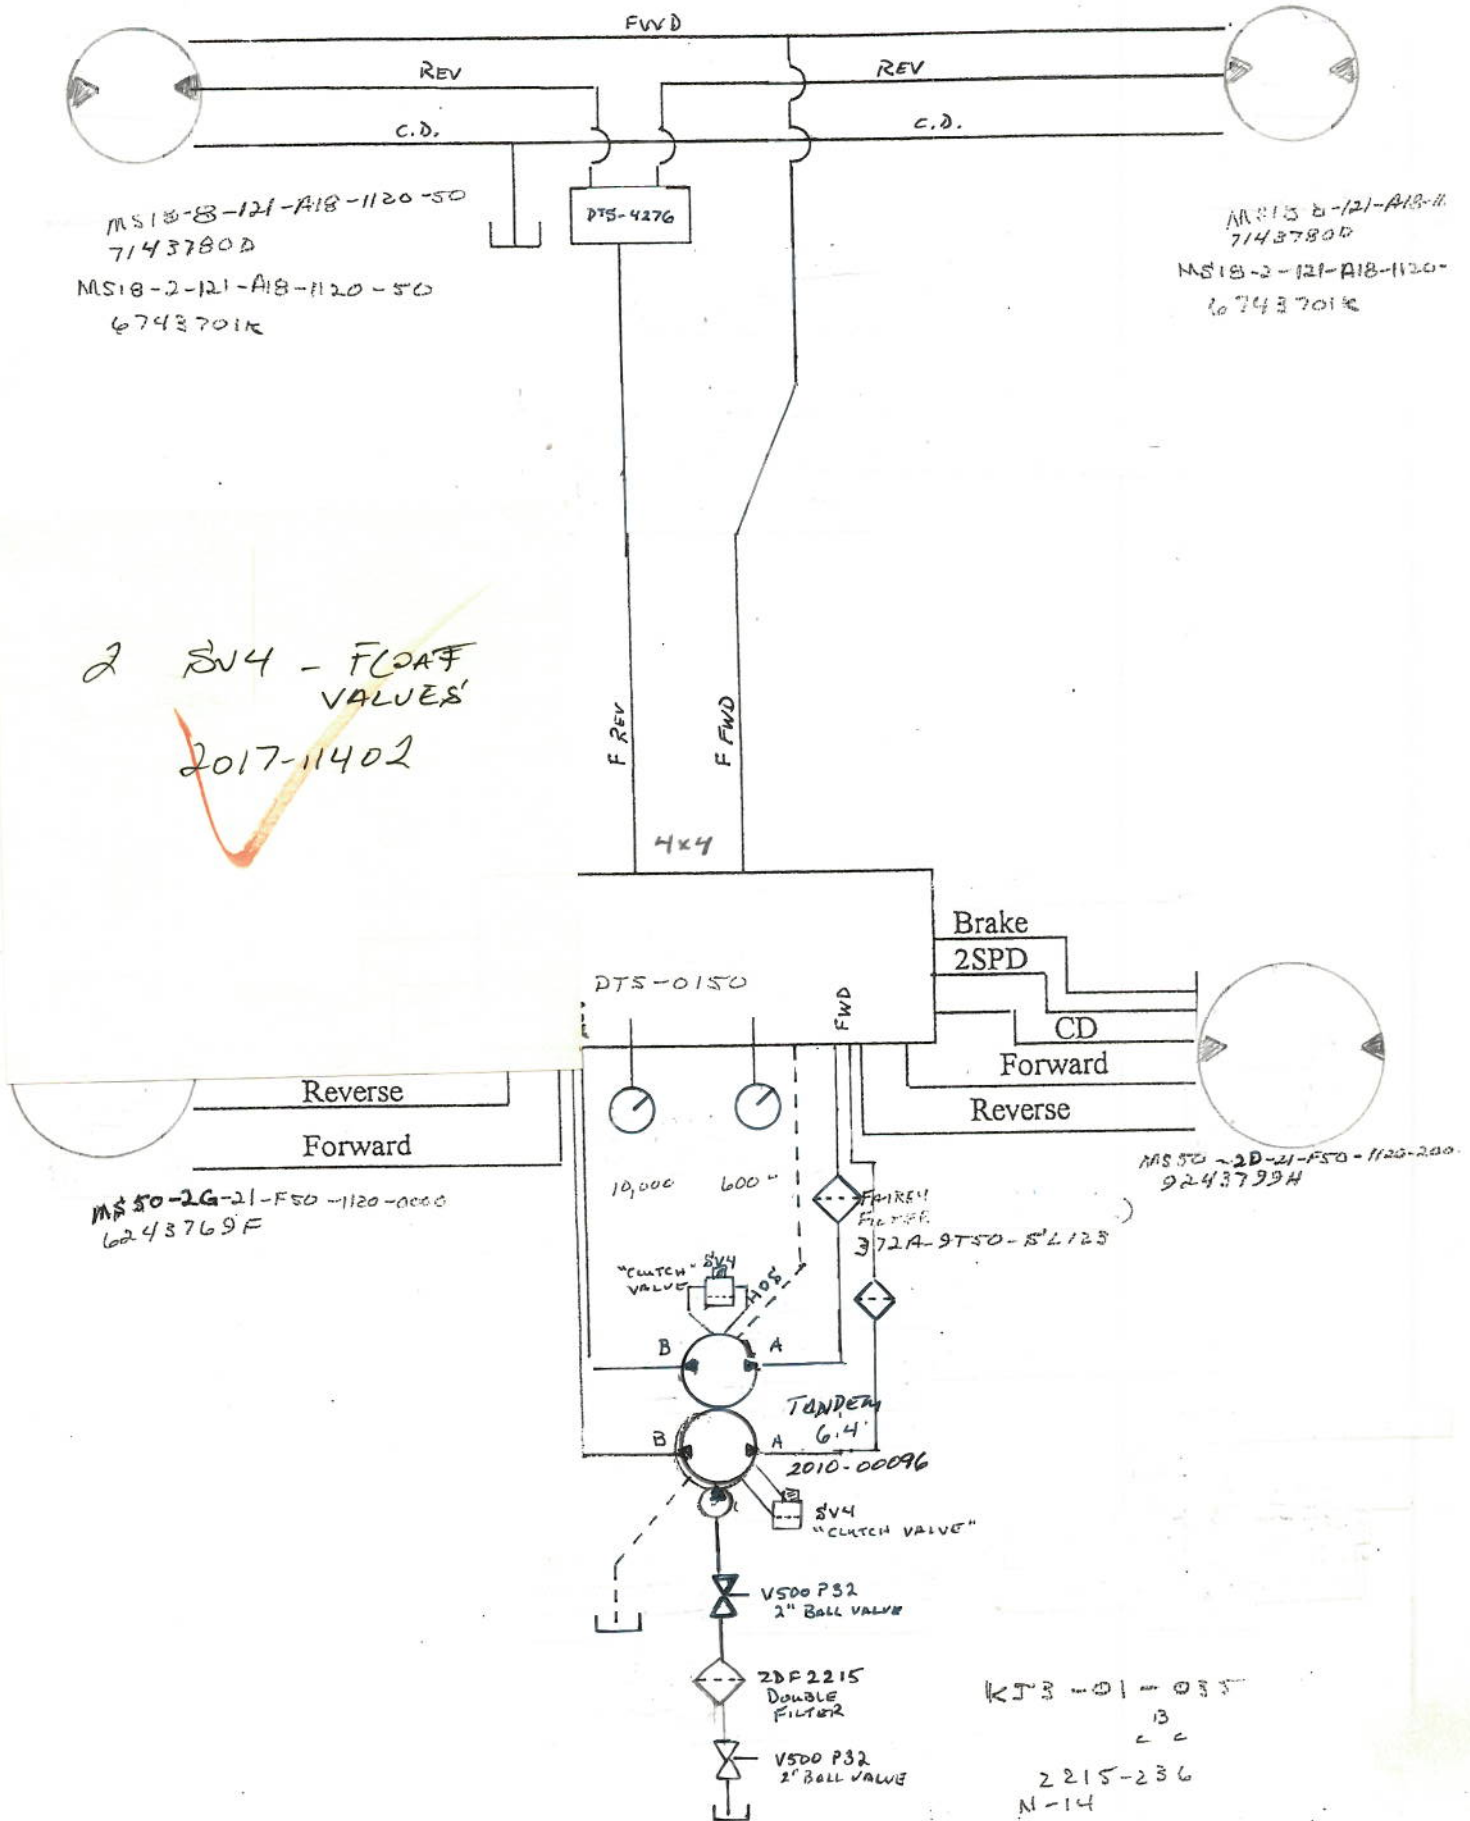

#97121 Rebar 1c

YRSPH W/65" AH

KRUCKE Berg Farms

Horse Radial

W.O.# 56217

4 Row HORSE RADISH HARVESTER

1997 HARVESTER

97121

Ground Drive

4 Row

"CHOPPER Circuit"
FRONT THREE POINT

4 Row

Right Primary-Left Primary

Left
Primary
112-1058
28-006-5102

Right
Primary
112-1058
28-006-5102

4" FWM
 3" x 2" BUSH
 2" CLS NIP
 V500P-32
 FT 200
 ORF32-90
 ZDF2215-25-5
 W43-32PK
 2" 90 ST EL
 2" CLS NIP
 V500P-32
 2" CLS NIP
 2" TEE
 2"90 ST EL " x 1 1/4" BUSH
 2"x1/14" BUSH FT125
 FT125
TANDEM 6.4 SINGLE 7.9

TF2030-3
 2" CLS NIP
 V500P-32
 FT150
 PVE21L

3" FWM
 TF2030-3
 2" CLS NIP
 V500P-32
 FT150
 V20

3" x 2" BUSH
 2"x 1 1/4" BUSH
 V500P-20
 1 1/4" CLS NIP
 SF120-25-5
 FT125
TANDEM 2.48

4" FWM
 TF2540-3
 2 1/2" 90 ST EL
 2 1/2" CLS NIP
 2 BVL20-40B
 FT 250
 25VQTBS