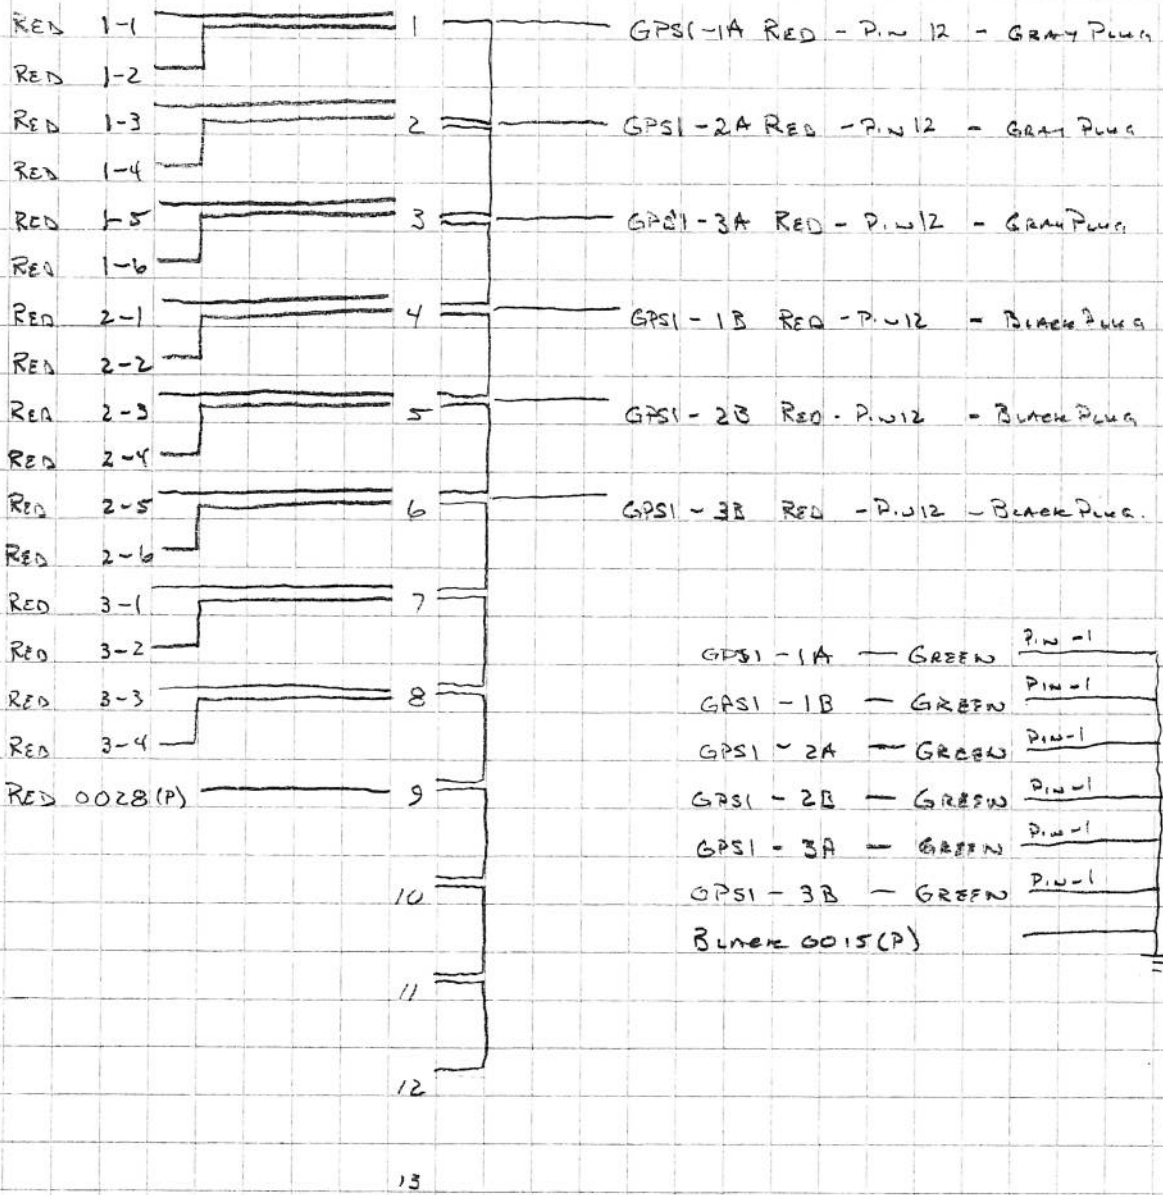

GAUGE GPSI'S JUNCTION BLOCK

GRAY Plug

PAUSE 12VDC
RED 0028(P)

BLACK Wires

GPSI 1

1-1 - 6

1-2 - 7

1-3 - 5

1-4 - 8

1-5 - 4

1-6 - 9

BLACK Plug

GAUGE GPSI'S JUNCTION BLOCK

GRAY Plug

PAUSE 12VDC

Black Wires

GPSI 1

1-1 - 6

1-2 - 7

1-3 - 5

1-4 - 8

1-5 - 4

1-6 - 9

BLACK Plug

P.W. # 6

CANTRAC - BLACK

P.W. # 7

CANTRAC - CLEAR