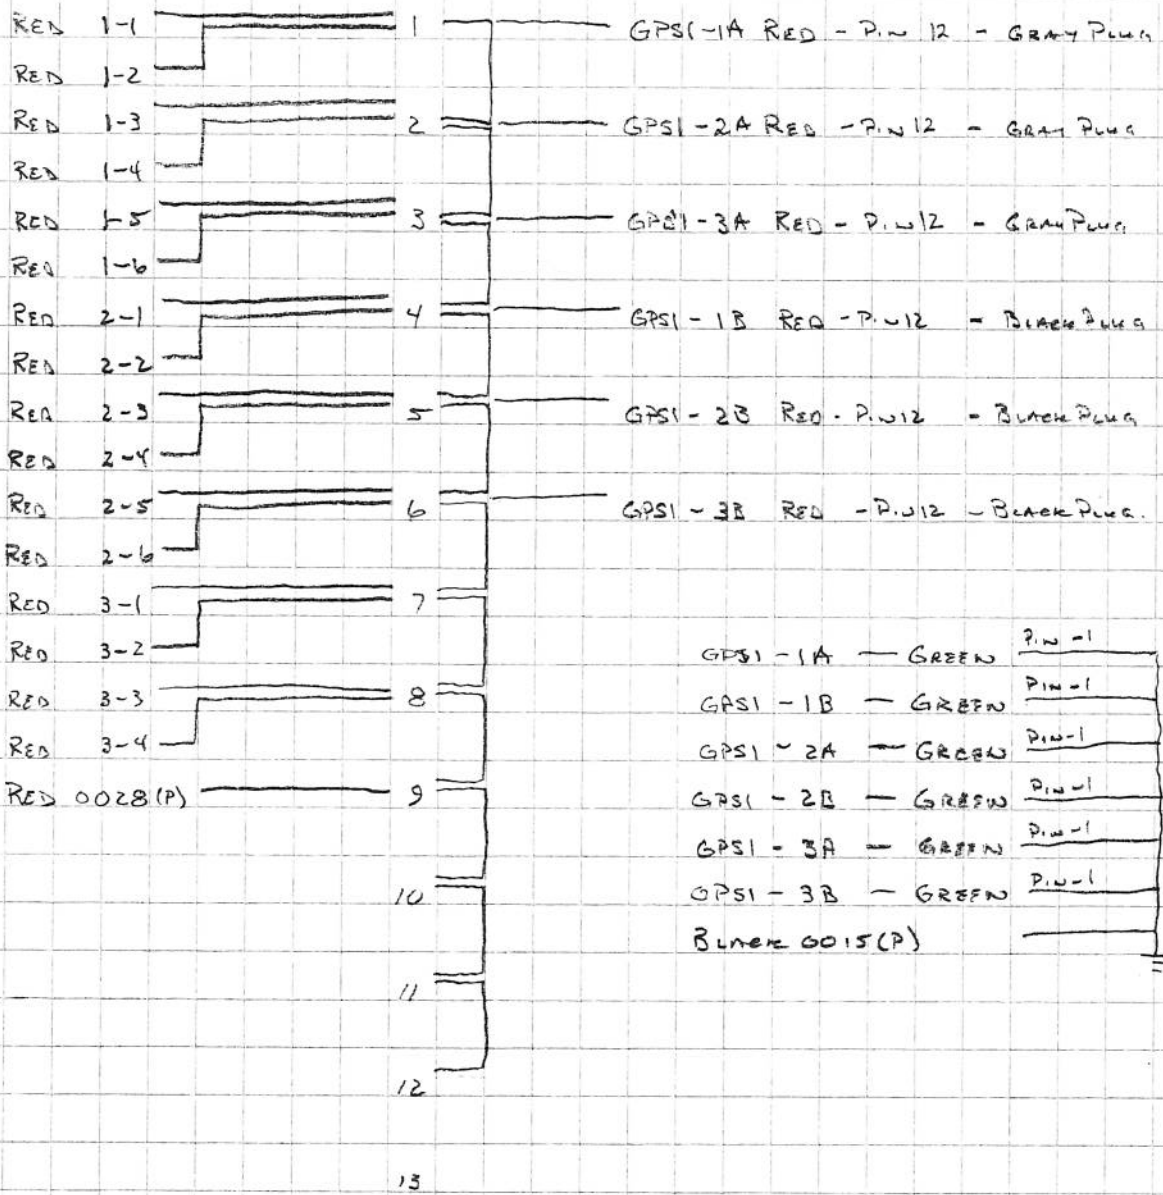

1-4 - 8

1-5 - 4

1-6 - 9

BLACK Plug

GAUGE GPSI'S JUNCTION BLOCK

GRAY Plug

PAUSE 12VDC

Black Wires

GPSI 1

1-1 - 6

1-2 - 7

1-3 - 5

1-4 - 8

1-5 - 4

1-6 - 9

BLACK Plug

P.W. # 6

CANTRAC - BLACK

P.W. # 7

CANTRAC - CLEAR