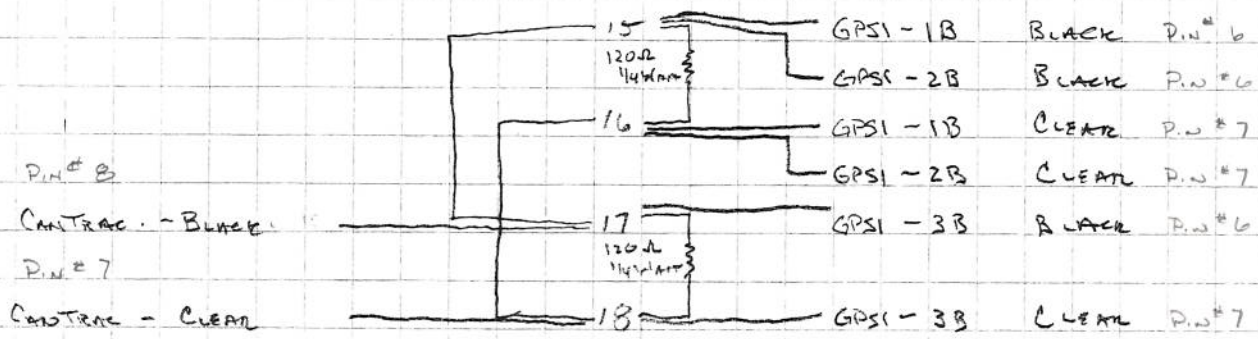

GAUGE GPSI'S JUNCTION BLOCK

GRAY Plug

PAUSE 12VDC
RED 0028(P)

BLACK Wires

GPSI 1

1-1 - 6

1-2 - 7

1-3 - 5

1-4 - 8

1-5 - 4

1-6 - 9

BLACK Plug