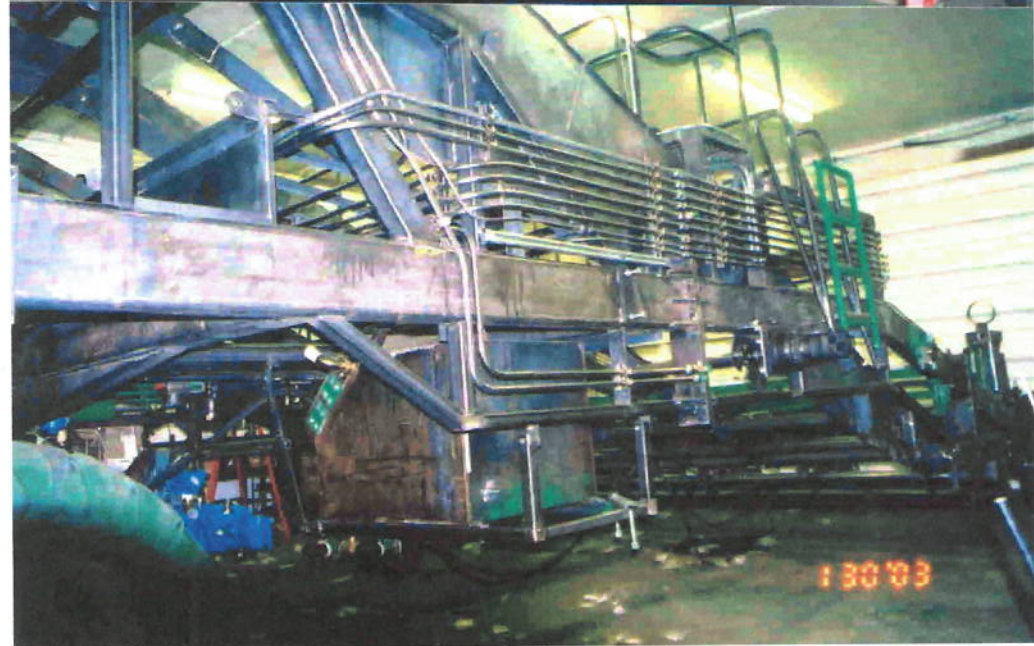

#03209

Boyds

4 Row Strait Ln

03209 Boyd's 4RSPST Harvester			
100037	3/8" Steel Line Clamp	65.0000	
100050	1/2" Steel Line Clamp	25.0000	
100062	5/8" Steel Line Clamp	33.0000	
100087	7/8" Steel Line Clamp	92.0000	
100100	1" Steel Line Clamp	25.0000	
113120	Hydrazorb Channel	32.5000	
30001-014	Back Up Lights Bracket	9.0000	
30001-019	Flow Divider Plate	2.0000	
30004-019	DTS-0150 Bracket	1.0000	
30009-019	RDRS 112 Mounting Bracket	5.0000	
30009-022	High Pressure Fairey Filter Br	2.0000	
30012-019	CRV5 Bracket	1.0000	
30018-019	Double Filter Head Mounting Br	1.0000	
30024-019	DTS4276 Mounting Bracket	2.0000	
30027-019	RDRS 112 Star Roll Mounting Br	4.0000	
30028-019	Reversing Valve Mounting Brack	5.0000	
30031-019	Fuel Pump Bracket	1.0000	
30034-019	MV4 Mounting Bracket	1.0000	
30040-019	MCV2 Mounting Bracket	1.0000	
ABAX1000-06	3/8" JIC x 3/8" Tube	54.0000	
ABAX1000-08	1/2" JIC x 1/2" Tube	32.0000	
ABAX1000-10	5/8" JIC x 5/8" Tube	22.0000	
ABAX1000-14-12	3/4" JIC x 7/8" Tube	51.0000	
ABAX1000-16	1" JIC x 1" Tube	10.0000	
BAX1200 14	7/8" Tube Union	2.0000	
BAX1200 16	1" Tube Union	2.0000	
BAX3100 08	1/2" NPT x 1/2" Tube Tee	2.0000	
BAX3100 08	1/2" NPT x 1/2" Tube Tee	2.0000	
BAX3200 14	7/8" Tube Tee	1.0000	
BAX3200 16	1" Tube Tee	1.0000	
EMT050	1/2" EMT Conduit	115.0000	
EMT075	3/4" EMT Conduit	39.6667	
HYDTB 06	3/8" Hydraulic Tubing	111.7500	
HYDTB 08	1/2" Hydraulic Tubing	81.0833	
HYDTB 10	5/8" Hydraulic Tubing	103.7083	
HYDTB 14	7/8" Hydraulic Tubing	290.0833	
HYDTB 16	1" Hydraulic Tubing	60.4167	