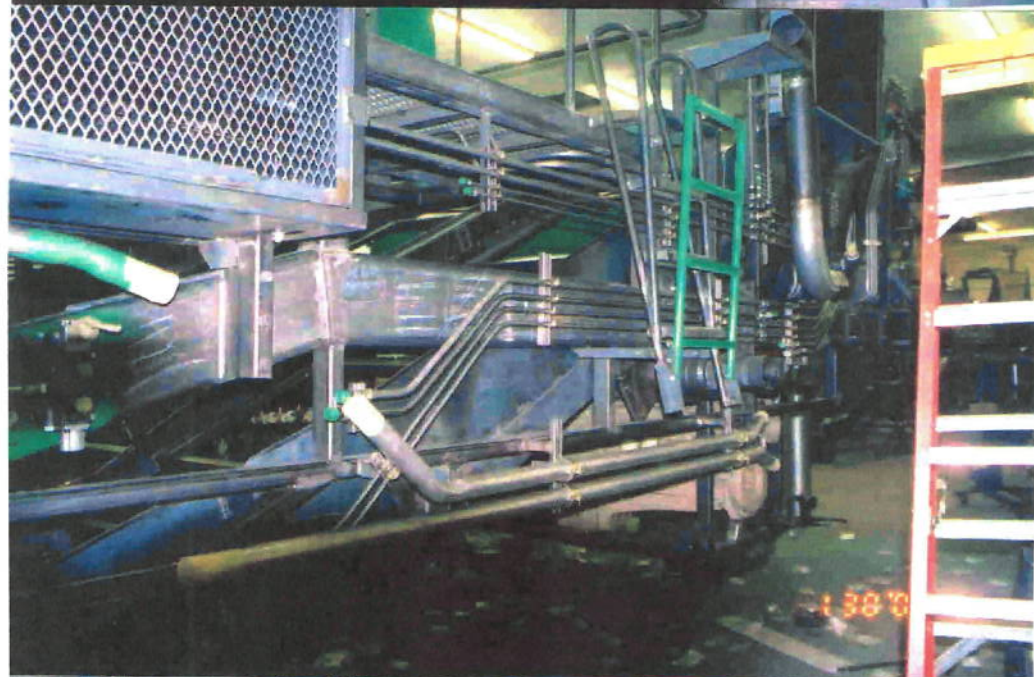

#03209

Boyds

4 Row Strait Ln

03209 Boyd's 4RSPST Harvester			
100037	3/8" Steel Line Clamp	65.0000	
100050	1/2" Steel Line Clamp	25.0000	
100062	5/8" Steel Line Clamp	33.0000	
100087	7/8" Steel Line Clamp	92.0000	
100100	1" Steel Line Clamp	25.0000	
113120	Hydrazorb Channel	32.5000	
30001-014	Back Up Lights Bracket	9.0000	
30001-019	Flow Divider Plate	2.0000	
30004-019	DTS-0150 Bracket	1.0000	
30009-019	RDRS 112 Mounting Bracket	5.0000	
30009-022	High Pressure Fairey Filter Br	2.0000	
30012-019	CRV5 Bracket	1.0000	
30018-019	Double Filter Head Mounting Br	1.0000	
30024-019	DTS4276 Mounting Bracket	2.0000	
30027-019	RDRS 112 Star Roll Mounting Br	4.0000	
30028-019	Reversing Valve Mounting Brack	5.0000	
30031-019	Fuel Pump Bracket	1.0000	
30034-019	MV4 Mounting Bracket	1.0000	
30040-019	MCV2 Mounting Bracket	1.0000	
ABAX1000-06	3/8" JIC x 3/8" Tube	54.0000	
ABAX1000-08	1/2" JIC x 1/2" Tube	32.0000	
ABAX1000-10	5/8" JIC x 5/8" Tube	22.0000	
ABAX1000-14-12	3/4" JIC x 7/8" Tube	51.0000	
ABAX1000-16	1" JIC x 1" Tube	10.0000	
BAX1200 14	7/8" Tube Union	2.0000	
BAX1200 16	1" Tube Union	2.0000	
BAX3100 08	1/2" NPT x 1/2" Tube Tee	2.0000	
BAX3100 08	1/2" NPT x 1/2" Tube Tee	2.0000	
BAX3200 14	7/8" Tube Tee	1.0000	
BAX3200 16	1" Tube Tee	1.0000	
EMT050	1/2" EMT Conduit	115.0000	
EMT075	3/4" EMT Conduit	39.6667	
HYDTB 06	3/8" Hydraulic Tubing	111.7500	
HYDTB 08	1/2" Hydraulic Tubing	81.0833	
HYDTB 10	5/8" Hydraulic Tubing	103.7083	
HYDTB 14	7/8" Hydraulic Tubing	290.0833	
HYDTB 16	1" Hydraulic Tubing	60.4167	