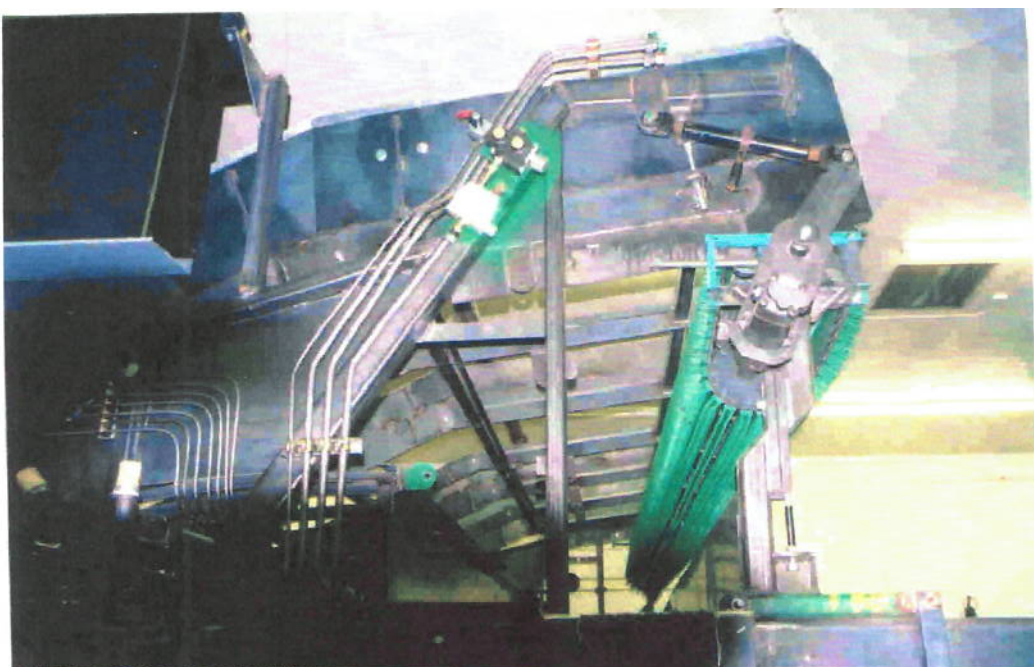

#03209

Boyds

4 Row Strait Ln

03209 Boyd's 4RSPST Harvester			
100037	3/8" Steel Line Clamp	65.0000	
100050	1/2" Steel Line Clamp	25.0000	
100062	5/8" Steel Line Clamp	33.0000	
100087	7/8" Steel Line Clamp	92.0000	
100100	1" Steel Line Clamp	25.0000	
113120	Hydrazorb Channel	32.5000	
30001-014	Back Up Lights Bracket	9.0000	
30001-019	Flow Divider Plate	2.0000	
30004-019	DTS-0150 Bracket	1.0000	
30009-019	RDRS 112 Mounting Bracket	5.0000	
30009-022	High Pressure Fairey Filter Br	2.0000	
30012-019	CRV5 Bracket	1.0000	
30018-019	Double Filter Head Mounting Br	1.0000	
30024-019	DTS4276 Mounting Bracket	2.0000	
30027-019	RDRS 112 Star Roll Mounting Br	4.0000	
30028-019	Reversing Valve Mounting Brack	5.0000	
30031-019	Fuel Pump Bracket	1.0000	
30034-019	MV4 Mounting Bracket	1.0000	
30040-019	MCV2 Mounting Bracket	1.0000	
ABAX1000-06	3/8" JIC x 3/8" Tube	54.0000	
ABAX1000-08	1/2" JIC x 1/2" Tube	32.0000	
ABAX1000-10	5/8" JIC x 5/8" Tube	22.0000	
ABAX1000-14-12	3/4" JIC x 7/8" Tube	51.0000	
ABAX1000-16	1" JIC x 1" Tube	10.0000	
BAX1200 14	7/8" Tube Union	2.0000	
BAX1200 16	1" Tube Union	2.0000	
BAX3100 08	1/2" NPT x 1/2" Tube Tee	2.0000	
BAX3100 08	1/2" NPT x 1/2" Tube Tee	2.0000	
BAX3200 14	7/8" Tube Tee	1.0000	
BAX3200 16	1" Tube Tee	1.0000	
EMT050	1/2" EMT Conduit	115.0000	
EMT075	3/4" EMT Conduit	39.6667	
HYDTB 06	3/8" Hydraulic Tubing	111.7500	
HYDTB 08	1/2" Hydraulic Tubing	81.0833	
HYDTB 10	5/8" Hydraulic Tubing	103.7083	
HYDTB 14	7/8" Hydraulic Tubing	290.0833	
HYDTB 16	1" Hydraulic Tubing	60.4167	