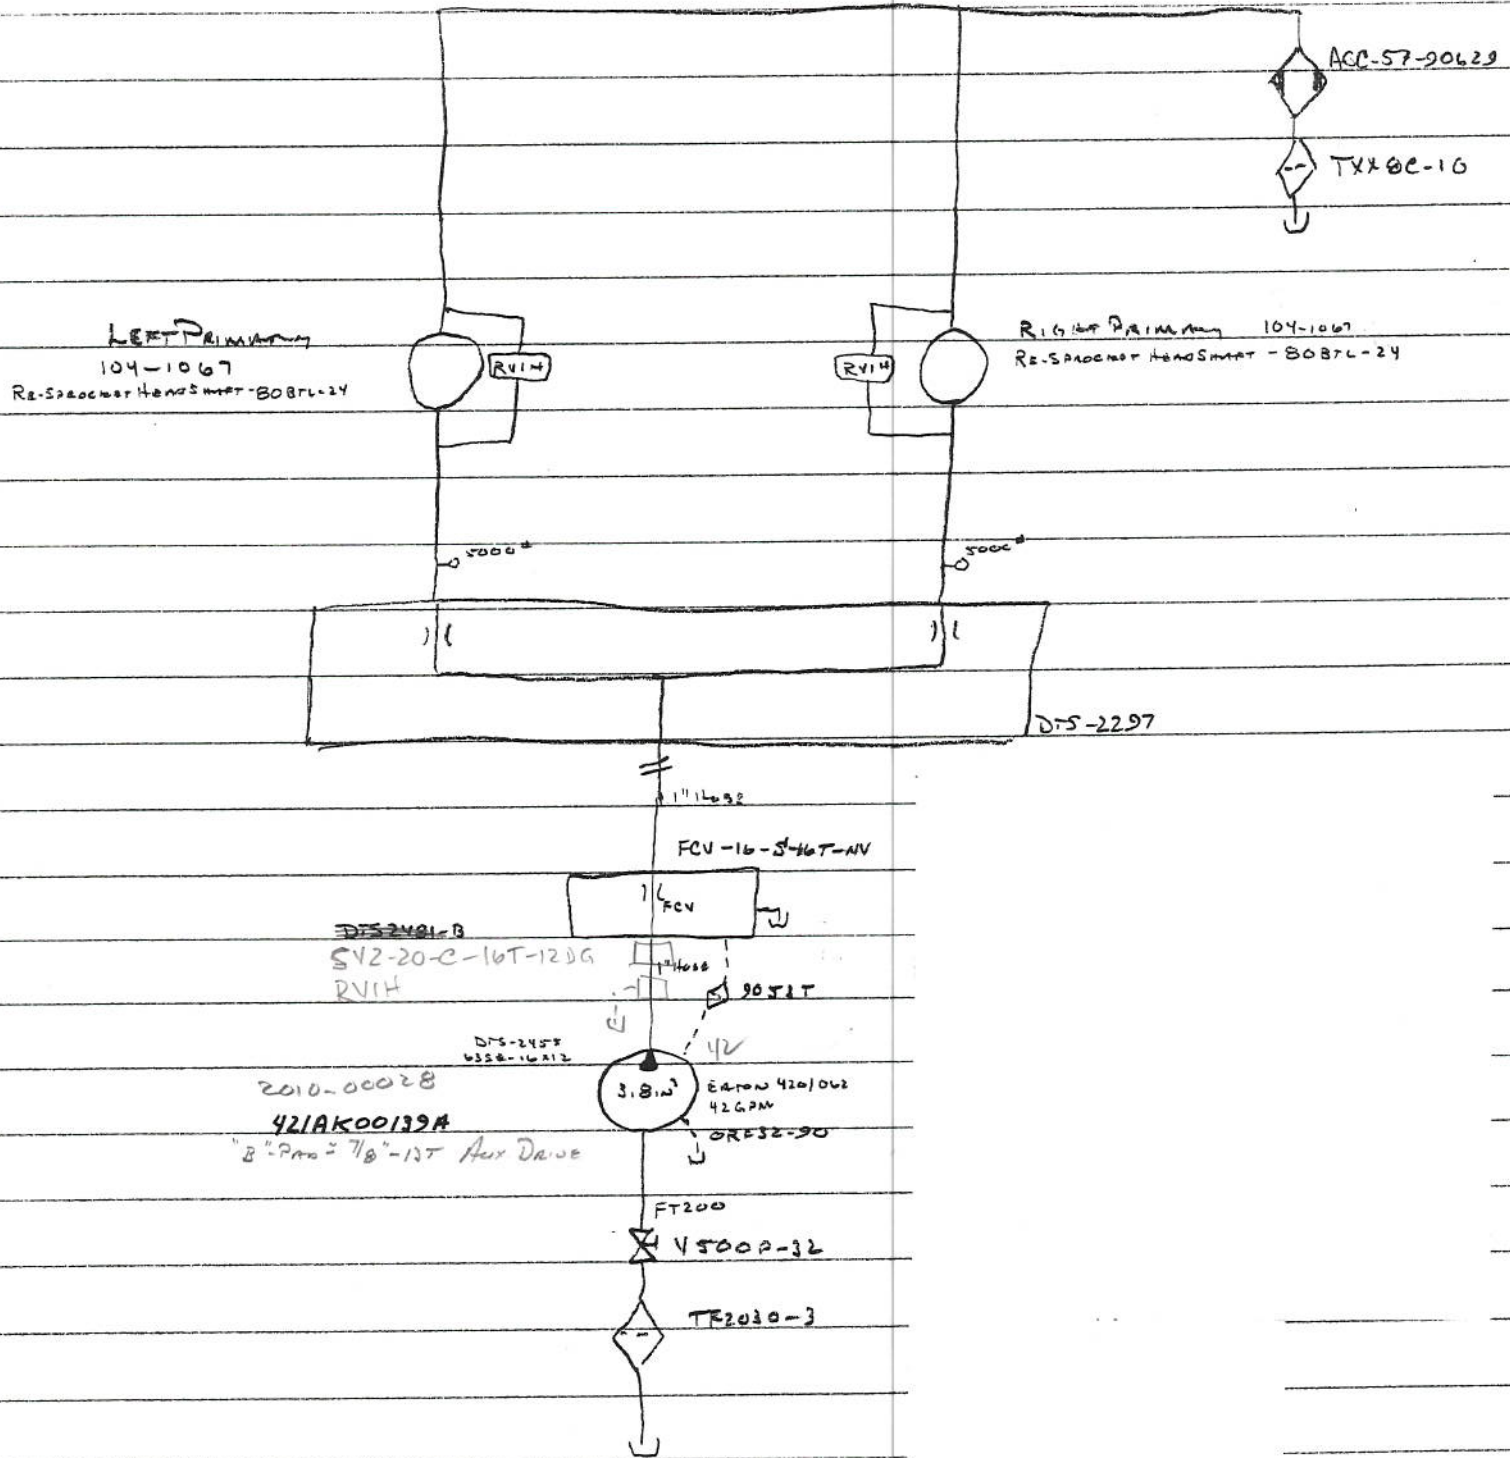

#951

Eno's C&C

4 R SPH 4/40" AH

INSTALLS 2/21/06

8 B Auk YALUE R...
 T... COUNTERS

11/30/05

INSTRUMENT 2/21/06