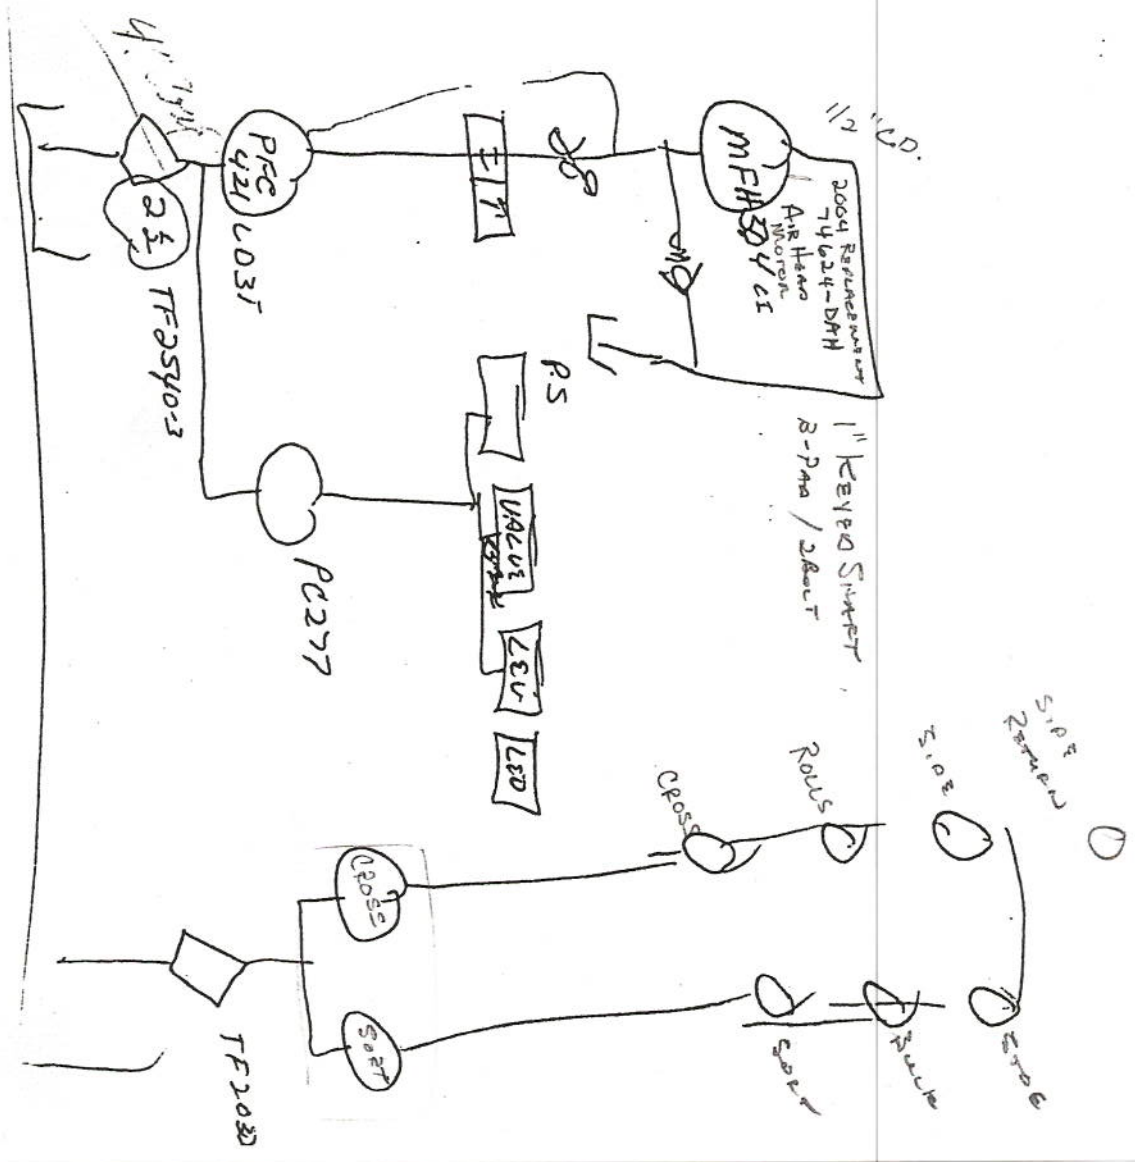

#951

Eno's C&C

4 R SPH 4/40" AH

INSTALLS 2/21/06

8 B Auk YALUE R...
 T... COUNTERS

11/30/05

INSTRUMENT 2/21/06