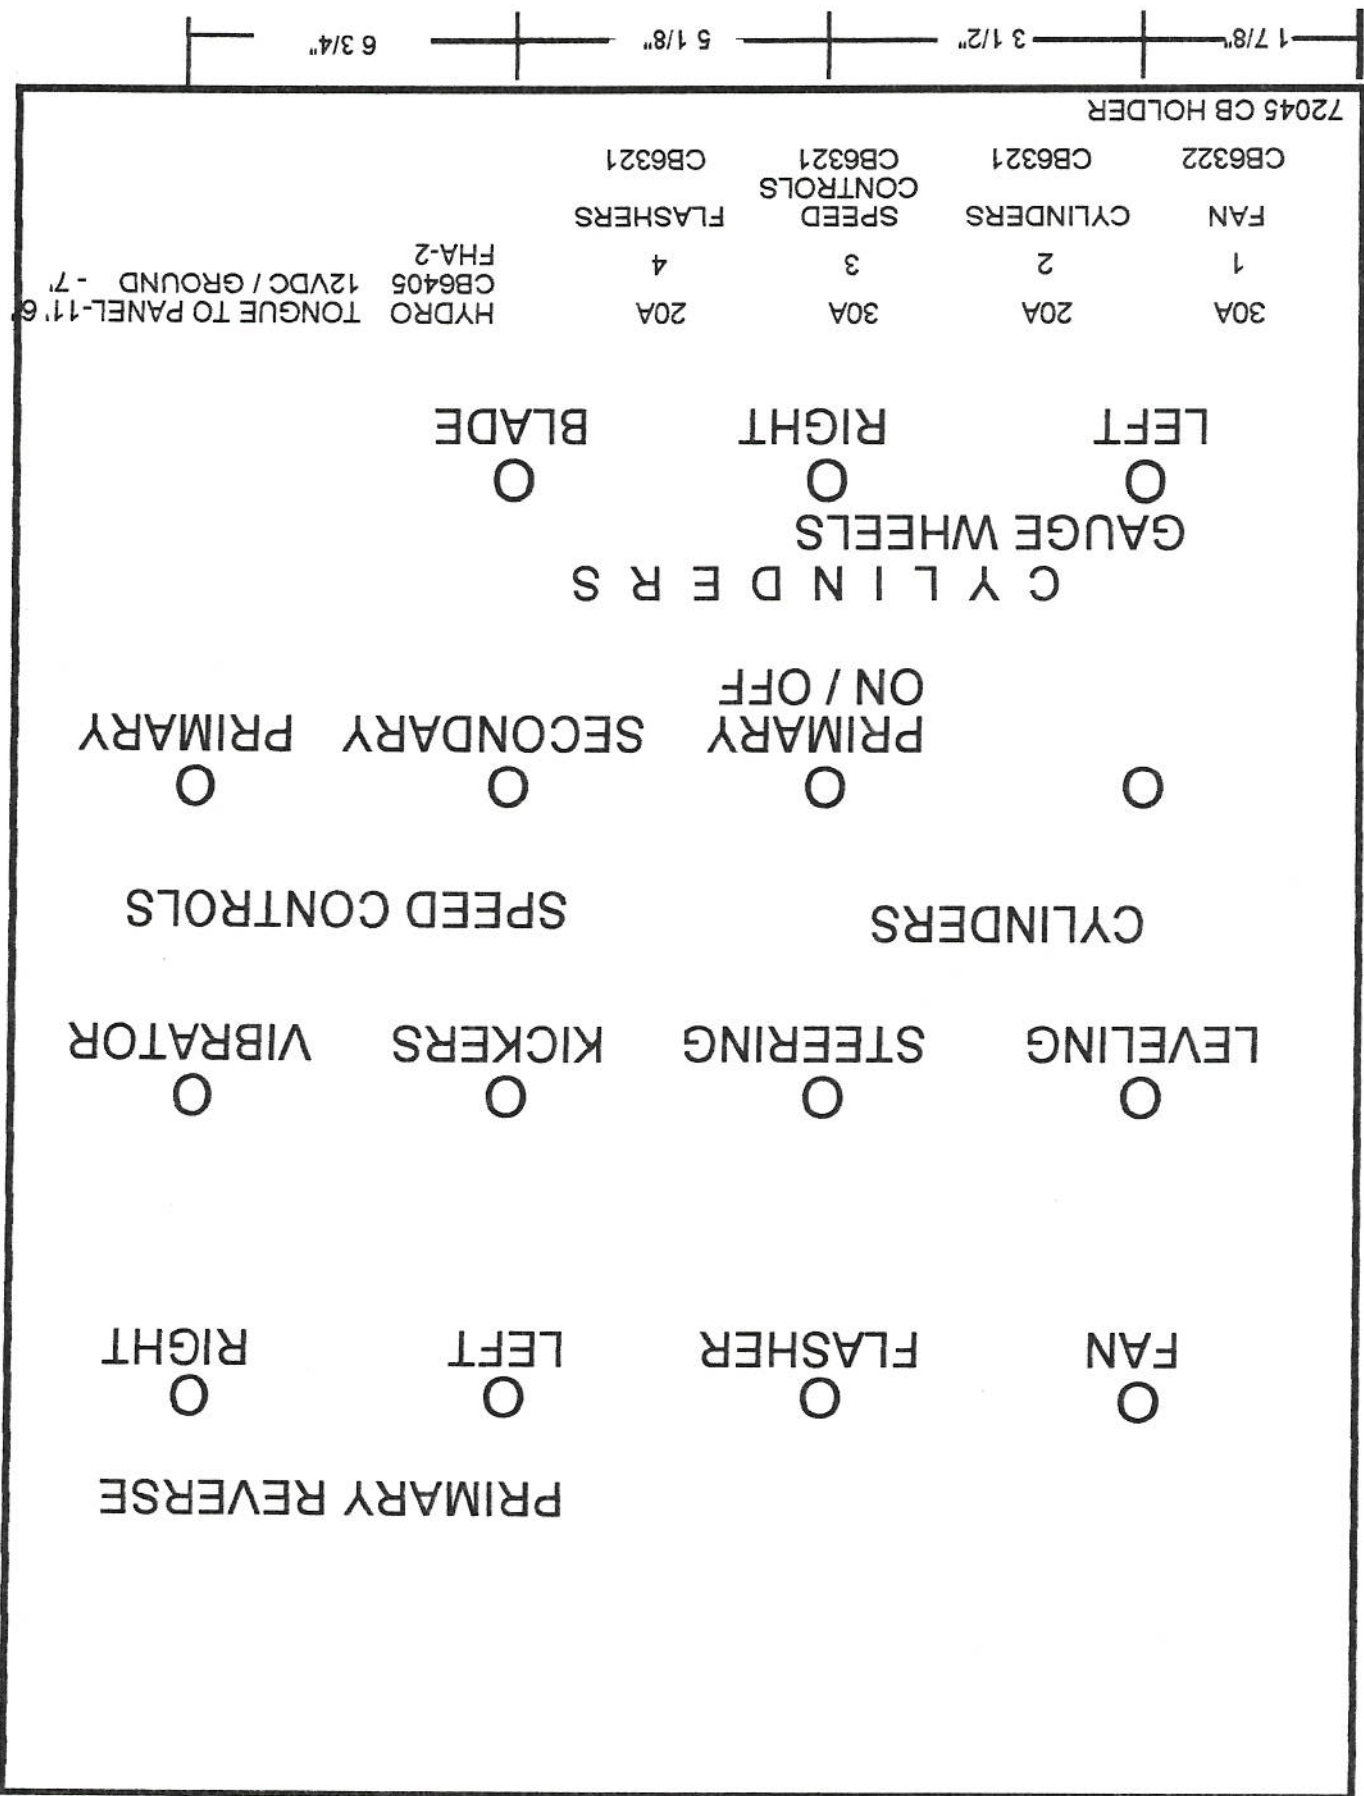

PRIMARY REVERSE

RIGHT  
○

LEFT  
○

FLASHER  
○

FAN  
○

VIBRATOR  
○

KICKERS  
○

STEERING  
○

LEVELING  
○

SPEED CONTROLS

CYLINDERS

PRIMARY  
○

SECONDARY  
○

ON/OFF  
PRIMARY  
○

○

C Y L I N D E R S

G A U G E W H E E L S

RIGHT  
○

BLADE  
○

LEFT  
○

#02207 - SUMMIT FARMS - 6RPTW

Color	Pin #	Description
BLK	1	LEVELING - MV5
RED	12	LEVELING - MV5
BLUE	17	STEERING - MV5
ORANGE	22	STEERING - MV5
RED	2	LEFT GAUGE WHEEL - MV5
BLACK	7	LEFT GAUGE WHEEL - MV5
BLUE	18	BLADE - MV5
ORANGE	23	BLADE - MV5
BLUE	3	RIGHT GAUGE WHEEL - MV5
BLACK	8	RIGHT GAUGE WHEEL - MV5
RED	13	VIBRATOR RDRS ACTUATOR
ORANGE	24	VIBRATOR RDRS ACTUATOR
ORN	4	SECONDARY RDRS ACTUATOR
ORN	9	SECONDARY RDRS ACTUATOR
RED	14	KICKER RDRS ACTUATOR
BLUE	19	LEFT PRIMARY REVERSE
YEL	5	RIGHT PRIMARY REVERSE
BLACK	10	BLACK
RED	15	RED
BLUE	20	BLUE
ORANGE	25	ORANGE
BRN	6	KICKER RDRS ACTUATOR
BLACK	11	DRIVER CARD "PWM - B" TO PIN #2 LEFT COIL
RED	16	APIS PUMP LEFT COIL PIN #1 TO PANEL GROUND
BLUE	21	BLUE