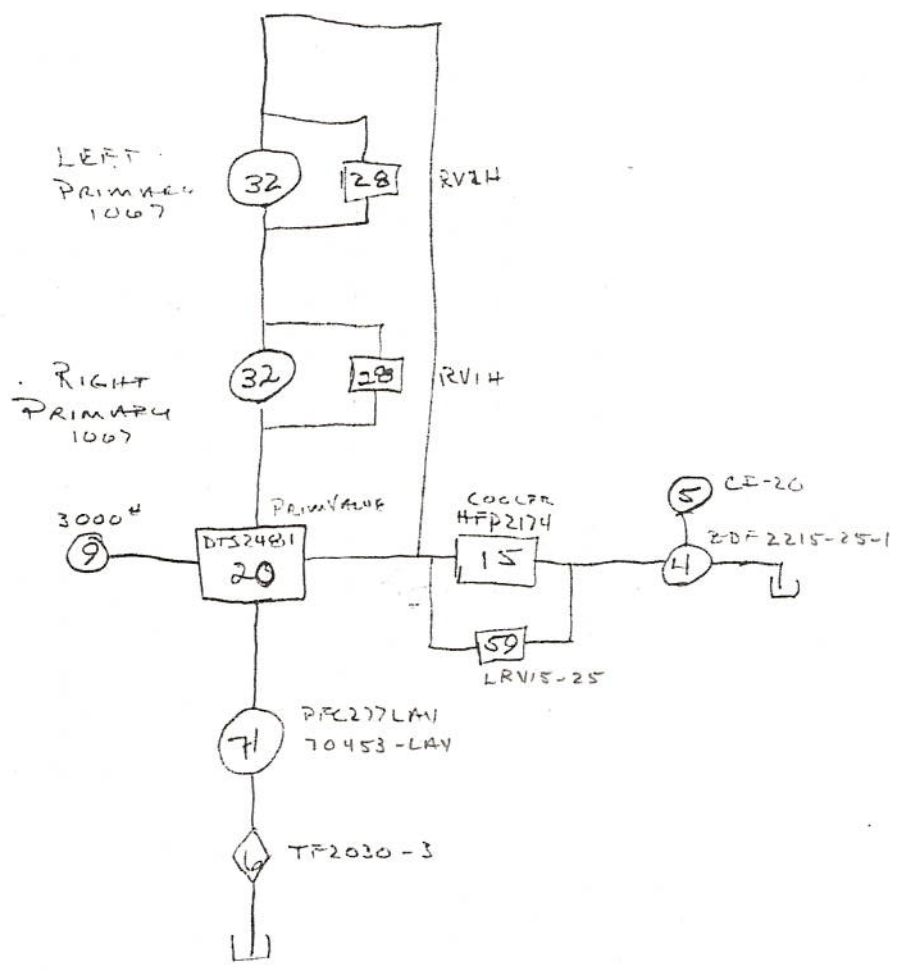

#1402

Boyo Farms

4RS PTH Was

4RSPH.
GROUND DRIVE (VIBRATION AROUND)

4RSP4 WRAP AROUND.

RIGHT AND LEFT
- PRIMARIES

4 RCPH WRAP AROUND W/ TRACK FAN - VINE BELT

SECONDARY - DEVINER-VIBRATOR
CROSS - STAR ROLLS
SIDE - TRACK FAN

W/EPH W/RAD AROUND W/ TRASH FAN-VIBR BELT

SECONDARY - DEVINER-VIBRATOR

CROSS - STAR ROLLS

SIDE - TRASH FAN

4RSPH WRAA AROUND

SORTING BULK LOADER - TRASH CONVEYOR

4RSPH WRAP AROUND
 W/ VIBR BELT - TRANS FAN
 STEERING VALVE BANK

4RSPH WRAP AROUND
 W/ VINE BELT - TRANS FAN
 STEERING VALVE BANK