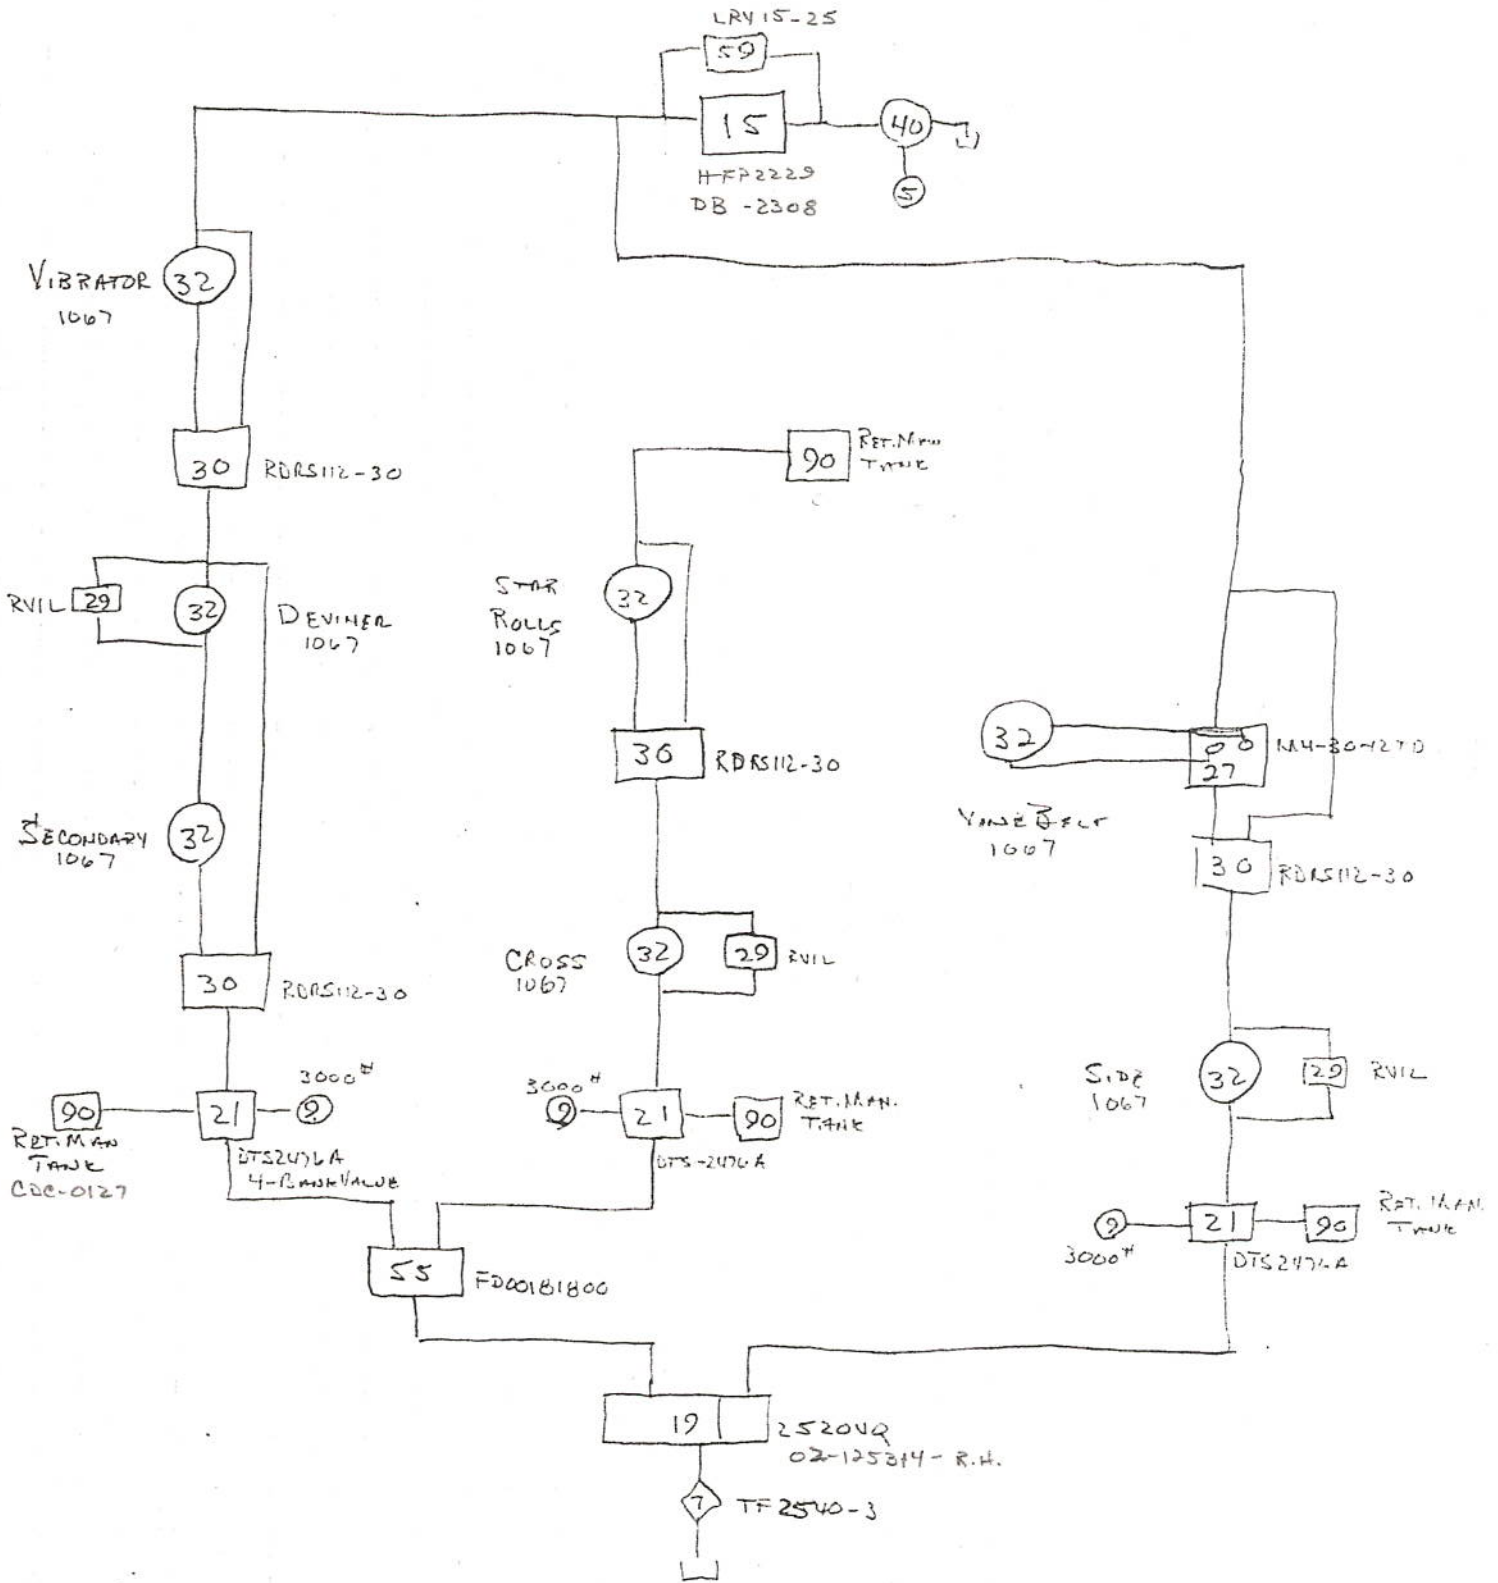

#1402

Boyo Farms

4RS PTH Was

4RSPH.
GROUND DRIVE (VIBRATION AROUND)

4RSP4 WRAP AROUND.

RIGHT AND LEFT
- PRIMARIES

4 RCPH WRAP AROUND W/ TRACK FAN - VINE BELT

SECONDARY - DEVINER-VIBRATOR
CROSS - STAR ROLLS
SIDE - TRACK FAN

W/EPH W/RAD AROUND W/ TRASH FAN-VIBR BELT

SECONDARY - DEVINER-VIBRATOR

CROSS - STAR ROLLS

SIDE - TRASH FAN

4RSPH WRAA AROUND

SORTING BULK LOADER - TRASH CONVEYOR

4RSPH WRAP AROUND
 W/ VIBR BELT - TRANS FAN
 STEERING VALVE BANK

4RSPH WRAP AROUND
 W/ VINE BELT - TRANS FAN
 STEERING VALVE BANK