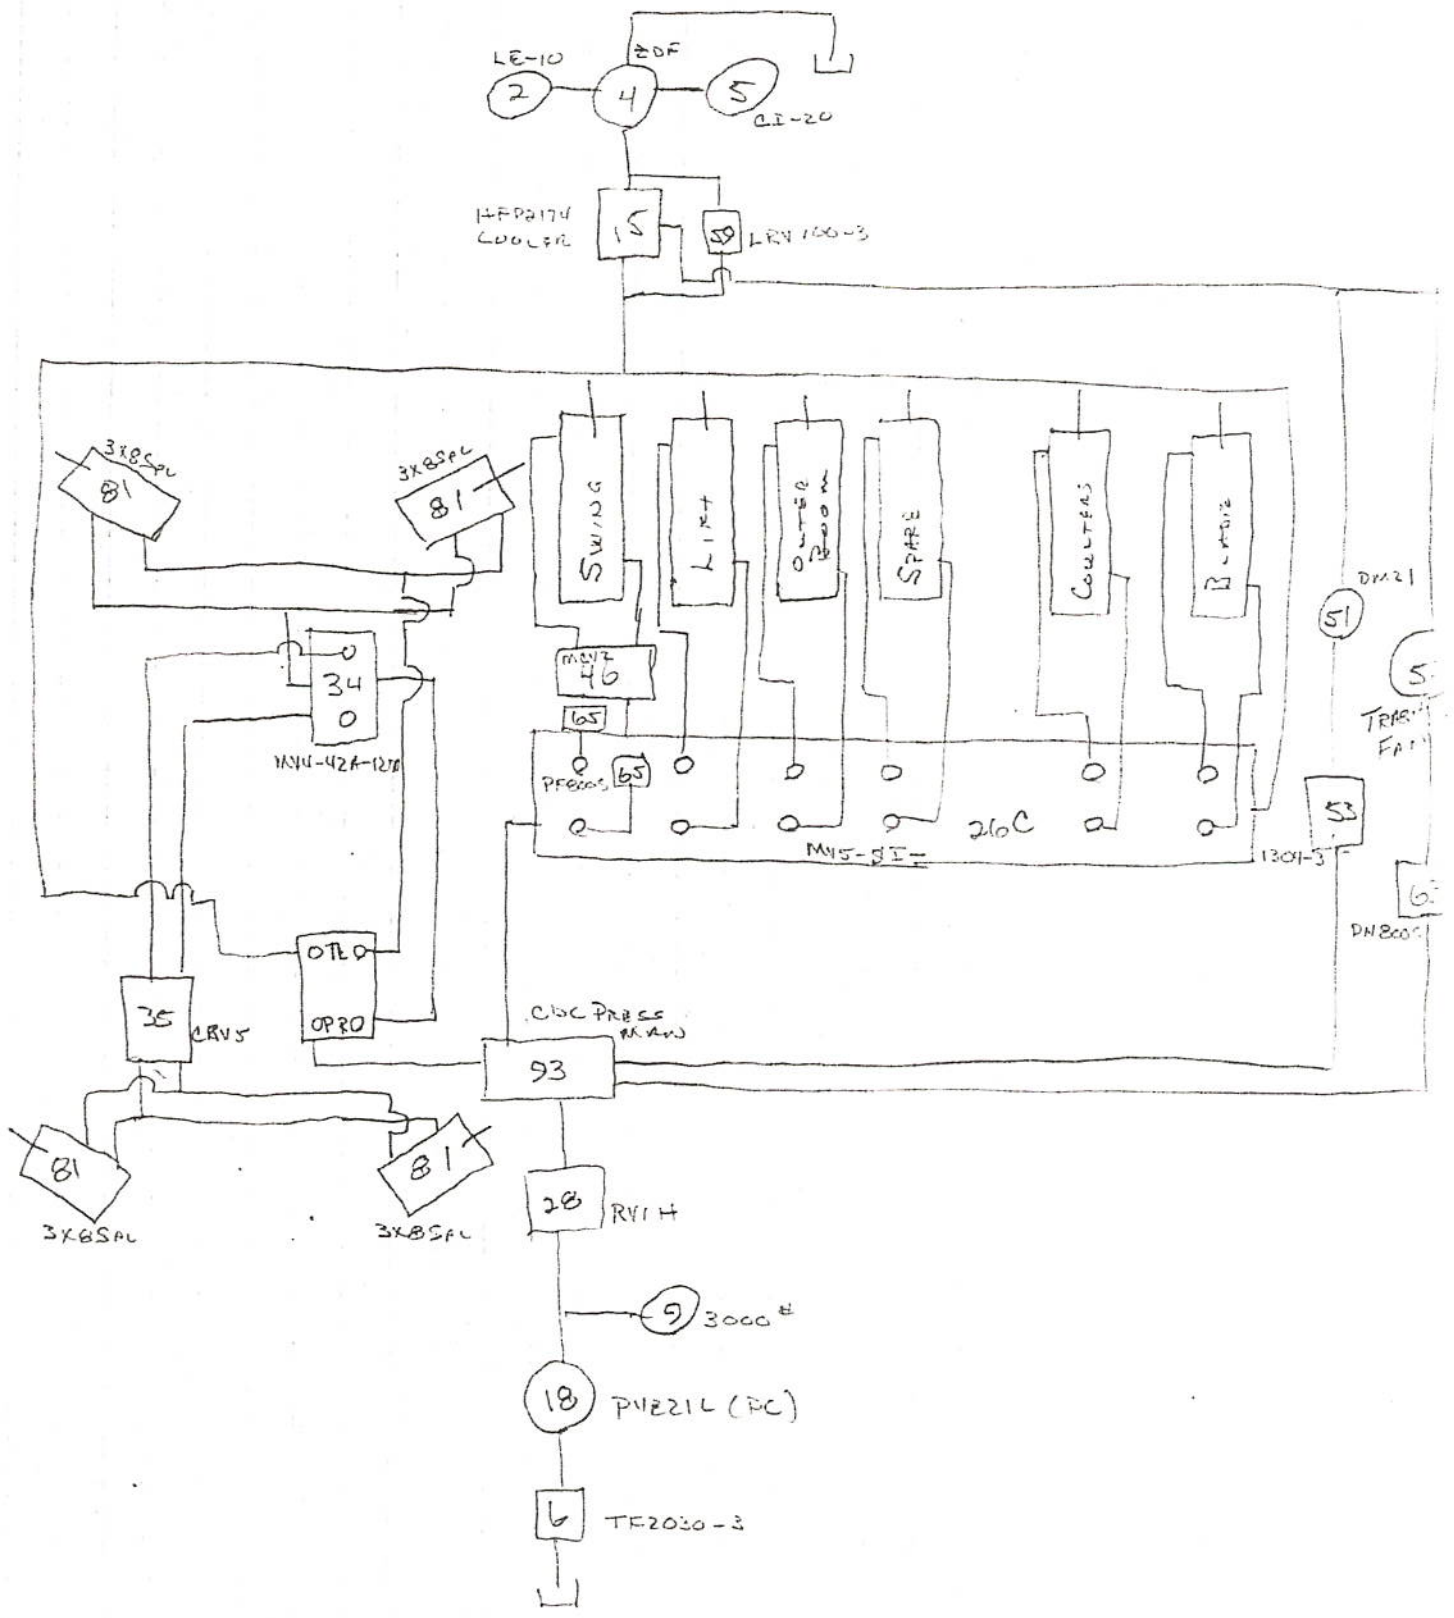

#1402

Boyo Farms

4RS PTH Was

4RSPH.
GROUND DRIVE (VIBRATION AROUND)

4RSP4 WRAP AROUND.

RIGHT AND LEFT
- PRIMARIES

4 RCPH WRAP AROUND W/ TRACK FAN - VINE BELT

SECONDARY - DEVINER-VIBRATOR
CROSS - STAR ROLLS
SIDE - TRACK FAN

W/EPH W/RAD AROUND W/ TRASH FAN-VIBR BELT

SECONDARY - DEVINER-VIBRATOR

CROSS - STAR ROLLS

SIDE - TRASH FAN

4RSPH WRAA AROUND

SORTING BULK LOADER - TRASH CONVEYOR

4RSPH WRAP AROUND
 W/ VIBR BELT - TRANS FAN
 STEERING VALVE BANK

4RSPH WRAP AROUND
 W/ VINE BELT - TRANS FAN
 STEERING VALVE BANK