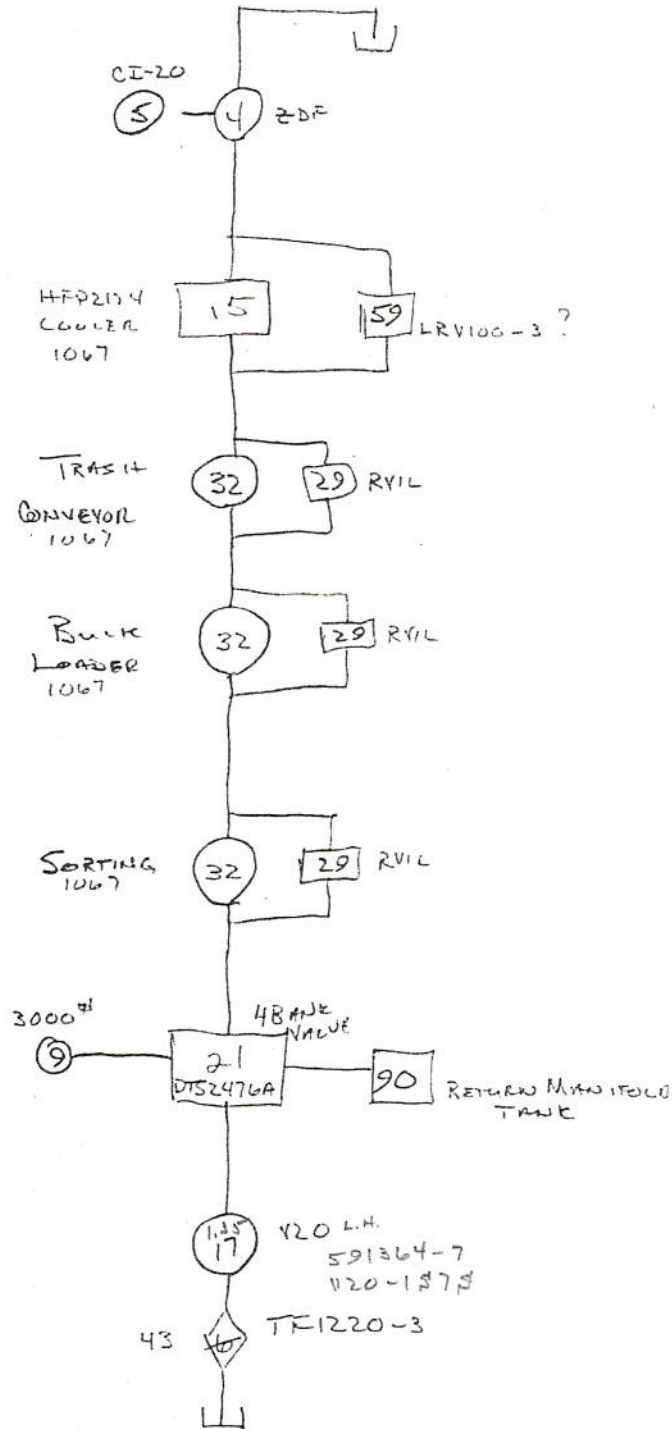

#1402

Boyo Farms

4RS PTH Was

4RSPH.
GROUND DRIVE (VIBRATION AROUND)

4RSP4 WRAP AROUND.

RIGHT AND LEFT
- PRIMARIES

4 RCPH WRAP AROUND W/ TRACK FAN - VINE BELT

SECONDARY - DEVINER-VIBRATOR
CROSS - STAR ROLLS
SIDE - TRACK FAN

W/EPH W/RAD AROUND W/ TRASH FAN-VIBR BELT

SECONDARY - DEVINER-VIBRATOR

CROSS - STAR ROLLS

SIDE - TRASH FAN

4RSPH WRAA AROUND

SORTING BULK LOADER - TRASH CONVEYOR

4RSPH WRAP AROUND
 W/ VIBR BELT - TRANS FAN
 STEERING VALVE BANK

4RSPH WRAP AROUND
 W/ VINE BELT - TRANS FAN
 STEERING VALVE BANK