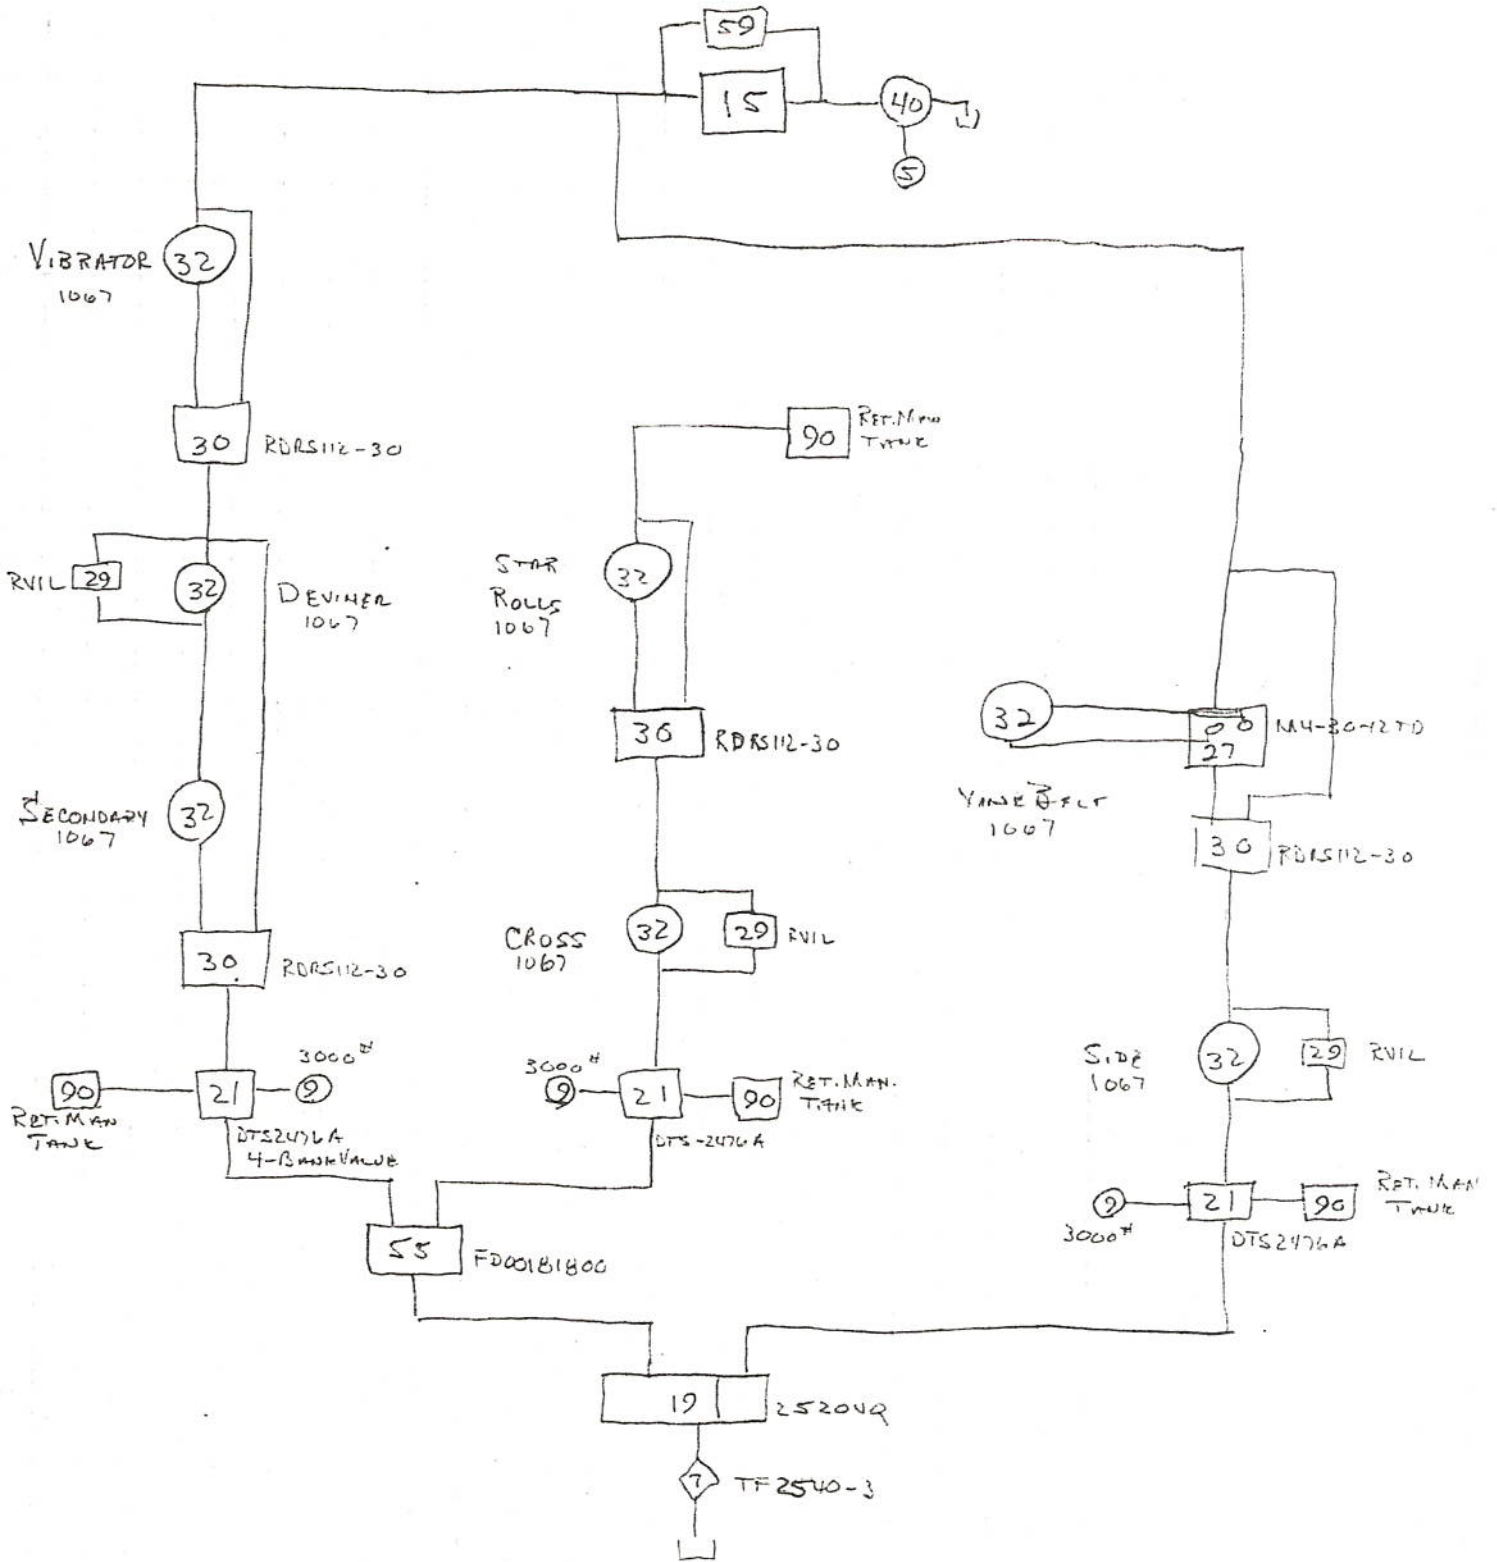

#1402

Boyo Farms

4RS PTH Was

4RSPH.
GROUND DRIVE (VIBRATION AROUND)

4RSP4 WRAP AROUND.

RIGHT AND LEFT
- PRIMARIES

4 RCPH WRAP AROUND W/ TRACK FAN - VINE BELT

SECONDARY - DEVINER-VIBRATOR
CROSS - STAR ROLLS
SIDE - TRACK FAN

W/EPH W/RAD AROUND W/ TRASH FAN-VIBR BELT

SECONDARY - DEVINER-VIBRATOR

CROSS - STAR ROLLS

SIDE - TRASH FAN

4RSPH WRAA AROUND

SORTING BULK LOADER - TRASH CONVEYOR

4RSPH WRAP AROUND
 W/ VIBR BELT - TRANS FAN
 STEERING VALVE BANK

4RSPH WRAP AROUND
 W/ VINE BELT - TRANS FAN
 STEERING VALVE BANK