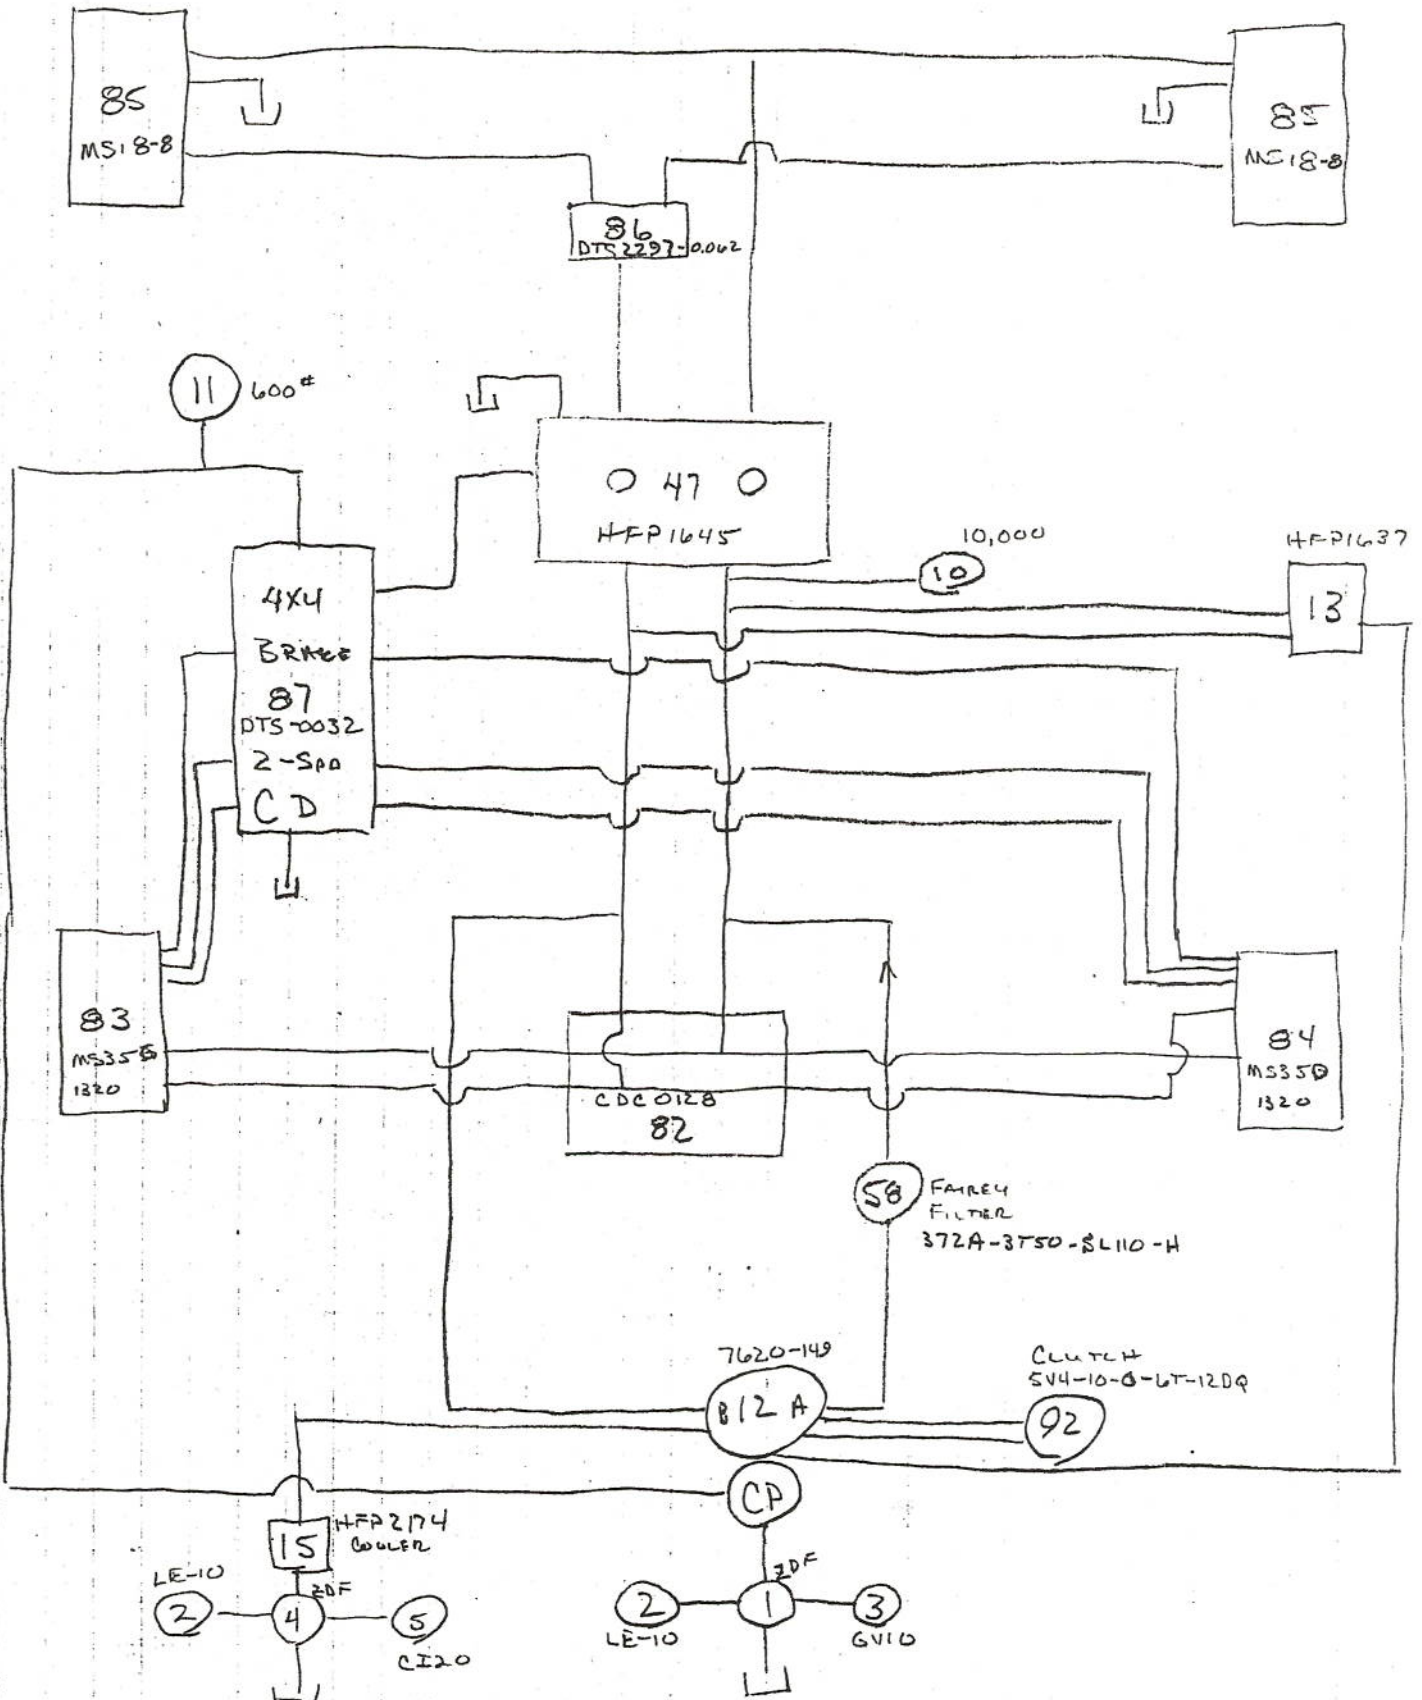

#1402

Boyo Farms

4RS PTH Was

4RSPH.
GROUND DRIVE (VIBRATION AROUND)

4RSP4 WRAP AROUND.

RIGHT AND LEFT
- PRIMARIES

4 RCPH WRAP AROUND W/ TRACK FAN - VINE BELT

SECONDARY - DEVINER-VIBRATOR
CROSS - STAR ROLLS
SIDE - TRACK FAN

W/EPH W/RAD AROUND W/ TRASH FAN-VIBR BELT

SECONDARY - DEVINER-VIBRATOR

CROSS - STAR ROLLS

SIDE - TRASH FAN

4RSPH WRAA AROUND

SORTING BULK LOADER - TRASH CONVEYOR

4RSPH WRAP AROUND
 W/ VIBR BELT - TRANS FAN
 STEERING VALVE BANK

4RSPH WRAP AROUND
 W/ VINE BELT - TRANS FAN
 STEERING VALVE BANK