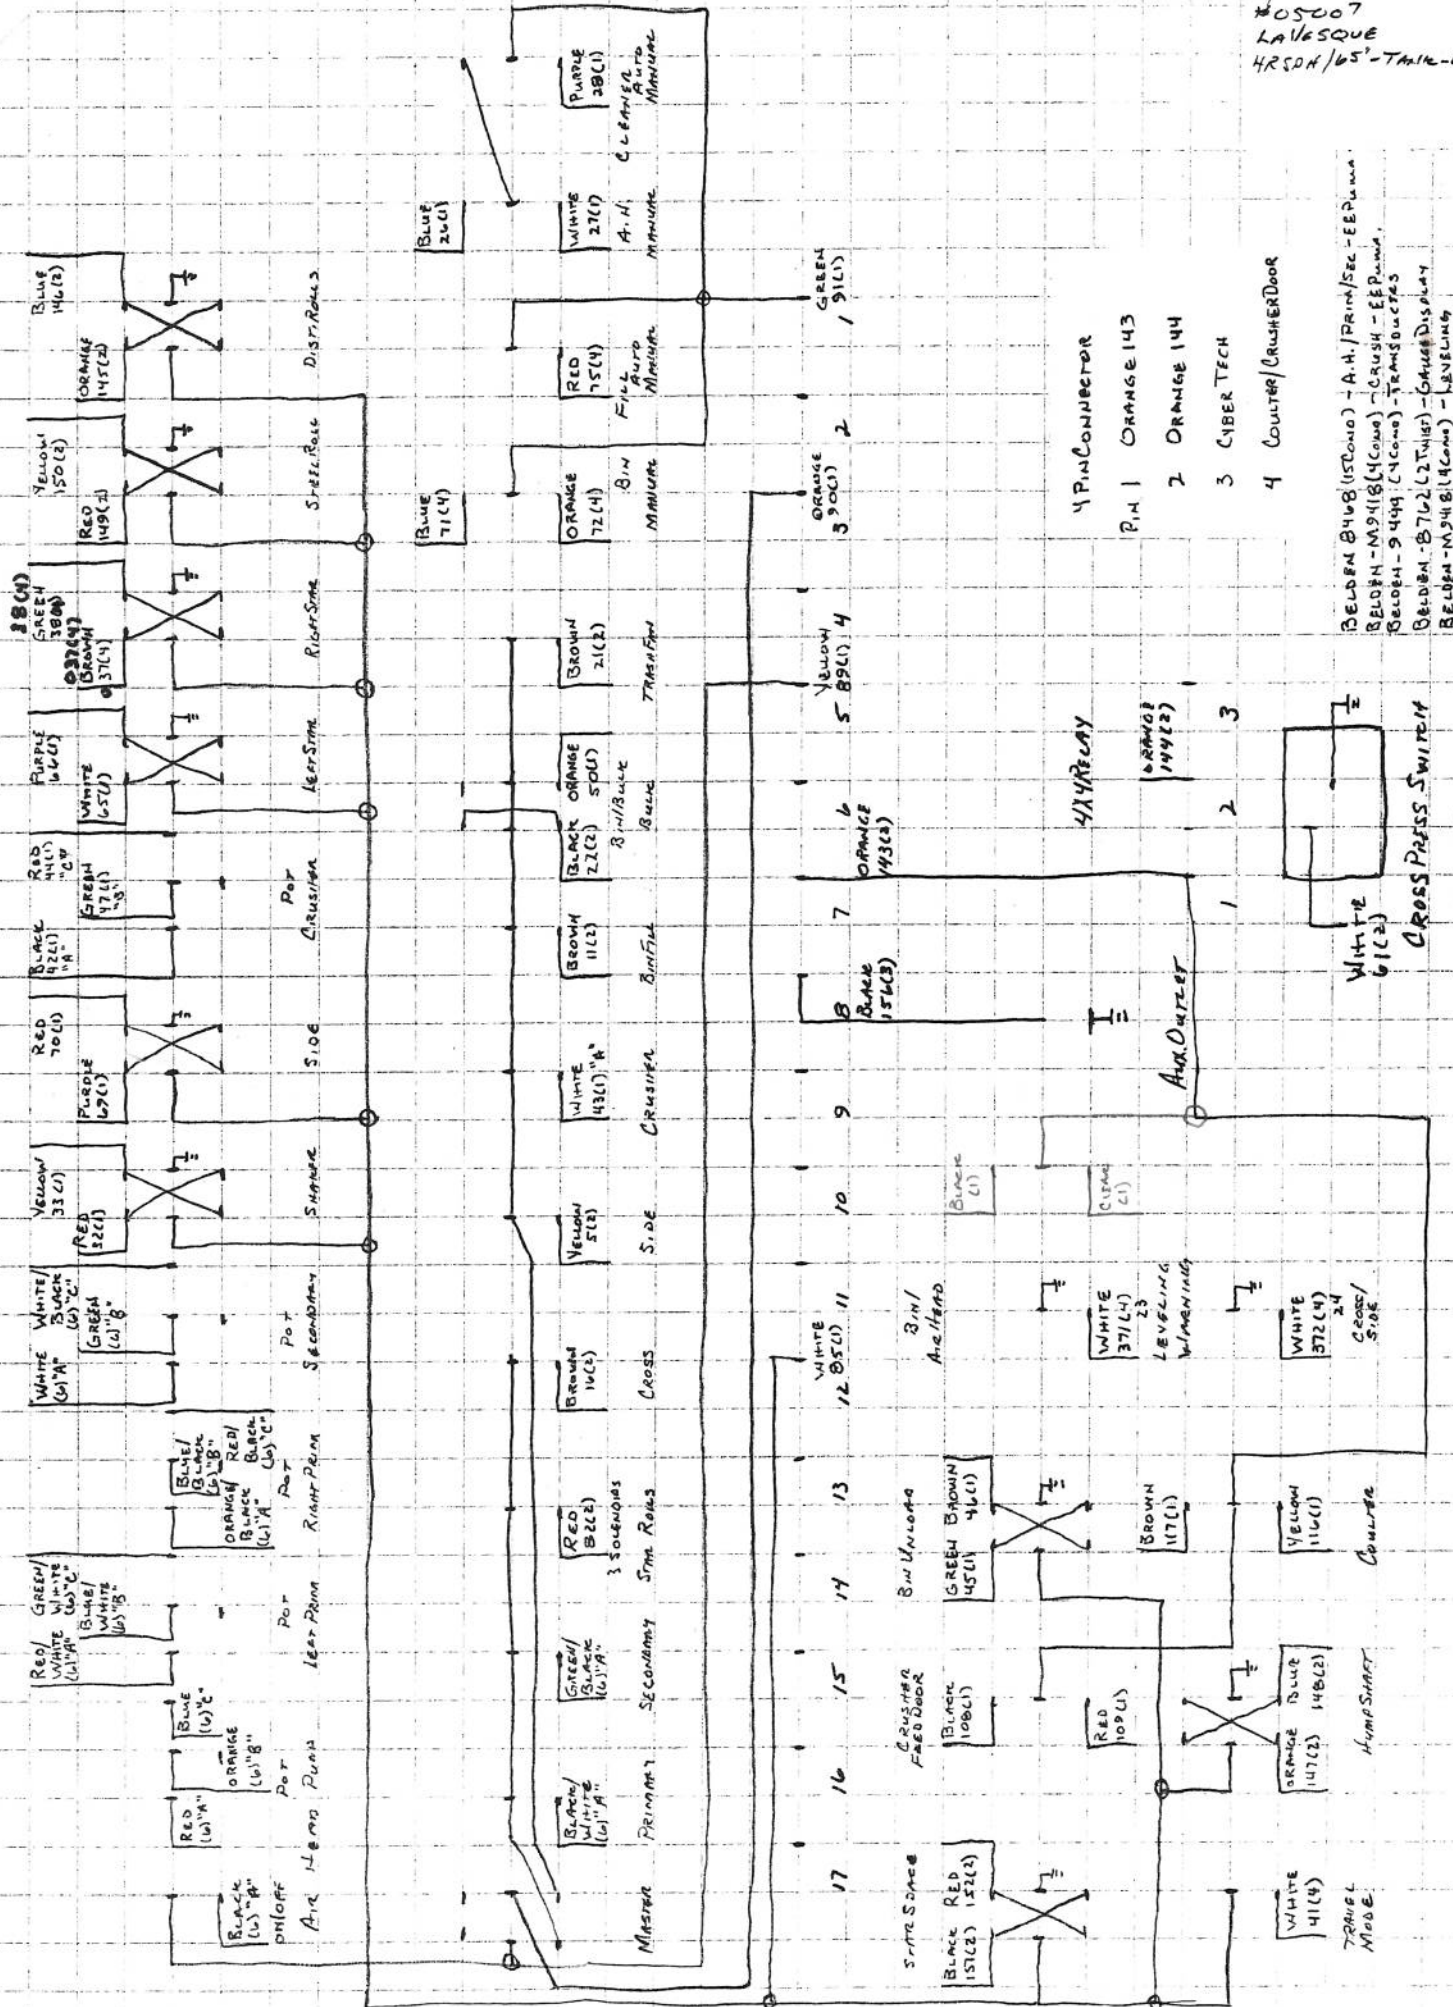

5/17/05  
 #05007  
 LAVESQUE  
 HRSDH/65'-TANK-FCU3

- 4 PIN CONNECTOR
- PIN 1 ORANGE 143
- 2 ORANGE 144
- 3 CYBER TECH
- 4 COUNTER/CRUSHER DOOR

BELEN - B408 (5CON) - A.H./PRIN/SEC - EEP.PUMA  
 BELEN - M9418 (4CON) - CRUSH - EEP.PUMA  
 BELEN - 9494 (4CON) - TRANS/OUTLET  
 BELEN - B762 (2TY) - CRUSHER DISPLAY  
 BELEN - M9418 (4CON) - LEVELING

WHITE 612-3  
 CROSS PRESS SWITCH  
 BZ6562