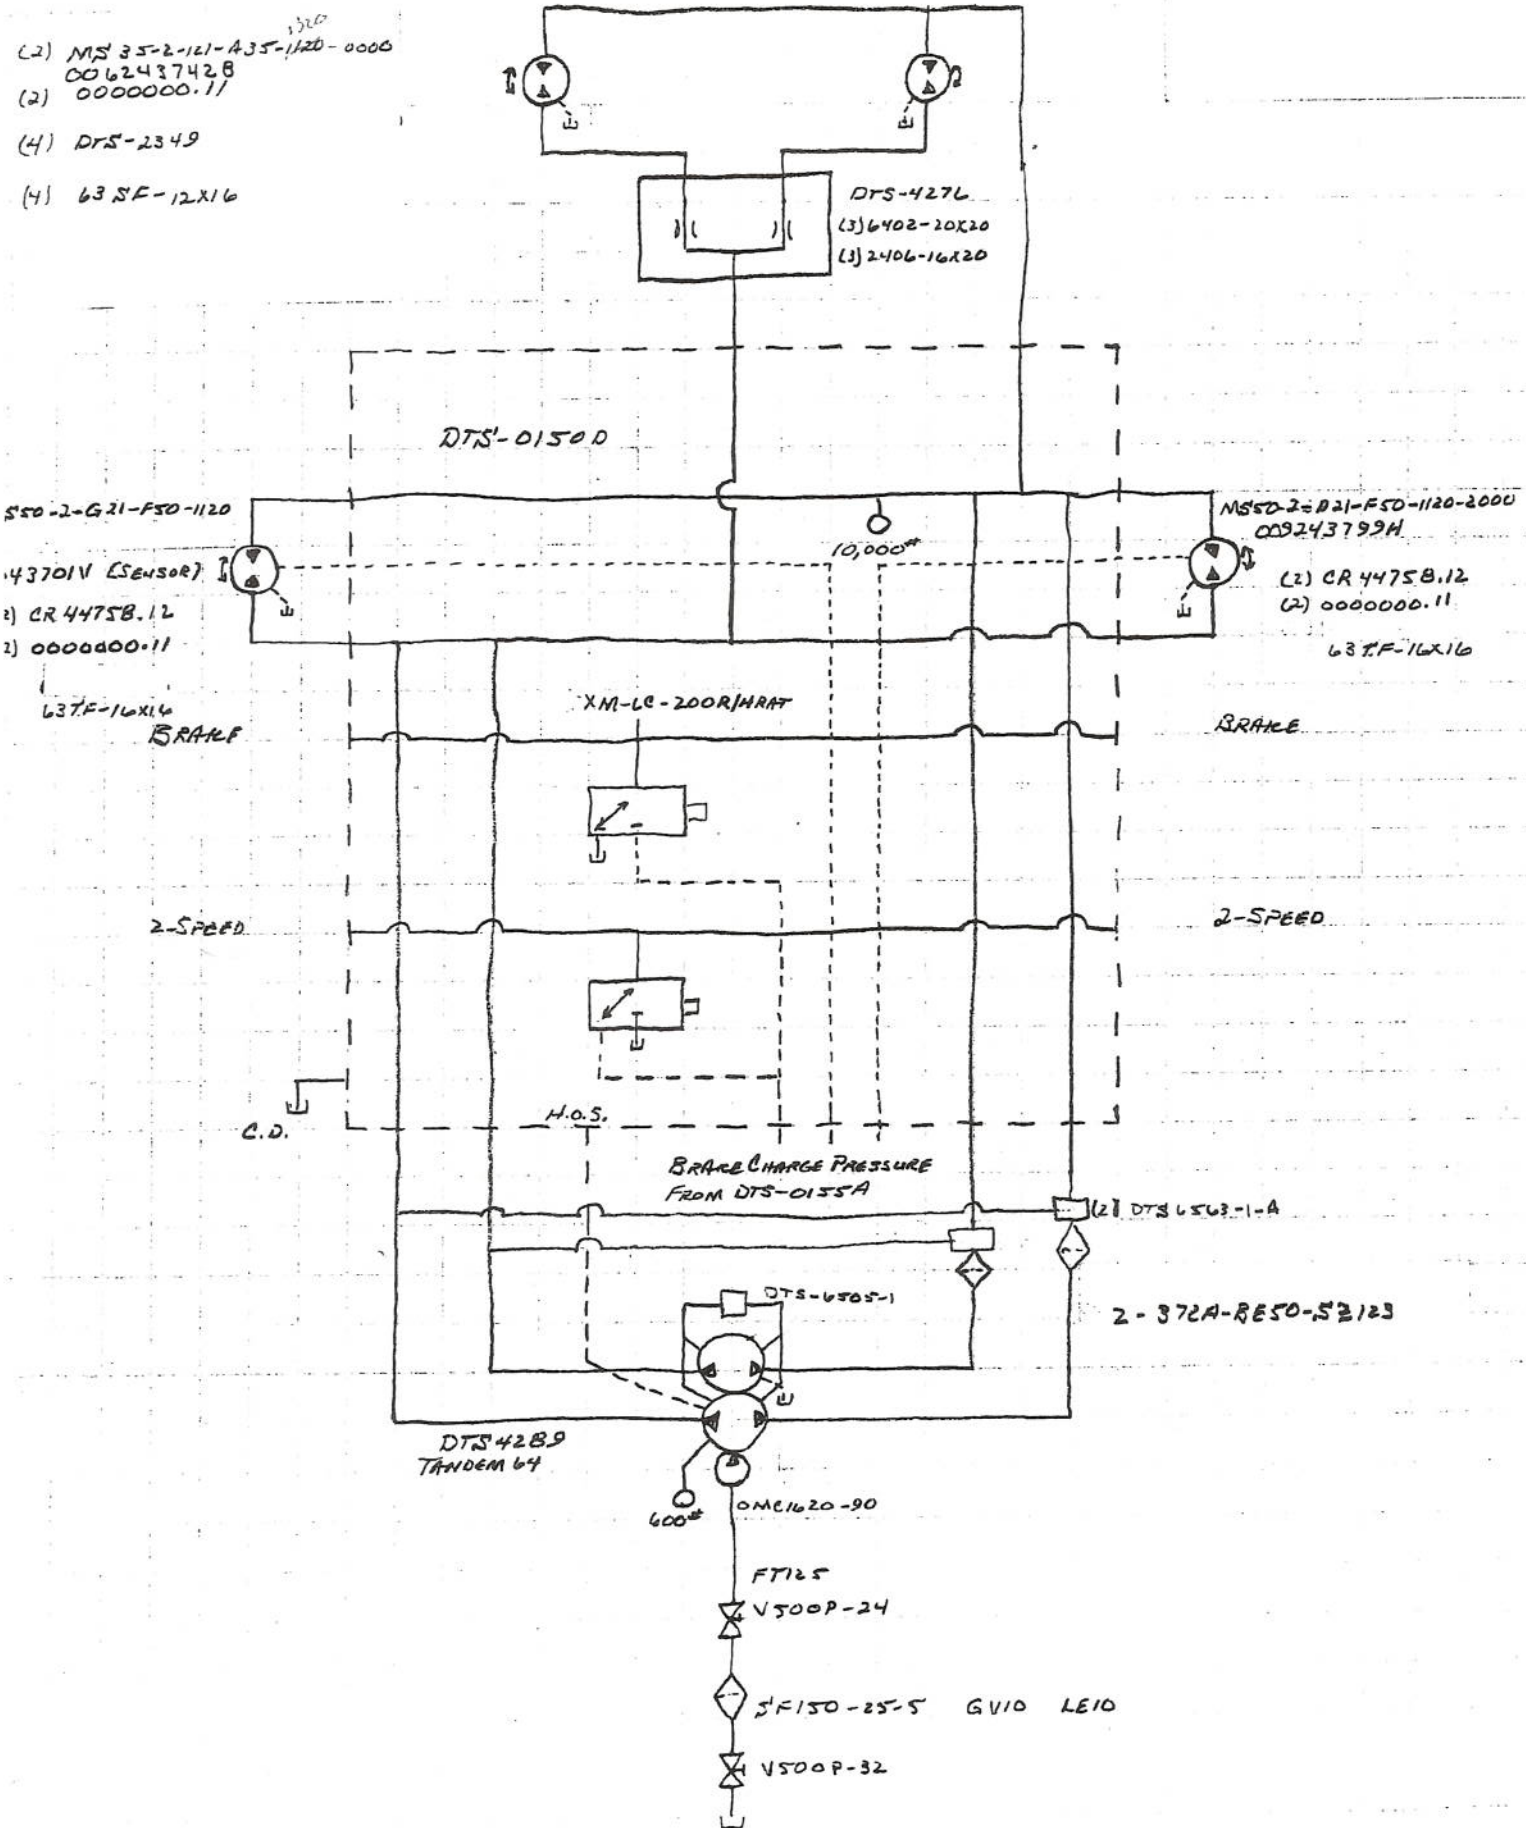

DTS-0150C GROUND DRIVE

#04005
KENNY FRANKS
6R5PPH

- (2) MS 35-2-161-A35-1120-0000
0062437428
- (2) 0000000.11
- (4) DTS-2349
- (4) 63 SF-12X16

DTS-0150C GROUND DRIVE

#04005
KENNY FRANKS
GRBPPH

- (2) MS 35-2-161-A35-1120-0000
OO62437428
- (2) 0000000.11
- (4) DTS-2349
- (4) 63 SF-12X16