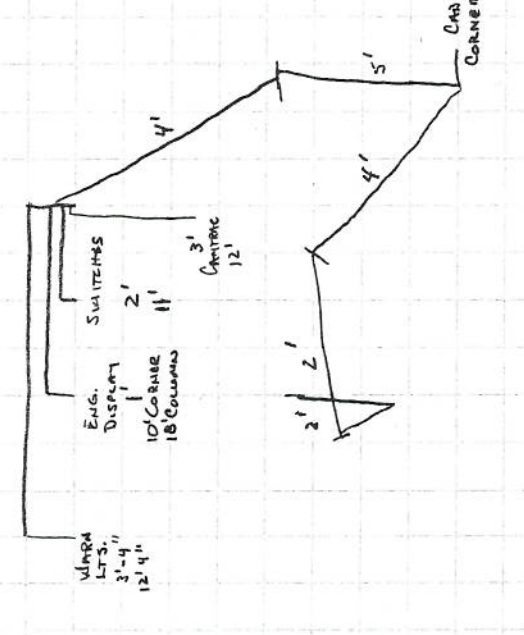

PARKING
BRAKE

OFF

STROBE

LIGHT

FLIGHTS

FUEL PUMP

H/L RANGE

- CENTRAL DISPLAY
CAB BEAT
- PIN 1 BLACK - LANTERN BECOM 8762
 - 2 CLAR
 - 3 BLACK 015 (P) -
 - 4 RED 028 (P) + 12VDC
- DISPLAY
- PIN 1 Black 015
 - 2 RED 028
 - 3 CLEAR - BECOM 8762
 - 4 BLUE