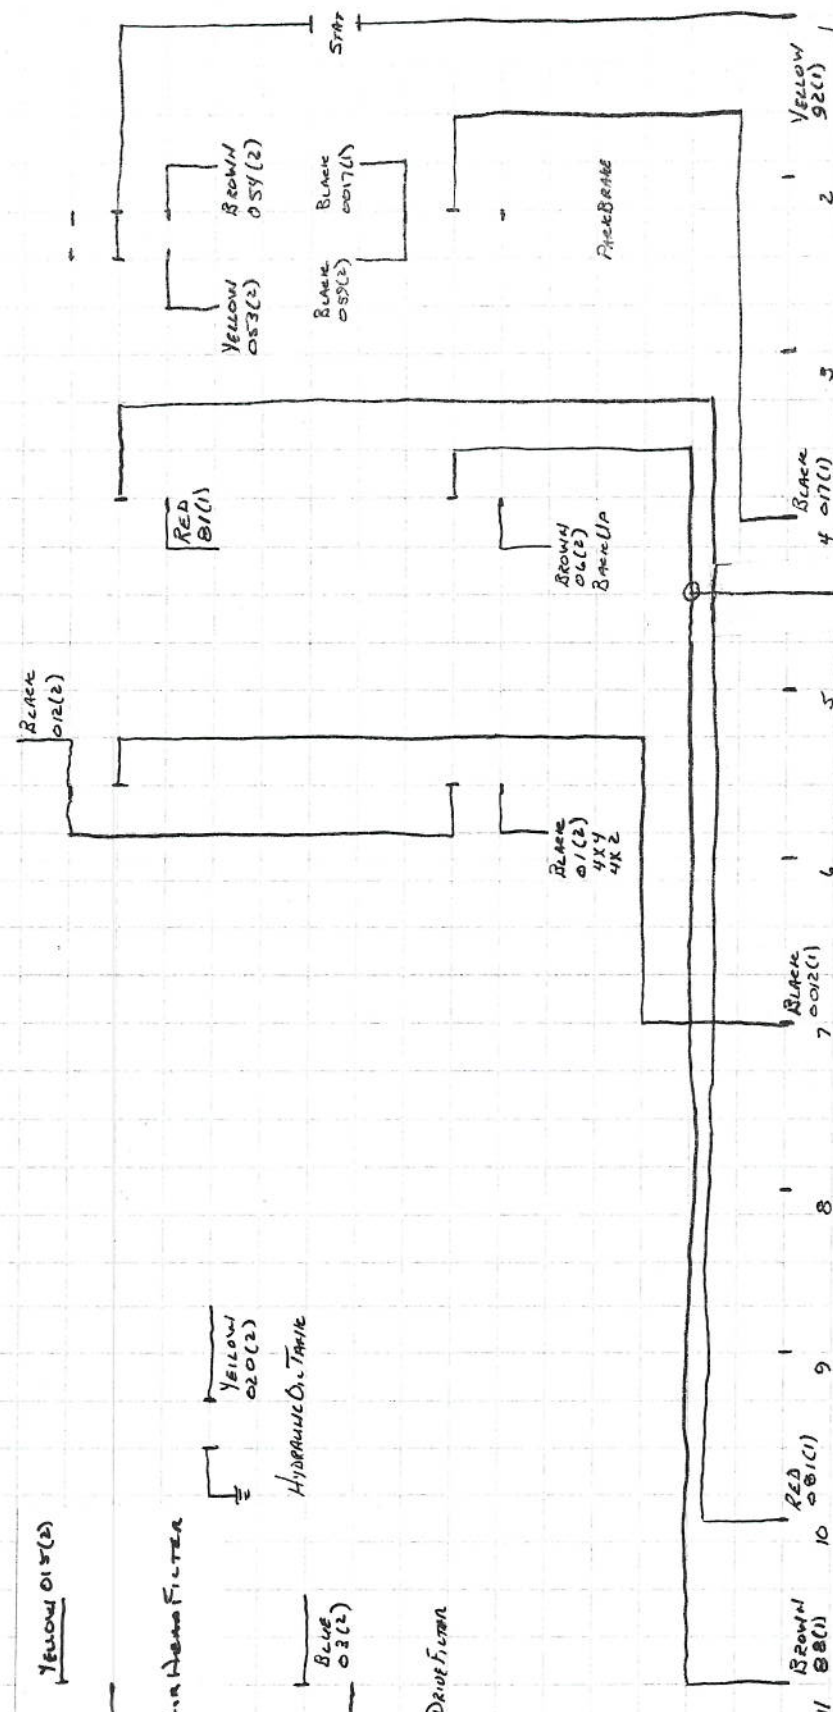

FLIGHTS

FUEL PUMP

H/L RANGE

ADVANCED FARM EQUIPMENT

#07016

TUPLING FARMS

4RSPH W/ 65" A.H. / TANK

06/13/07

30A 15	30A 14	30A 13	30A 12	30A 11	20A 10	30A 9	30A 8	20A 7	30A 6	30A 5	20A 4	30A 3	30A 2	30A 1
LT. REAR	RT. REAR	A/C	ACTS	BACK UP	FUEL	CAB FIELD	CAB O.H.	CYL'S	RADIO	CONV'S	BRAKE	CONV'S	AH CLEAN	HAZ. STAT
LIGHT	LIGHT		[WHITE	SWITCH	[RED	LIGHTS	[RED	[ORANGE	[RED	[YELLOW	[BLACK	[ORANGE	BIN FILL	[YELLOW
RELAY	RELAY		[85 (1)	[BROWN	[081 (1)	RELAY	[22 (3)	[143 (2)	[12 (3)	[89 (1)	[017 (1)	[90 (1)	[GREEN	TURN STAT
[BLACK	[BLUE			[88 (1)		[BROWN	AUX.	2-SPEED	WIPER		DTS-0160		[91 (1)	[BROWN
				BACKUP			OUTLET	[BLACK	[RED		[RED		CYBER TECH	
				RELAY			[BLACK	[0012 (1)	[18 (3)		WARNING		[GREEN	
				[BROWN			[156 (3)	GA PANEL			[GRD DRV.		[091 (4)	
							POWER	[RED			BLU/BLK 8			
							VIEW	[21 (4)			[AH FAN			
							[RED				YEL/BLK 10			
							[022 (3)				[HYD LEVEL			
											YEL/ORG 25			

HAZ. STAT

[CBI-YELLOW
_YELLOW 92 (1)

TURN STAT

[CBI-BROWN
_BROWN 502 (5)

[GREEN 607 (2)
[CB 4 - RED
[GREEN

DTS-0160

SIGNAL
12V DC
GROUND
BLACK]
BROWN]
BLUE]

[CROSS XP
BLACK 60

R E L A Y S

4X4 LOCK

85 GRD.	85 GRD.	85 GRD.
86	86 BLACK 1	86
87	87 BLACK 1	87
30	30 BLACK 01 (2)	30

4X4 RELAY

85 GRD.	85 GRD.	85 GRD.
86 BROWN 06 (2)	86 ORANGE 144 (2)	86
87 CBI1 - BROWN	87 BLACK 1	87
30 BROWN 6	30 BLACK 01 (2)	30

START RELAY

85 GRD.	85 GRD.	85 GRD.
86	86 ORANGE 144 (2)	86
87	87 GREEN 422 (3)	87
30	30 WHITE 104 (5)	30

CAB FIELD LTS.

85 GRD.
86 BROWN 504 (3)
87 CB9 - BROWN
30 BROWN (H) 507 (3)

RIGHT REAR

LIGHT RELAY

85 GRD.
86 BROWN 505 (2)
87 CB14 - BLUE
30 BLUE 36

RIGHT FRONT

LIGHT RELAY

85 GRD.
86 BROWN 505 (2)
87 CB18 - BLUE
30 BLUE 360

CAB ROAD LTS.

85 GRD.
86 BROWN 503 (3)
87 CB17 - BROWN
30 BROWN (H) 528 (3)

LEFT REAR

LIGHT RELAY

85 GRD.
86 BROWN 572 (3)
87 CB15 - BLACK
30 BLACK 34

LEFT FRONT

LIGHT RELAY

85 GRD.
86 BROWN 572 (3)
87 CB19 - BLACK
30 BLACK 340

A.H. CLEANER TIMER

8	- BLUE 28	-15(1)
9	- WHITE 27	-14(1)
10/11	- PURPLE 28	-13(1)
6/2	- GROUND	

GROUND WIRES

BLACK	20 - 4(3)	(CAB)
WHITE	31	(A.H.)
BLACK	020 (4)	(CYBER TECH)
BLACK	0020 (KAR-TECH)	
PANEL GROUND		

30A 19	30A 18	30A 17	20A 16
LT FRT LTS	RT FRT LTS	CAB RD LTS	FOOT PED.
RELAY	RELAY	RELAY	[RED
[BLACK	[BLUE	[BROWN	[52 (1)

ST 87

I	I	I
12V DC	RED 13 (5)	
RED 11(5)		CBI-7/ 14-15

ST 87

I	I	I
12V DC	RED 13 (5)	CB 9-13

ST 87

I	I	I
12V DC	RED 13 (5)	CB 16-19