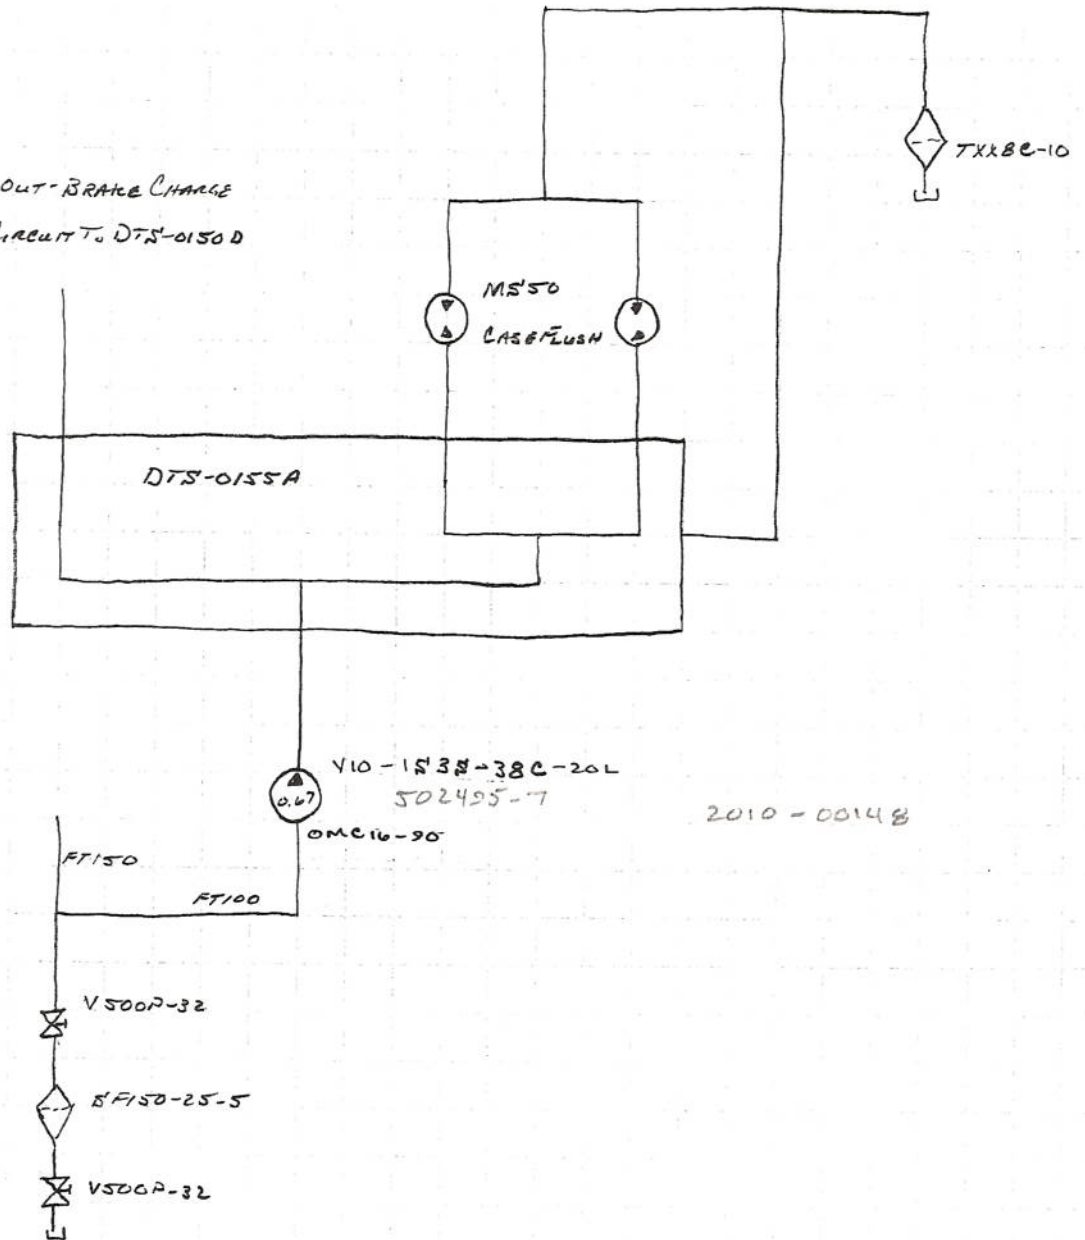

3/8/05  
#05006  
T&R Farms  
WRSPDH

PRIORITY OUT-BRAKE CHARGE  
PRESSURE CIRCUIT TO DTS-0150 D

Suction To:  
PYE 214

V10-1538-38C-20L  
502495-7  
OMC16-90

2010-00148

3/8/05  
#05006  
T&R FARMS  
WRSPDH

PRIORITY OUT-BRAKE CHARGE  
PRESSURE CIRCUIT TO DTS-0150 D

Suction To:  
PYE 214

V10-1538-38C-20L  
502495-7  
OMC16-90

2010-00148

3/8/05  
#05006  
T&R FARMS  
WR3100H

PRIORITY OUT-BRAKE CHARGE  
PRESSURE CIRCUIT TO DTS-0150 D

Suction To:  
PYE 214

2010-00148