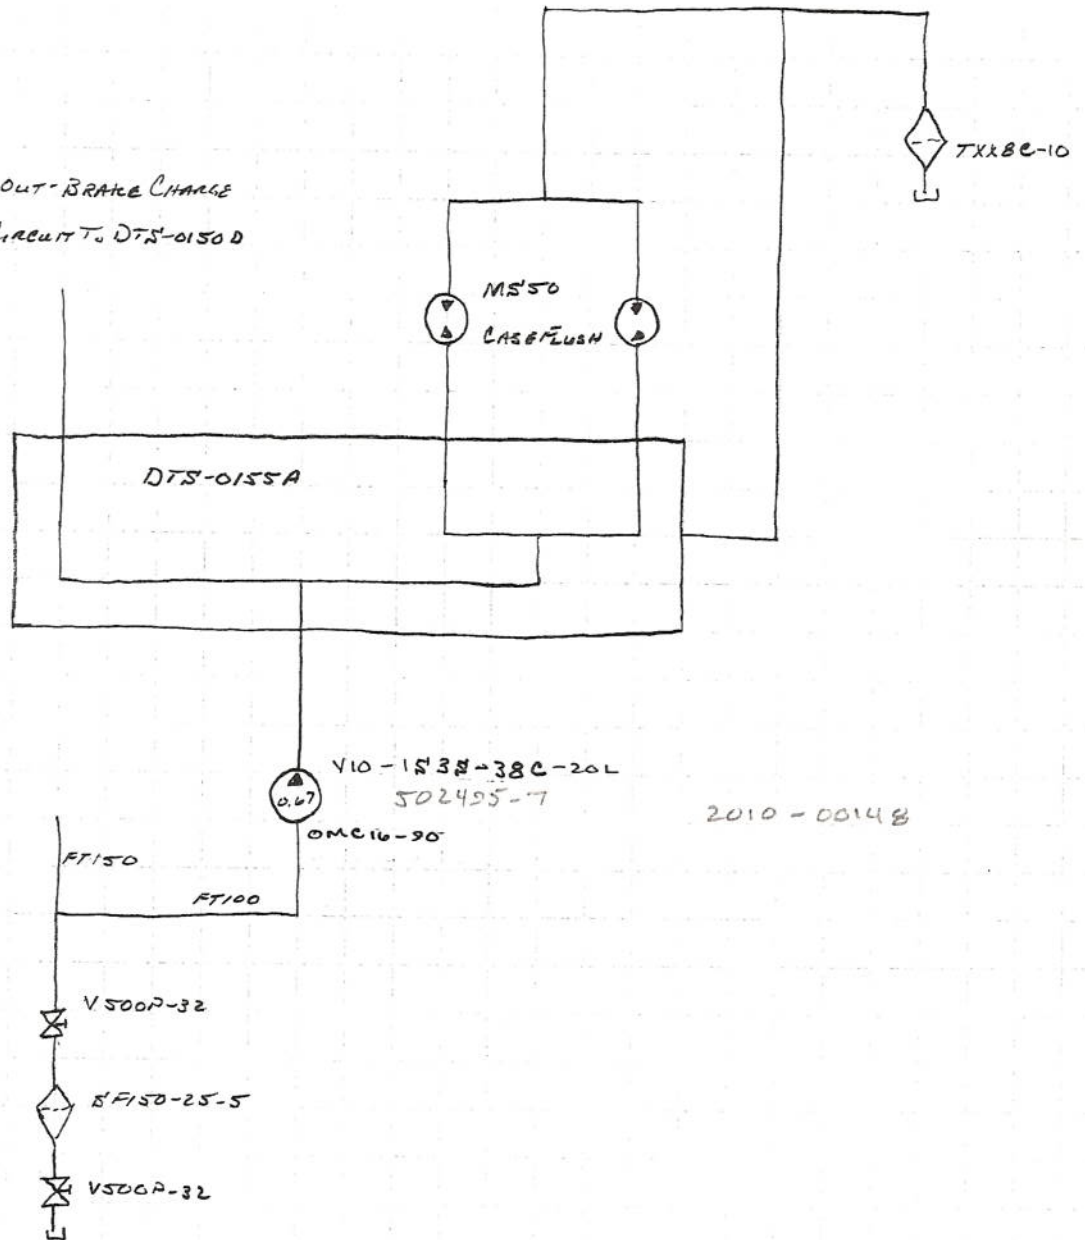

3/8/05  
#05006  
T&R Farms  
WRSPDH

PRIORITY OUT-BRAKE CHARGE  
PRESSURE CIRCUIT TO DTS-0150 D

Suction To:  
PYE 214

V10-1538-38C-20L  
502495-7  
OMC16-90

2010-00148

3/8/05  
#05006  
T&R FARMS  
WRSPDH

PRIORITY OUT-BRAKE CHARGE  
PRESSURE CIRCUIT TO DTS-0150 D

Suction To:  
PYE 214

V10-1538-38C-20L  
502495-7  
OMC16-90

2010-00148

3/8/05  
#05006  
T&R FARMS  
WR3100H

PRIORITY OUT-BRAKE CHARGE  
PRESSURE CIRCUIT TO DTS-0150 D

Suction To:  
PYE 214

2010-00148