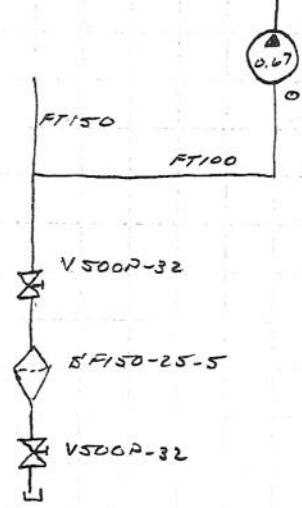

3/8/05  
#05006  
T&R Farms  
WRSPDH

PRIORITY OUT-BRAKE CHARGE  
PRESSURE CIRCUIT TO DTS-0150 D

Suction To:  
PYE 214

V10-1538-38C-20L  
502495-7  
OMC16-90

2010-00148

3/8/05  
#05006  
T&R FARMS  
WRSPDH

PRIORITY OUT-BRAKE CHARGE  
PRESSURE CIRCUIT TO DTS-0150 D

Suction To:  
PYE 214

V10-1538-38C-20L  
502495-7  
OMC16-90

2010-00148

3/8/05  
#05006  
T&R FARMS  
WR3100H

PRIORITY OUT-BRAKE CHARGE  
PRESSURE CIRCUIT TO DTS-0150 D

Suction To:  
PYE 214

2010-00148