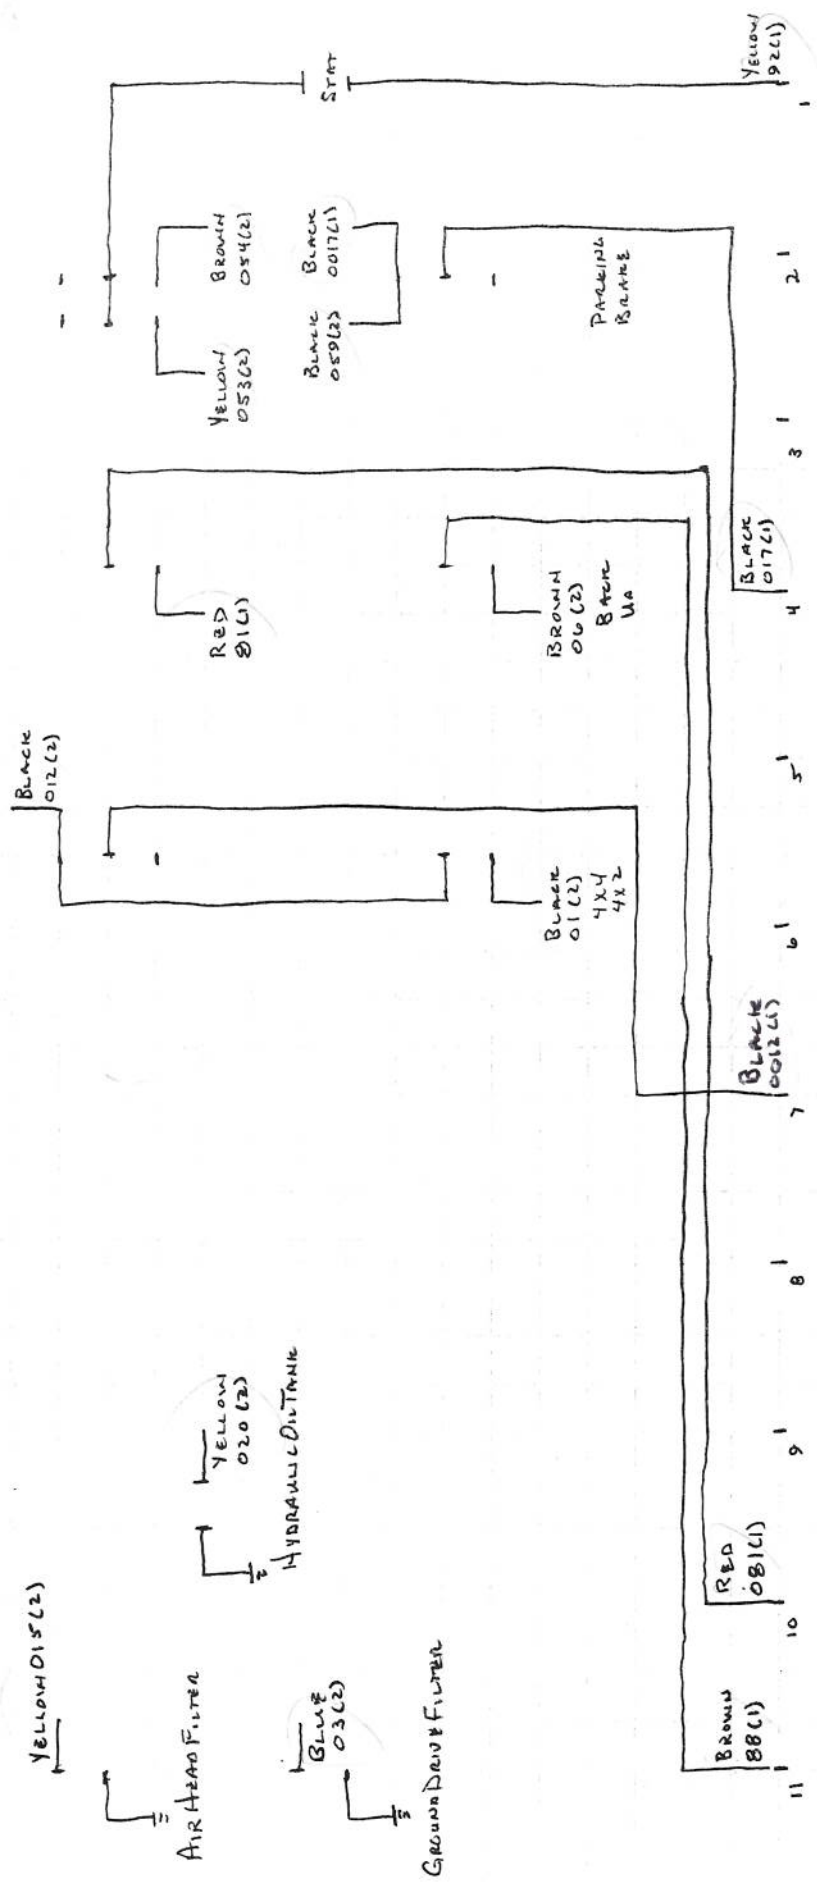

H/Lo RANGE FUEL PUMP FUSES 4825

2/2/05  
#05007  
LA VESQUE  
4R3A4 W/65" TANK

2004 - CAB OVERHANG  
DTS-0150C