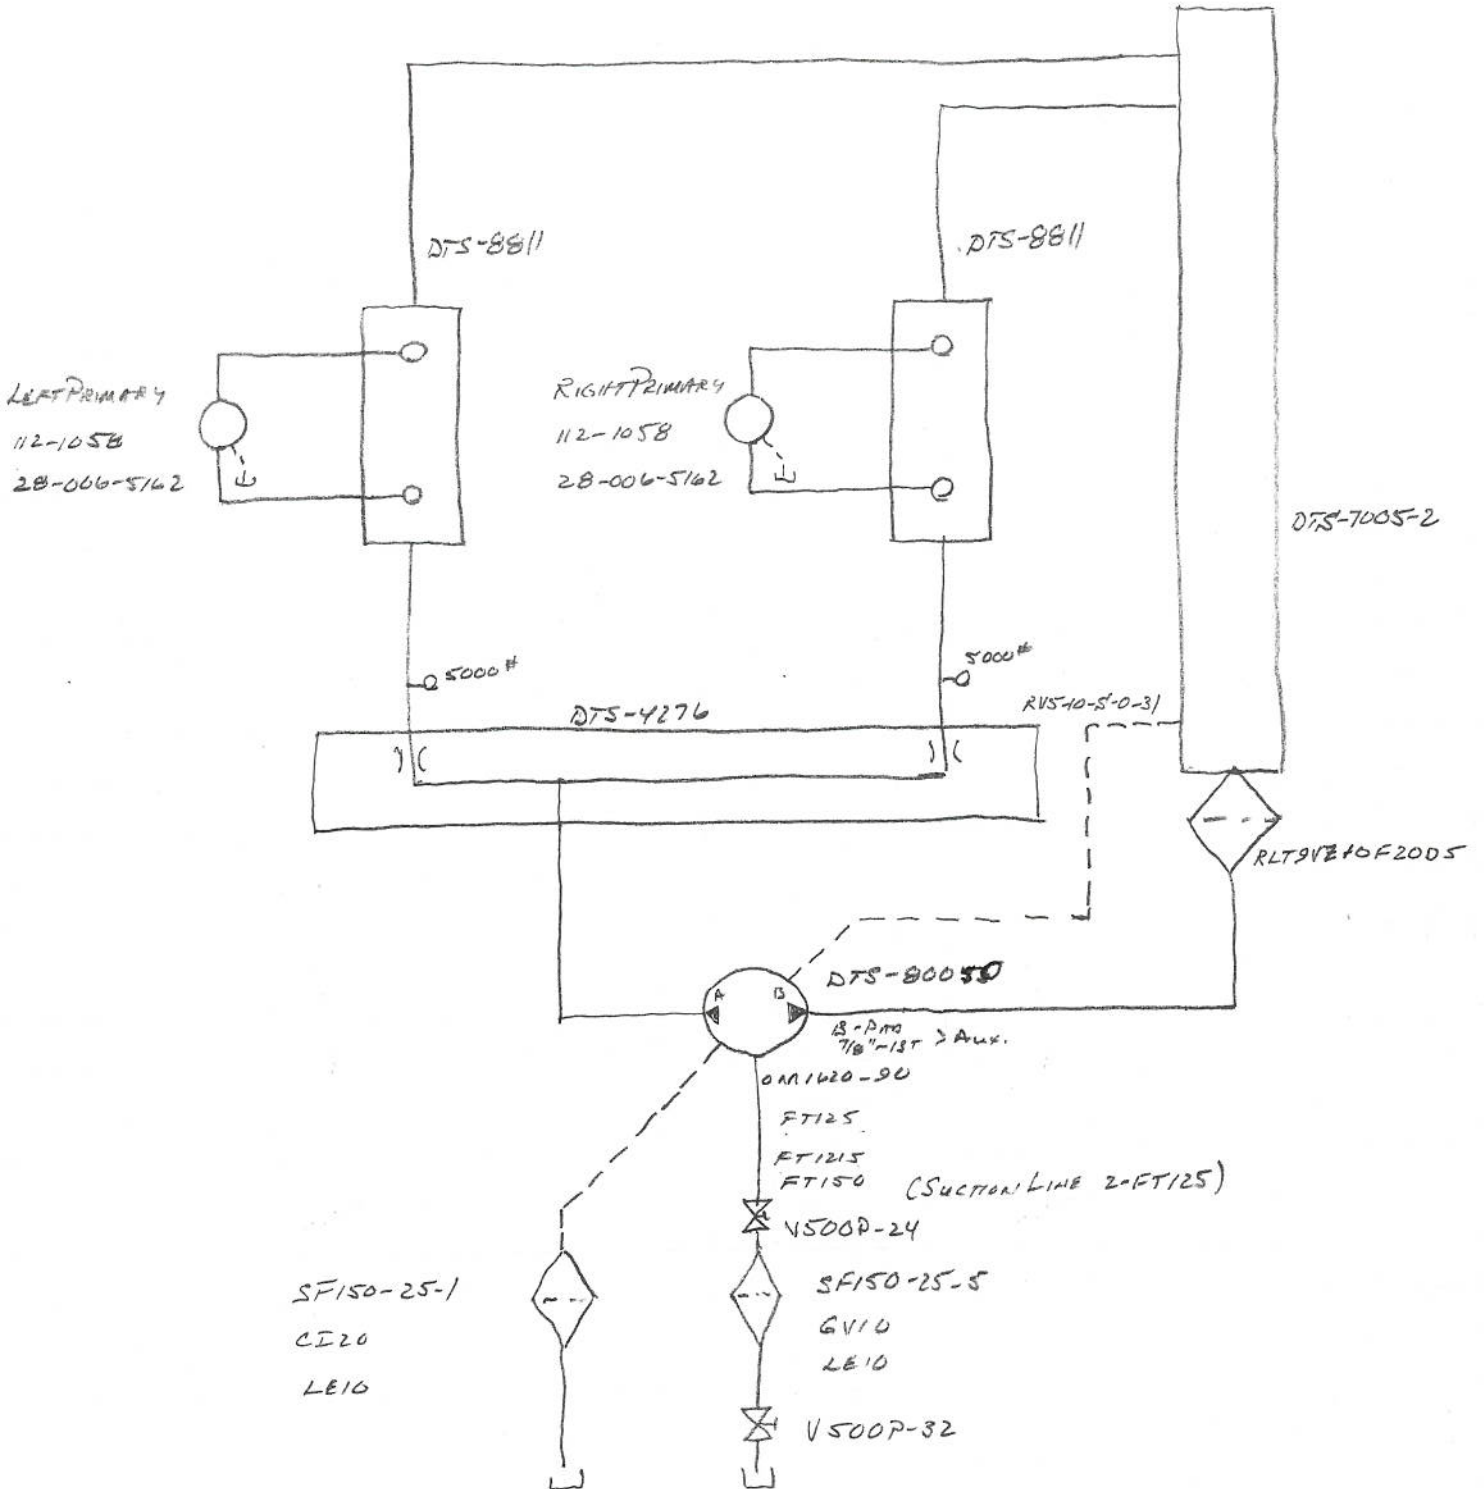

12058

WORLEY SEED

4/11/12

6RPTW

PLUG #1

PIN #

1	RED	2	SIDE COULTER MV5 VALVE UP	
2	BLUE	3	LEFT REAR LEVELING MV4 VALVE DOWN	
3	ORANGE	4	SECONDARY RDRS112-30 ACTUATOR	
4	YELLOW	5	FLASHERS	
5				
6	RED	7	SIDE COULTER MV5 VALVE DOWN	
7	BLUE	8	LEFT REAR LEVELING UP MV4 VALVE	
8	ORANGE	9	SECONDARY RDRS112-30 ACTUATOR	
9				
10	ORANGE	14	LEFT PRIMARY REVERSING - FORWARD	
11	BLACK	17	STEERING MV5 VALVE	
12	RED	18	LEFT GAUGE WHEEL MV5 VALVE UP	
13	ORANGE	19	LEFT PRIMARY REVERSING - REVERSE	
14				
15	BLACK	22	STEERING MV5 VALVE	
16	RED	23	LEFT GAUGE WHEEL MV5 VALVE DOWN	
17				
18	WHITE	28	CROSS CONVEYOR MV5 VALVE UP	
19	BLUE	29	CROSS CONVEYOR MV5 VALVE DOWN	
20	ORANGE	30	RIGHT PRIMARY REVERSING - FORWARD	
21	GREEN	31	RIGHT PRIMARY REVERSING - REVERSE	
22	RED	32	VIBRATOR RDRS112-30 ACTUATOR	
23	YELLOW	33	VIBRATOR RDRS112-30 ACTUATOR	
24	WHITE	35	RIGHT GAUGE WHEEL MV5 VALVE UP	
25	BROWN	36	RIGHT REAR LEVELING MV4 DOWN	
26	BROWN	37	RIGHT GAUGE WHEEL MV5 VALVE DOWN	
27	BROWN	38	RIGHT REAR LEVELING MV4 UP	
28				
29	BLACK	119	BLADE MV5 VALVE DOWN	
30	RED	118	BLADE MV5 VALVE UP	
31				
32				
33				
34				
35				
36	BELDEN	8770	RED TO PIN "A" COIL #1 - YELLOW FROM KAR-TECH CONTROLLER	
37	BELDEN	8770	BLACK TO PIN "B" COIL #1 TO PANEL GROUND	
			3 - PIN PLUG	
PIN #	1	RED	+ 12VDC POWER SUPPLY	8 AWG
	2	BLACK	- GROUND	8 AWG
	3			
PIN #	1	RED	+ 12VDC POWER TO COOLER FANS	10 AWG
	2	BLACK	- PANEL GROUND TO FRAME GROUND	10 AWG
	3			

2/23/12
#12058
WORLEY SEED
GRATW (R.H)