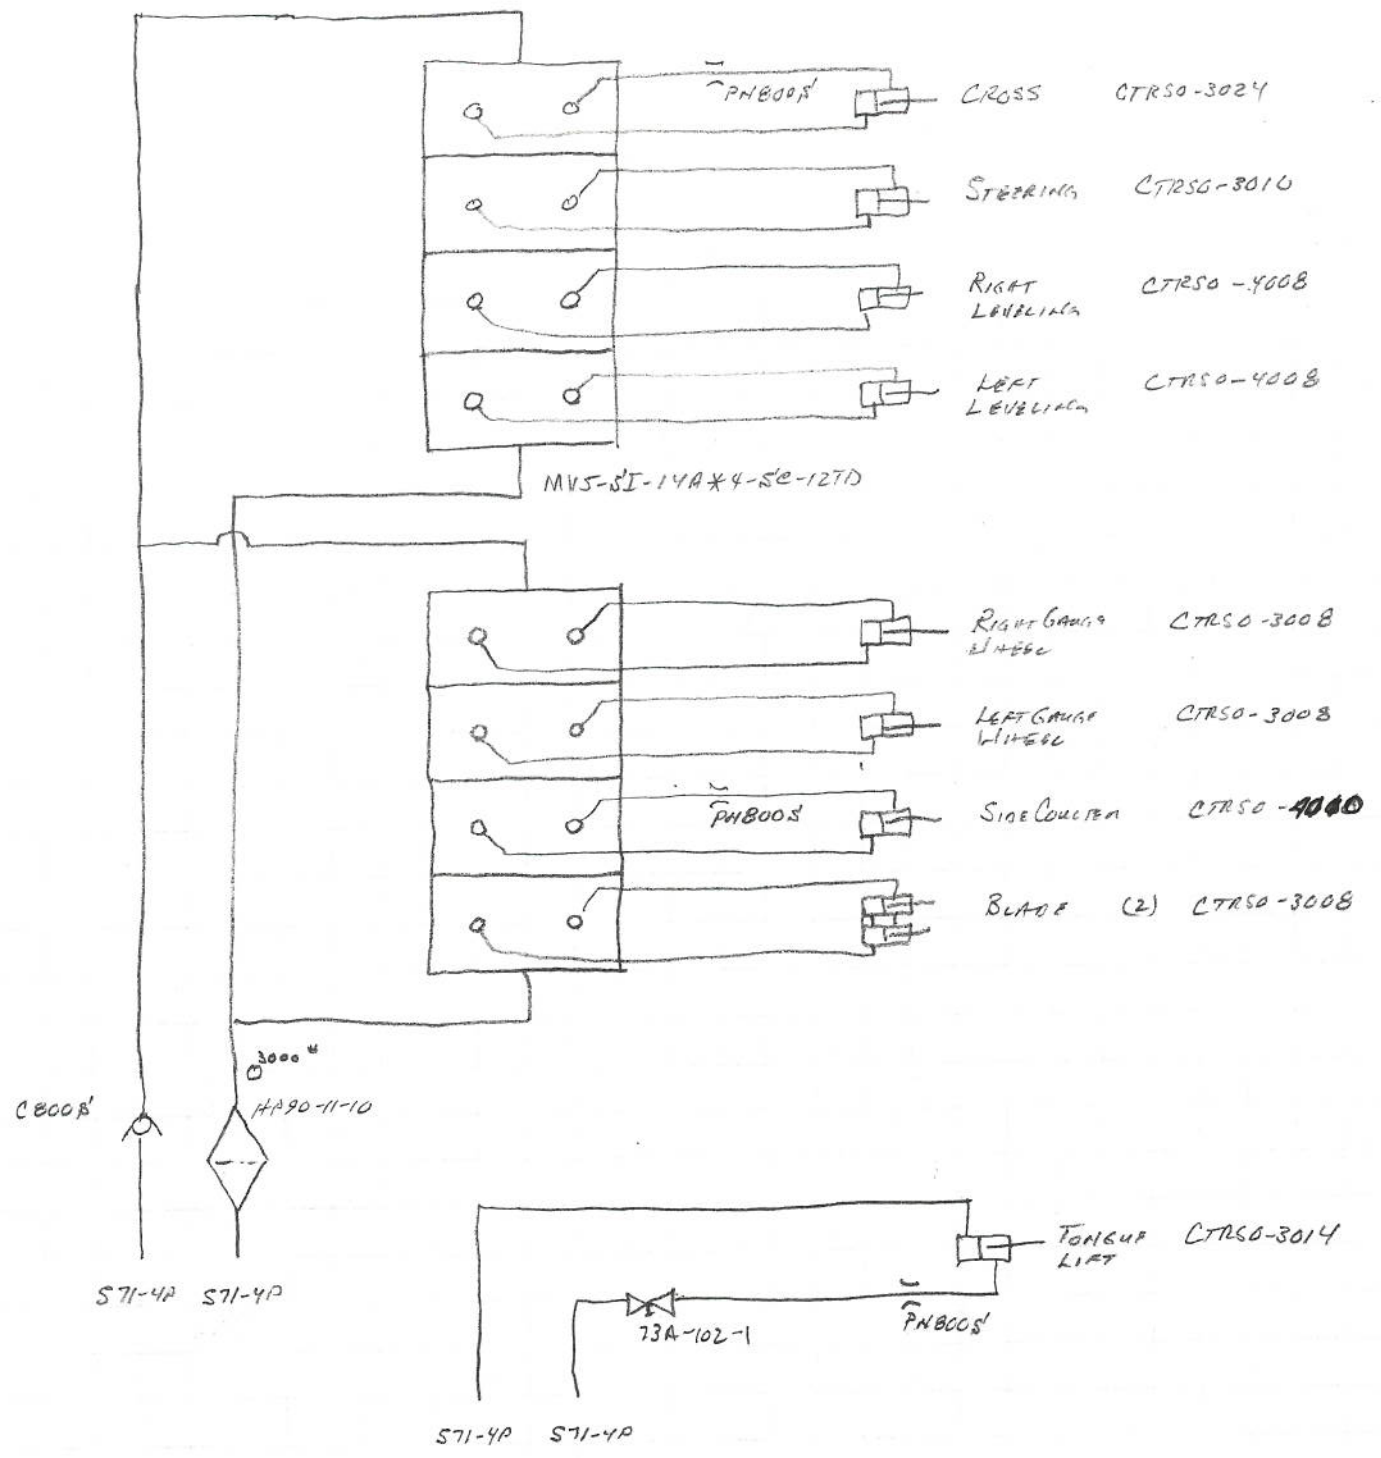

PIN #

1	RED	2	SIDE COULTER MV5 VALVE UP	
2	BLUE	3	LEFT REAR LEVELING MV4 VALVE DOWN	
3	ORANGE	4	SECONDARY RDRS112-30 ACTUATOR	
4	YELLOW	5	FLASHERS	
5				
6	RED	7	SIDE COULTER MV5 VALVE DOWN	
7	BLUE	8	LEFT REAR LEVELING UP MV4 VALVE	
8	ORANGE	9	SECONDARY RDRS112-30 ACTUATOR	
9				
10	ORANGE	14	LEFT PRIMARY REVERSING - FORWARD	
11	BLACK	17	STEERING MV5 VALVE	
12	RED	18	LEFT GAUGE WHEEL MV5 VALVE UP	
13	ORANGE	19	LEFT PRIMARY REVERSING - REVERSE	
14				
15	BLACK	22	STEERING MV5 VALVE	
16	RED	23	LEFT GAUGE WHEEL MV5 VALVE DOWN	
17				
18	WHITE	28	CROSS CONVEYOR MV5 VALVE UP	
19	BLUE	29	CROSS CONVEYOR MV5 VALVE DOWN	
20	ORANGE	30	RIGHT PRIMARY REVERSING - FORWARD	
21	GREEN	31	RIGHT PRIMARY REVERSING - REVERSE	
22	RED	32	VIBRATOR RDRS112-30 ACTUATOR	
23	YELLOW	33	VIBRATOR RDRS112-30 ACTUATOR	
24	WHITE	35	RIGHT GAUGE WHEEL MV5 VALVE UP	
25	BROWN	36	RIGHT REAR LEVELING MV4 DOWN	
26	BROWN	37	RIGHT GAUGE WHEEL MV5 VALVE DOWN	
27	BROWN	38	RIGHT REAR LEVELING MV4 UP	
28				
29	BLACK	119	BLADE MV5 VALVE DOWN	
30	RED	118	BLADE MV5 VALVE UP	
31				
32				
33				
34				
35				
36	BELDEN	8770	RED TO PIN "A" COIL #1 - YELLOW FROM KAR-TECH CONTROLLER	
37	BELDEN	8770	BLACK TO PIN "B" COIL #1 TO PANEL GROUND	
			3 - PIN PLUG	
PIN #	1	RED	+ 12VDC POWER SUPPLY	8 AWG
	2	BLACK	- GROUND	8 AWG
	3			
PIN #	1	RED	+ 12VDC POWER TO COOLER FANS	10 AWG
	2	BLACK	- PANEL GROUND TO FRAME GROUND	10 AWG
	3			

2/23/12
#12058
WORLEY SEED
GRATW (R.H)

2/23/12
#12058
WOLLEY SEA
LRPTW (R.H.)

2/23/12

#12058

WORLEY PARO
GRPTW (R.H.)

2/23/12
 #12058
 WURLEY SEED
 BRATW (R.H.)

2/23/12
 #12058
 W/GRLEY SEED
 GRPTW

④

TF2540-3
 2 1/2" Cus N/A
 2BVL-20-40B
 2 1/2 X 2" Bush
 FT200
 FT1520
 FT1520
 † PGP315

③

TF2030-3
 2" Cus N/A
 V520P-32
 2" X 1 1/2" Bush
 FT150
 FT1215
 FT125
 † PLP30.27

②

2" 90° St Ell
 2" Cus N/A
 V520P-32
 2" X 1 1/2" Bush
 1 1/2" Cus N/A
 5FT150-25-5
 1 1/2" Cus N/A
 V520P-24
 FT150
 FT1215
 FT125
 † 4622