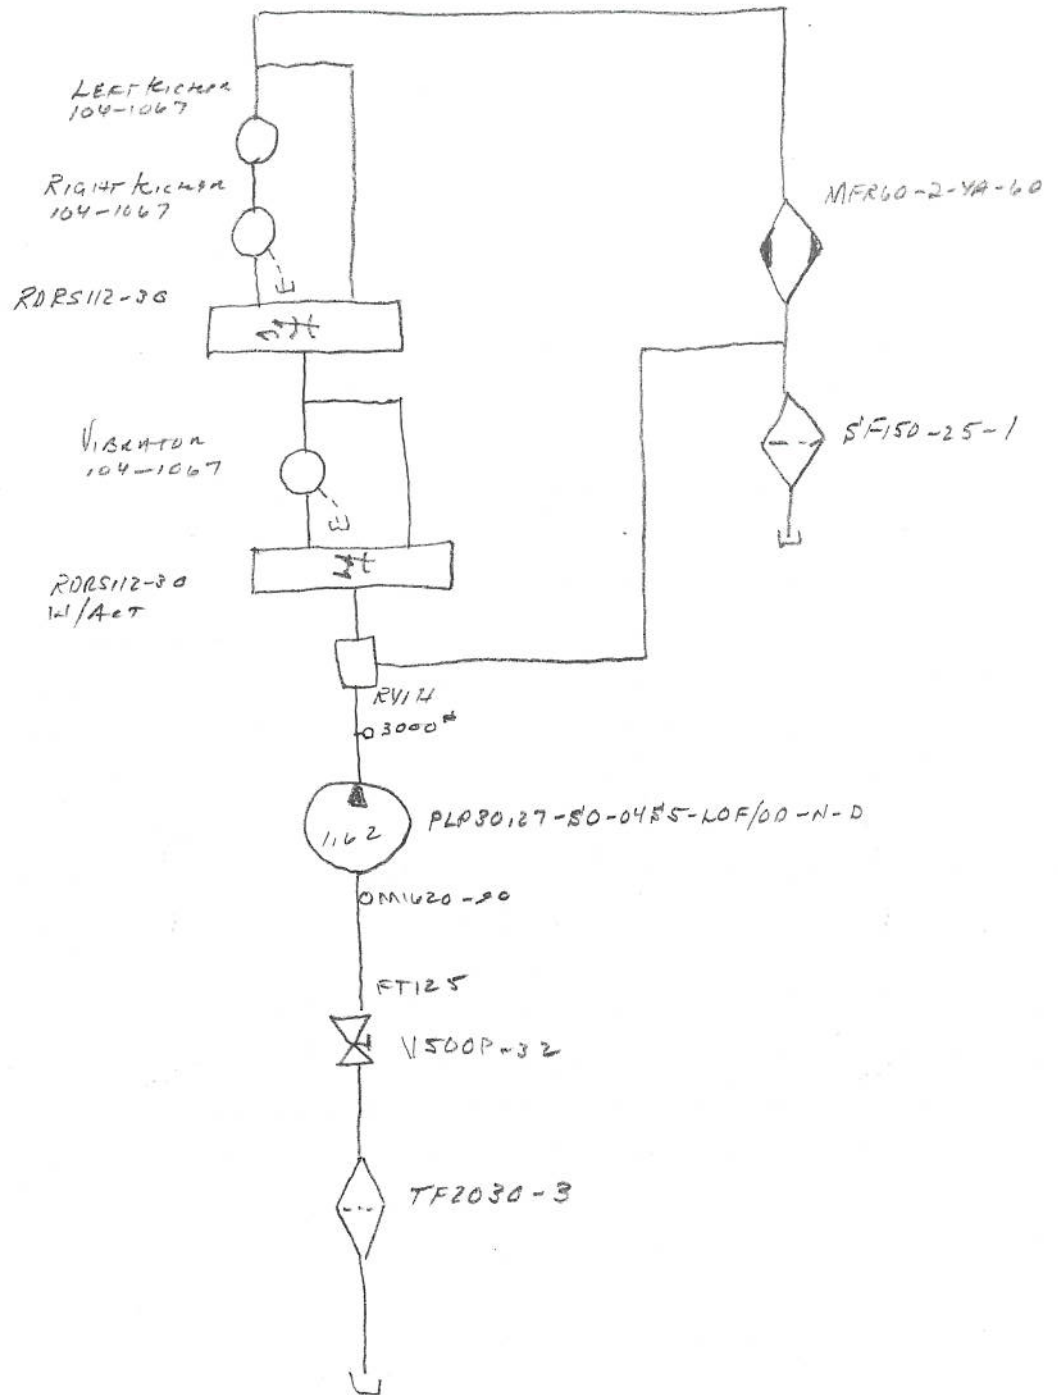

PIN #

1	RED	2	SIDE COULTER MV5 VALVE UP	
2	BLUE	3	LEFT REAR LEVELING MV4 VALVE DOWN	
3	ORANGE	4	SECONDARY RDRS112-30 ACTUATOR	
4	YELLOW	5	FLASHERS	
5				
6	RED	7	SIDE COULTER MV5 VALVE DOWN	
7	BLUE	8	LEFT REAR LEVELING UP MV4 VALVE	
8	ORANGE	9	SECONDARY RDRS112-30 ACTUATOR	
9				
10	ORANGE	14	LEFT PRIMARY REVERSING - FORWARD	
11	BLACK	17	STEERING MV5 VALVE	
12	RED	18	LEFT GAUGE WHEEL MV5 VALVE UP	
13	ORANGE	19	LEFT PRIMARY REVERSING - REVERSE	
14				
15	BLACK	22	STEERING MV5 VALVE	
16	RED	23	LEFT GAUGE WHEEL MV5 VALVE DOWN	
17				
18	WHITE	28	CROSS CONVEYOR MV5 VALVE UP	
19	BLUE	29	CROSS CONVEYOR MV5 VALVE DOWN	
20	ORANGE	30	RIGHT PRIMARY REVERSING - FORWARD	
21	GREEN	31	RIGHT PRIMARY REVERSING - REVERSE	
22	RED	32	VIBRATOR RDRS112-30 ACTUATOR	
23	YELLOW	33	VIBRATOR RDRS112-30 ACTUATOR	
24	WHITE	35	RIGHT GAUGE WHEEL MV5 VALVE UP	
25	BROWN	36	RIGHT REAR LEVELING MV4 DOWN	
26	BROWN	37	RIGHT GAUGE WHEEL MV5 VALVE DOWN	
27	BROWN	38	RIGHT REAR LEVELING MV4 UP	
28				
29	BLACK	119	BLADE MV5 VALVE DOWN	
30	RED	118	BLADE MV5 VALVE UP	
31				
32				
33				
34				
35				
36	BELDEN	8770	RED TO PIN "A" COIL #1 - YELLOW FROM KAR-TECH CONTROLLER	
37	BELDEN	8770	BLACK TO PIN "B" COIL #1 TO PANEL GROUND	
			3 - PIN PLUG	
PIN #	1	RED	+ 12VDC POWER SUPPLY	8 AWG
	2	BLACK	- GROUND	8 AWG
	3			
PIN #	1	RED	+ 12VDC POWER TO COOLER FANS	10 AWG
	2	BLACK	- PANEL GROUND TO FRAME GROUND	10 AWG
	3			

2/23/12
#12058
WORLEY SEED
GRATW (R.H)

2/23/12
#12058
WOLLEY SEA
LRPTW (R.H.)

2/23/12

#12058

WORLEY PARO
GRPTW (R.H.)

2/23/12
 #12058
 WURLEY SEED
 BRATW (R.H.)

2/23/12
 #12058
 W/GRLEY SEED
 GRPTW

④

TF2540-3
 2 1/2" Cus N/A
 2BVL-20-40B
 2 1/2 X 2" Bush
 FT200
 FT1520
 FT1520
 † PGP315

③

TF2030-3
 2" Cus N/A
 V520P-32
 2" X 1 1/2" Bush
 FT150
 FT1215
 FT125
 † PLP30.27

②

2" 90° St Ell
 2" Cus N/A
 V520P-32
 2" X 1 1/2" Bush
 1 1/2" Cus N/A
 5FT150-25-5
 1 1/2" Cus N/A
 V520P-24
 FT150
 FT1215
 FT125
 † 4622