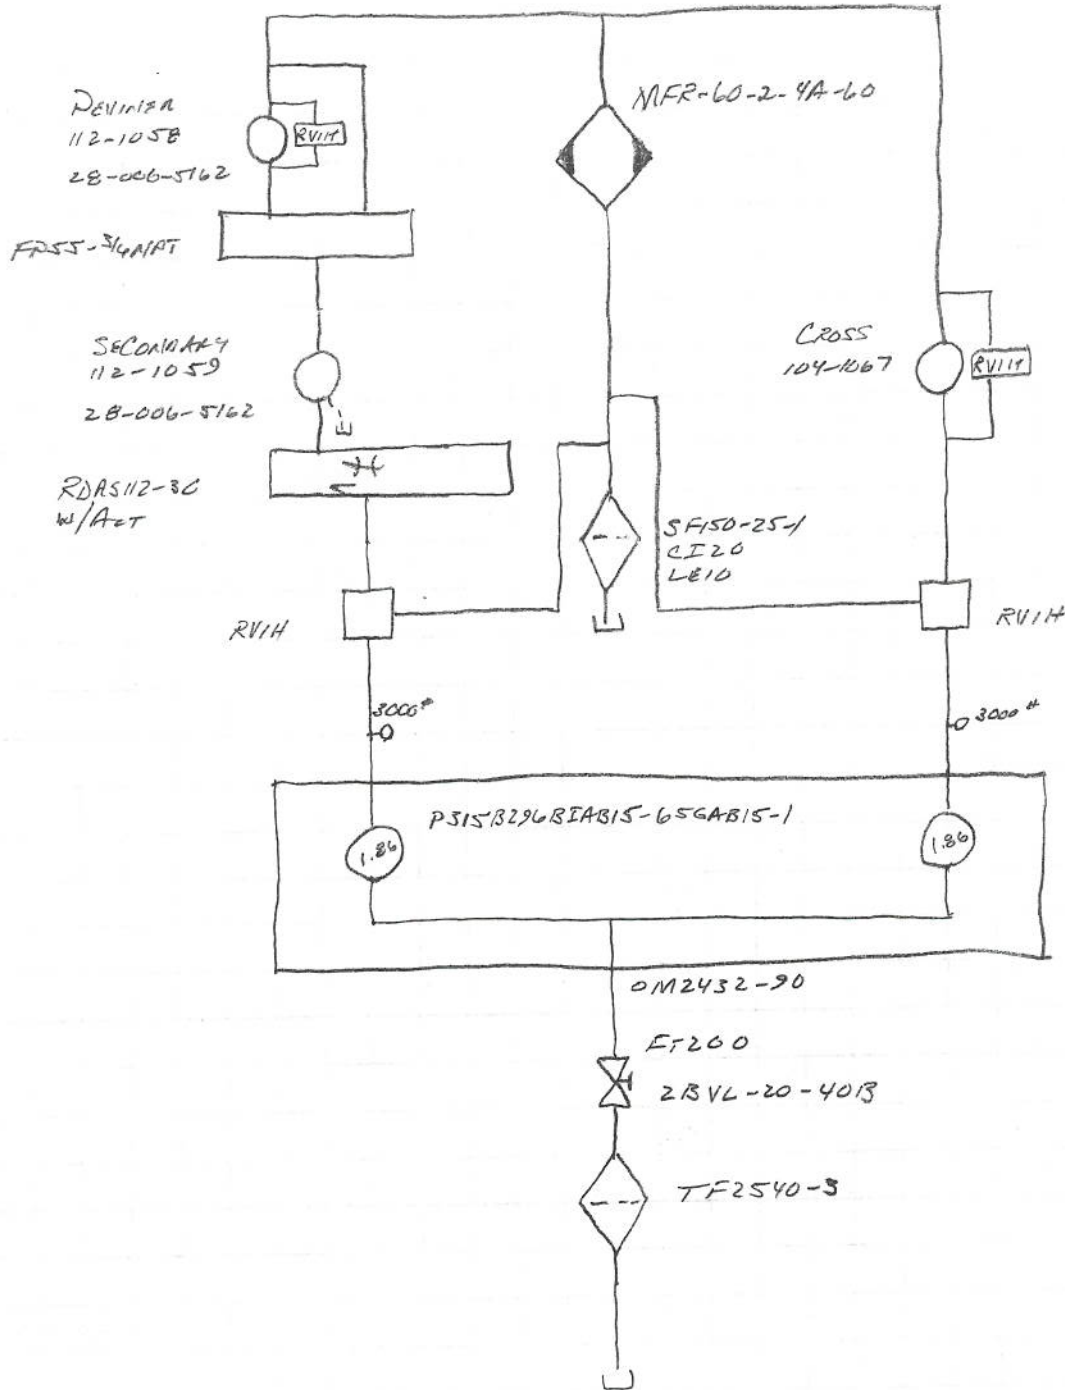

2/23/12
#12058
WOLLEY SEA
LRPTW (R.H.)