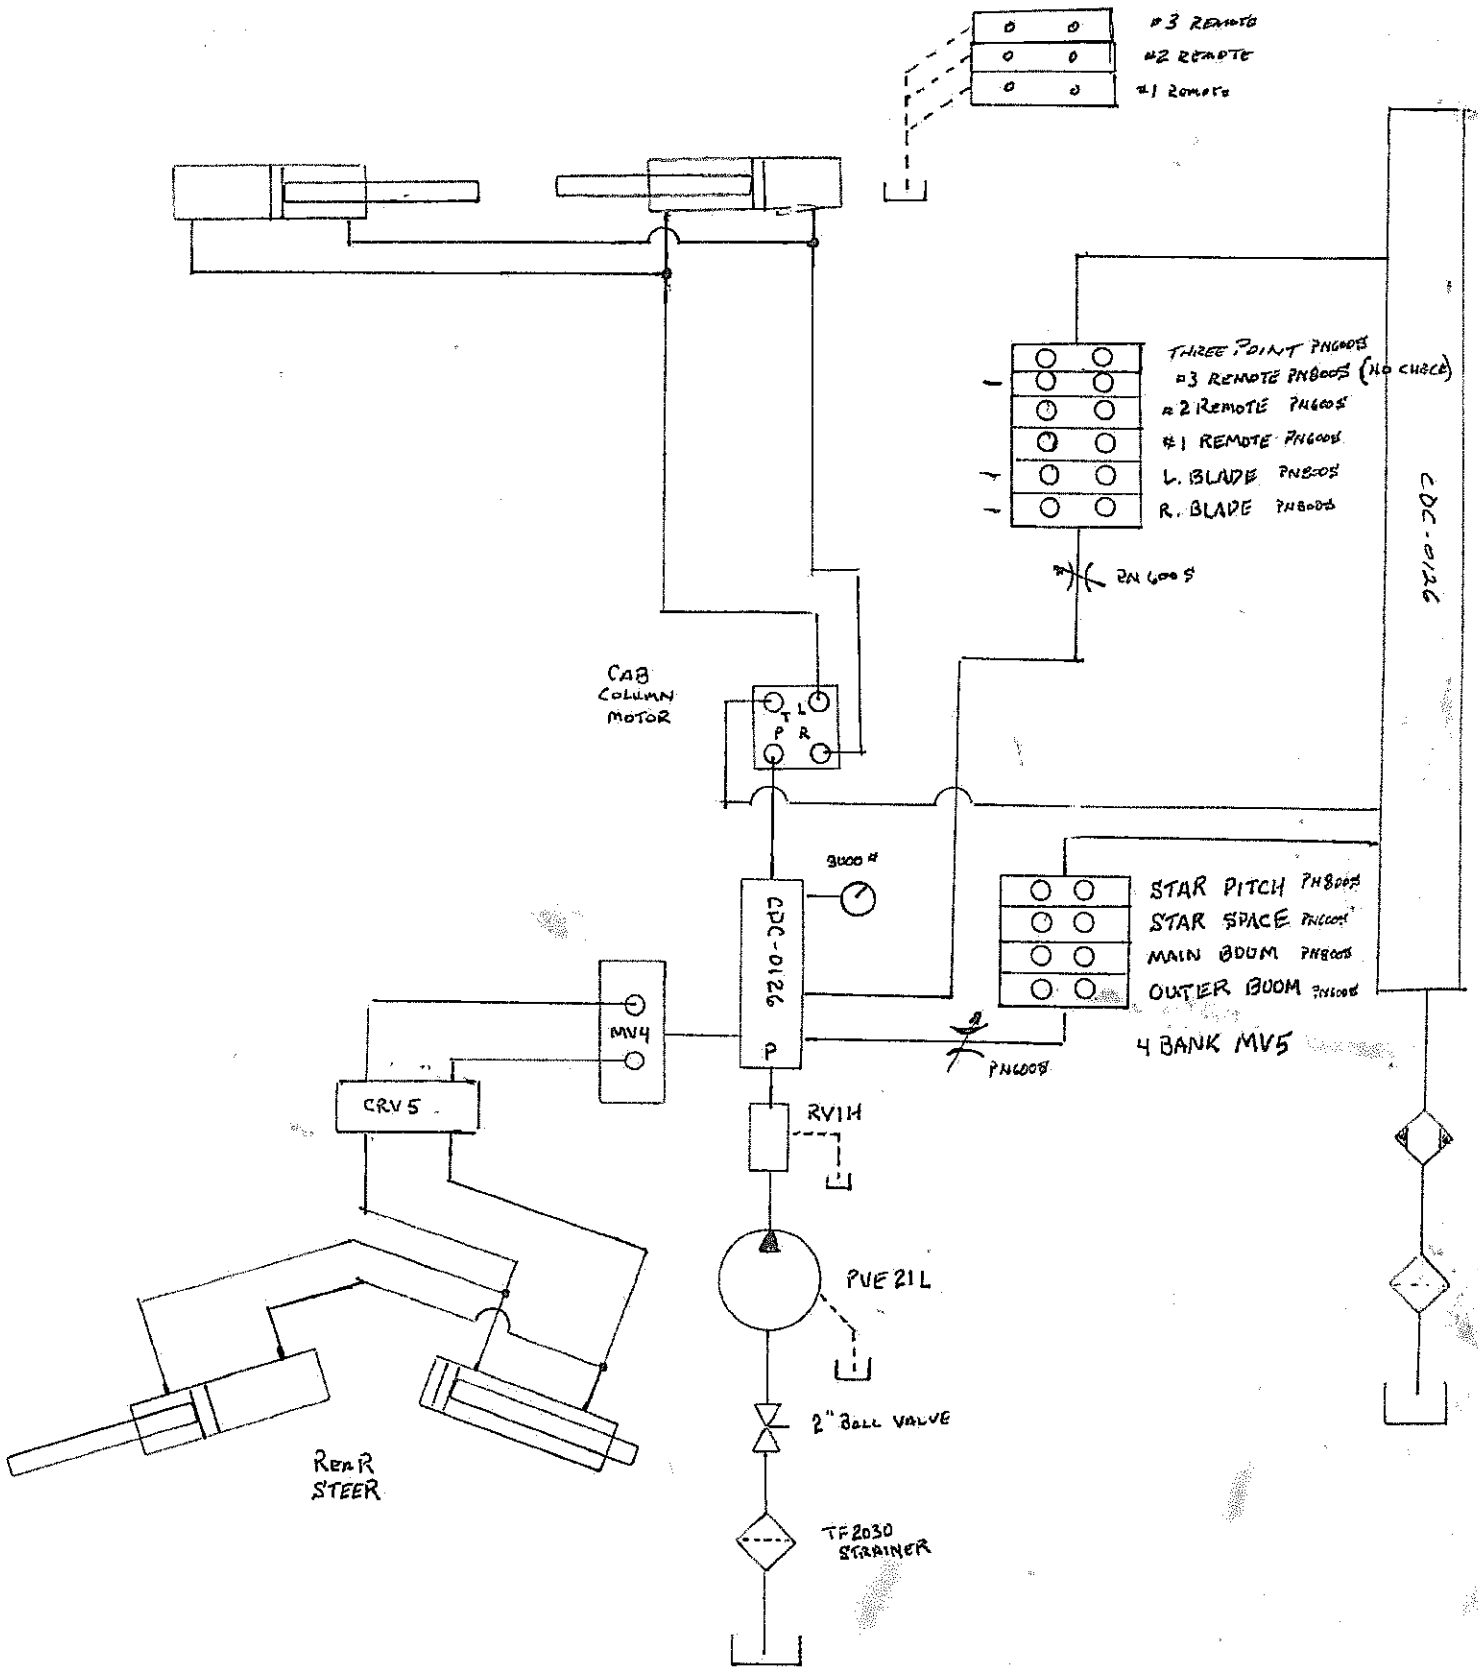

W.O.#56217

4 Row HORSE RADISH HARVESTER

1997 HARVESTER

#97121

Ground Drive

4 Row

"CHOPPER Circuit"
FRONT THREE POINT

4 Row

Right Primary-Left Primary

Ground Drive

4 Row HORSE RADISH HARVESTER 1997 HARVESTER #5217

N-14
2215-236
KTS-01-037

MS15-B-121-R18-1120-1120-200
7143780A
MS18-2-121-R18-1120-50
6743701K

MS15-B-121-R18-1120-50
7143780D
MS18-2-121-R18-1120-50
6743701K

4 Row

CHOPPER Circuit
FRONT THREE POINT

Right Primary-Left Primary

4 Row