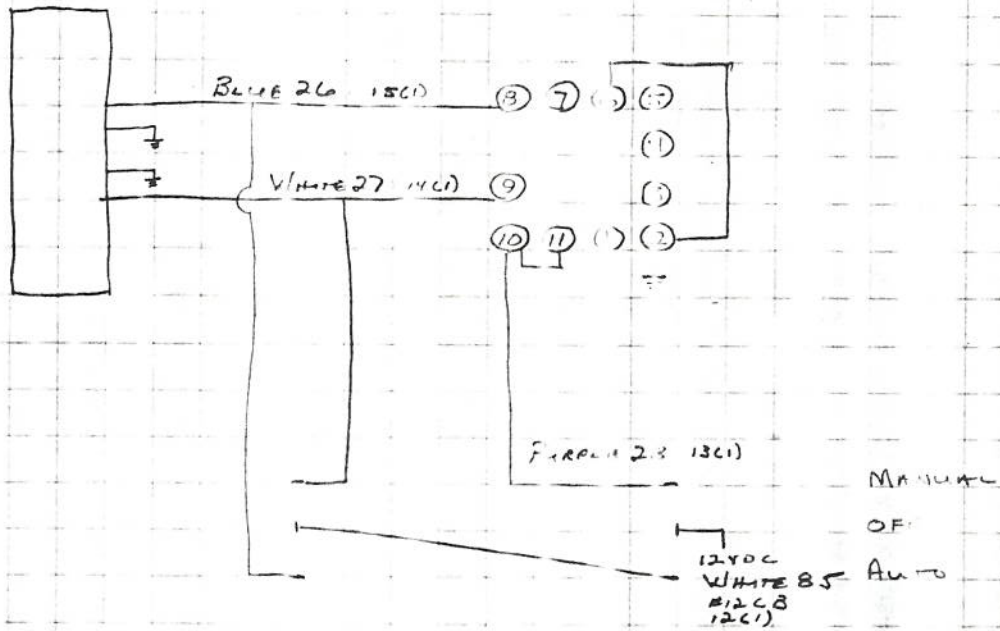

AIR HEAT CLEANER

SEC

FR