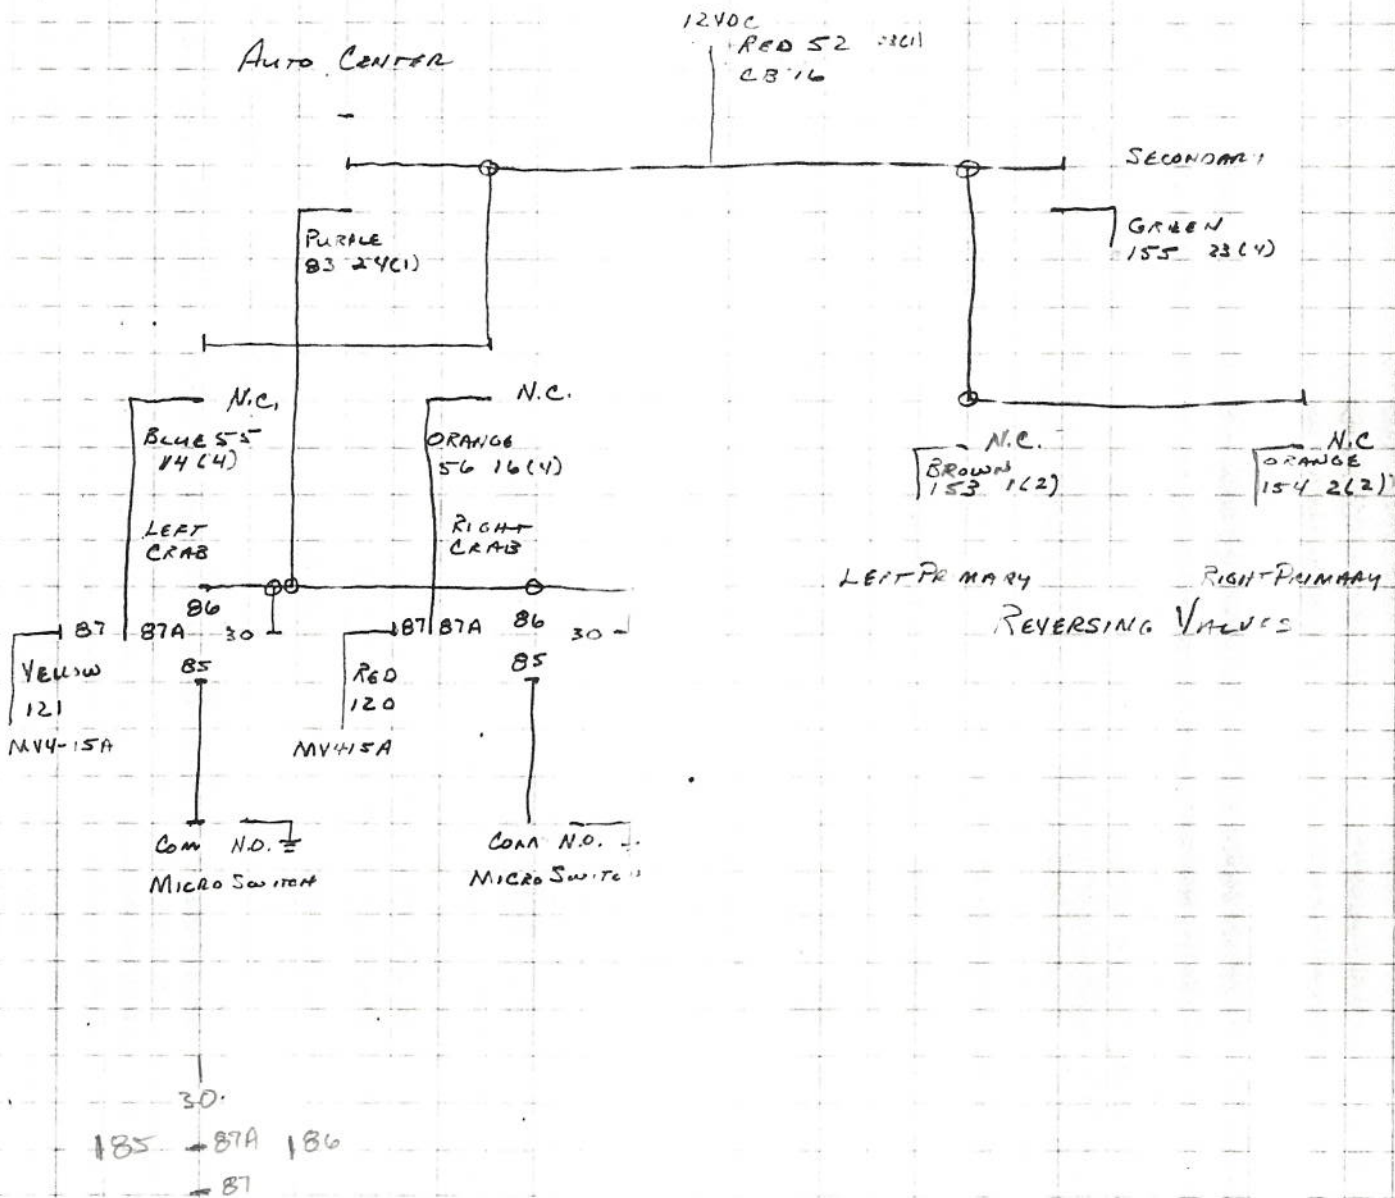

#1717

4RSPH w/65"AH

TOT Seed Farms

2012

1998 M-TABLE REVERSE

# FOOT PEDAL SWITCH

30A	30A	30A	20A	30A	20A	20A	30A	20A	20A	30A	30A	20A
13	12	11	10	9	8	7	6	5	4	3	2	1
A/C	ALTIMETERS	BACKLASH	FUEL	CAB	"HOT"	3x4	RADIO	CONVEYORS	WARN	LEFT	RIGHT	HAZARD
VINE BEET	ROAD	PUMP	REAR	FIELD	CAB	2-SPEED	WIPER	(YELLOW 89C1)	SPEEDOMETER	WORK	WORK	TURN
WHITE	LIGHTS	RED	REAR	LIGHTS	OVER	4X4	RED	RED	GR. DRIVE	LIGHTS	LIGHTS	LIGHTS
B5C1	BROWN	B31(1)	RED	REAR	HEAD	GAUGE	12 2C3	RED	BLU/BROWN	ORANGE	GREEN	YELLOW
	BROWN	B3C1	RED	POWER	POWER	PANIC	18 1C2	RED	A.I. FAN	90C1	91C1	92C1
HORN STAT	TURN STAT			AUX OUT	RED	RED			YELLOW/BLACK 15			
CB1	CB1			ORANGE	22 6C1	21(4)			H.V. OIL LEVEL			
YELLOW 92C1	BROWN 502(5)			BLACK	154 15C3	143(2)			CRUISE PRESS.			
				BLACK	0012(1)	0012(1)			BLACK 60			
				BLACK	0012(1)	0012(1)			BLACK 017 C1 (WARN)			

30A	20A	20A	30A	20A
17	16	15	14	13
CAB ROAD	STEERING	REVERSING	VALVES	
LIGHTS	RED	RED	BLUE/RED	
RELAY	52 (2) (LOW)	FRONT STEER	MICRO (LOW)	UNIFORM
	WHITE	100		

30A	20A	20A	30A	20A
17	16	15	14	13
CAB ROAD	STEERING	REVERSING	VALVES	
LIGHTS	RED	RED	BLUE/RED	
RELAY	52 (2) (LOW)	FRONT STEER	MICRO (LOW)	UNIFORM
	WHITE	100		

30A	20A	20A	30A
17	16	15	14
CAB ROAD	STEERING		SPACE
LIGHTS	REVERSING		
RELAY	VALVES		
	RED		
	52		
	223(1)		