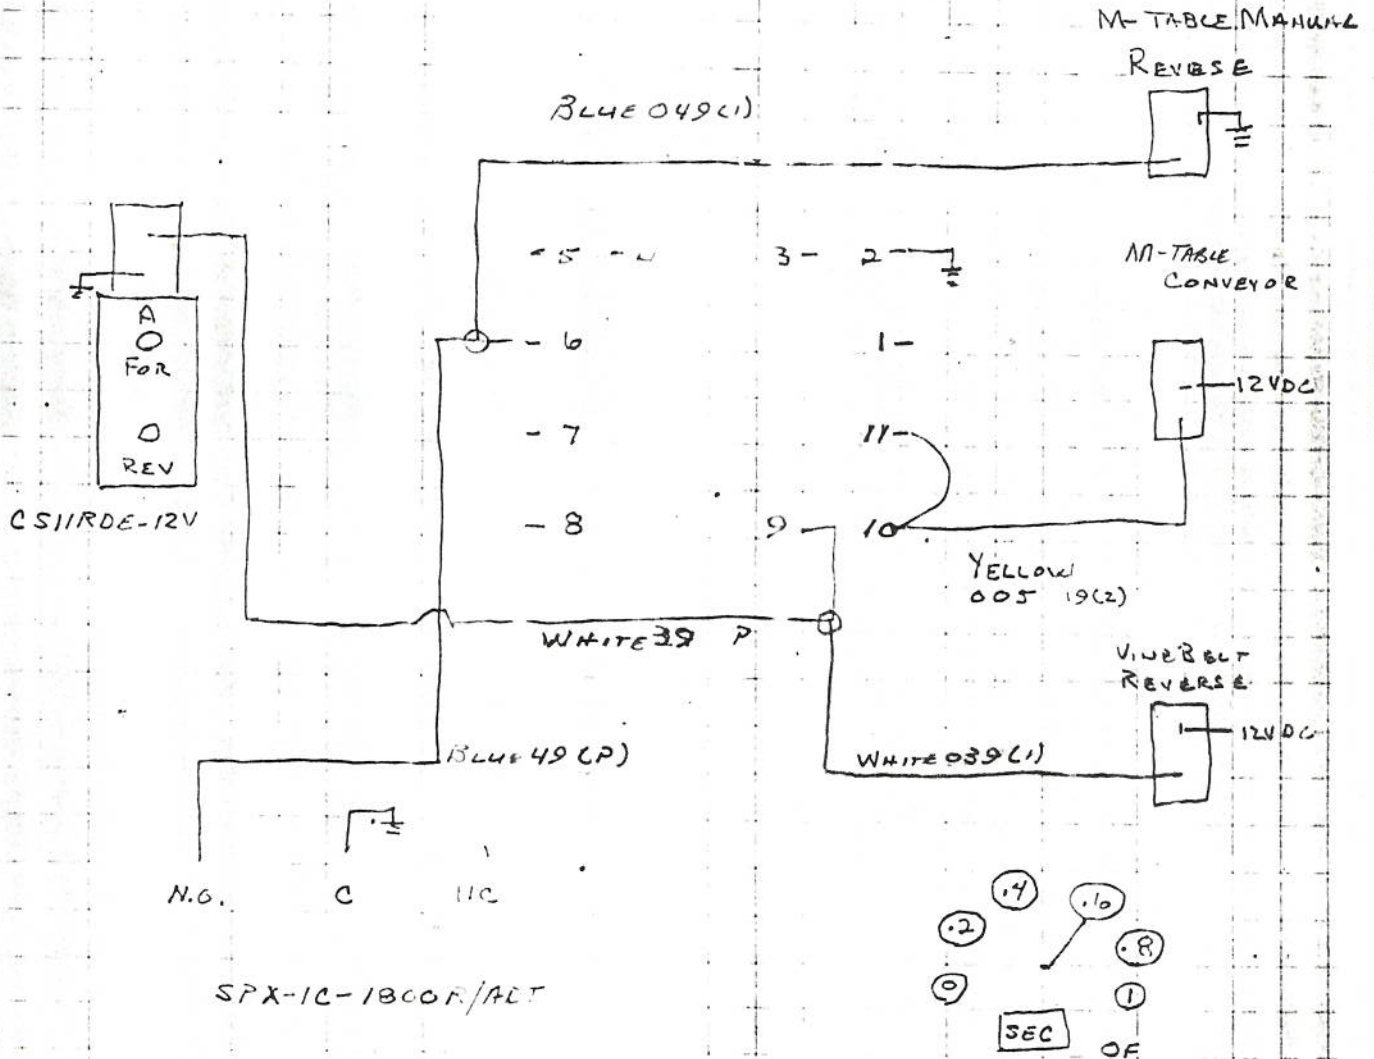

1998 M-TABLE REVERSE