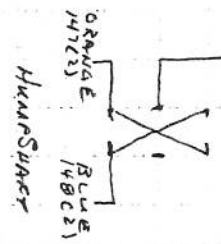

Make

Make

Blue 26 (1)

Purple 28 (1)

White 27 (1)

SPARKS TO PAGES

Yellow 42 (1)

White 43 (1)

Red 44 (1)

Brown 47 (1)

Blue 48 (1)

Aux Outlet

4X4 Relay

BZ65C2

8/27/01
 # 2106 Wilson
 #RSPW1 w/50" A.H.

DTS-0150C
WIRE LENGTH 13'6"