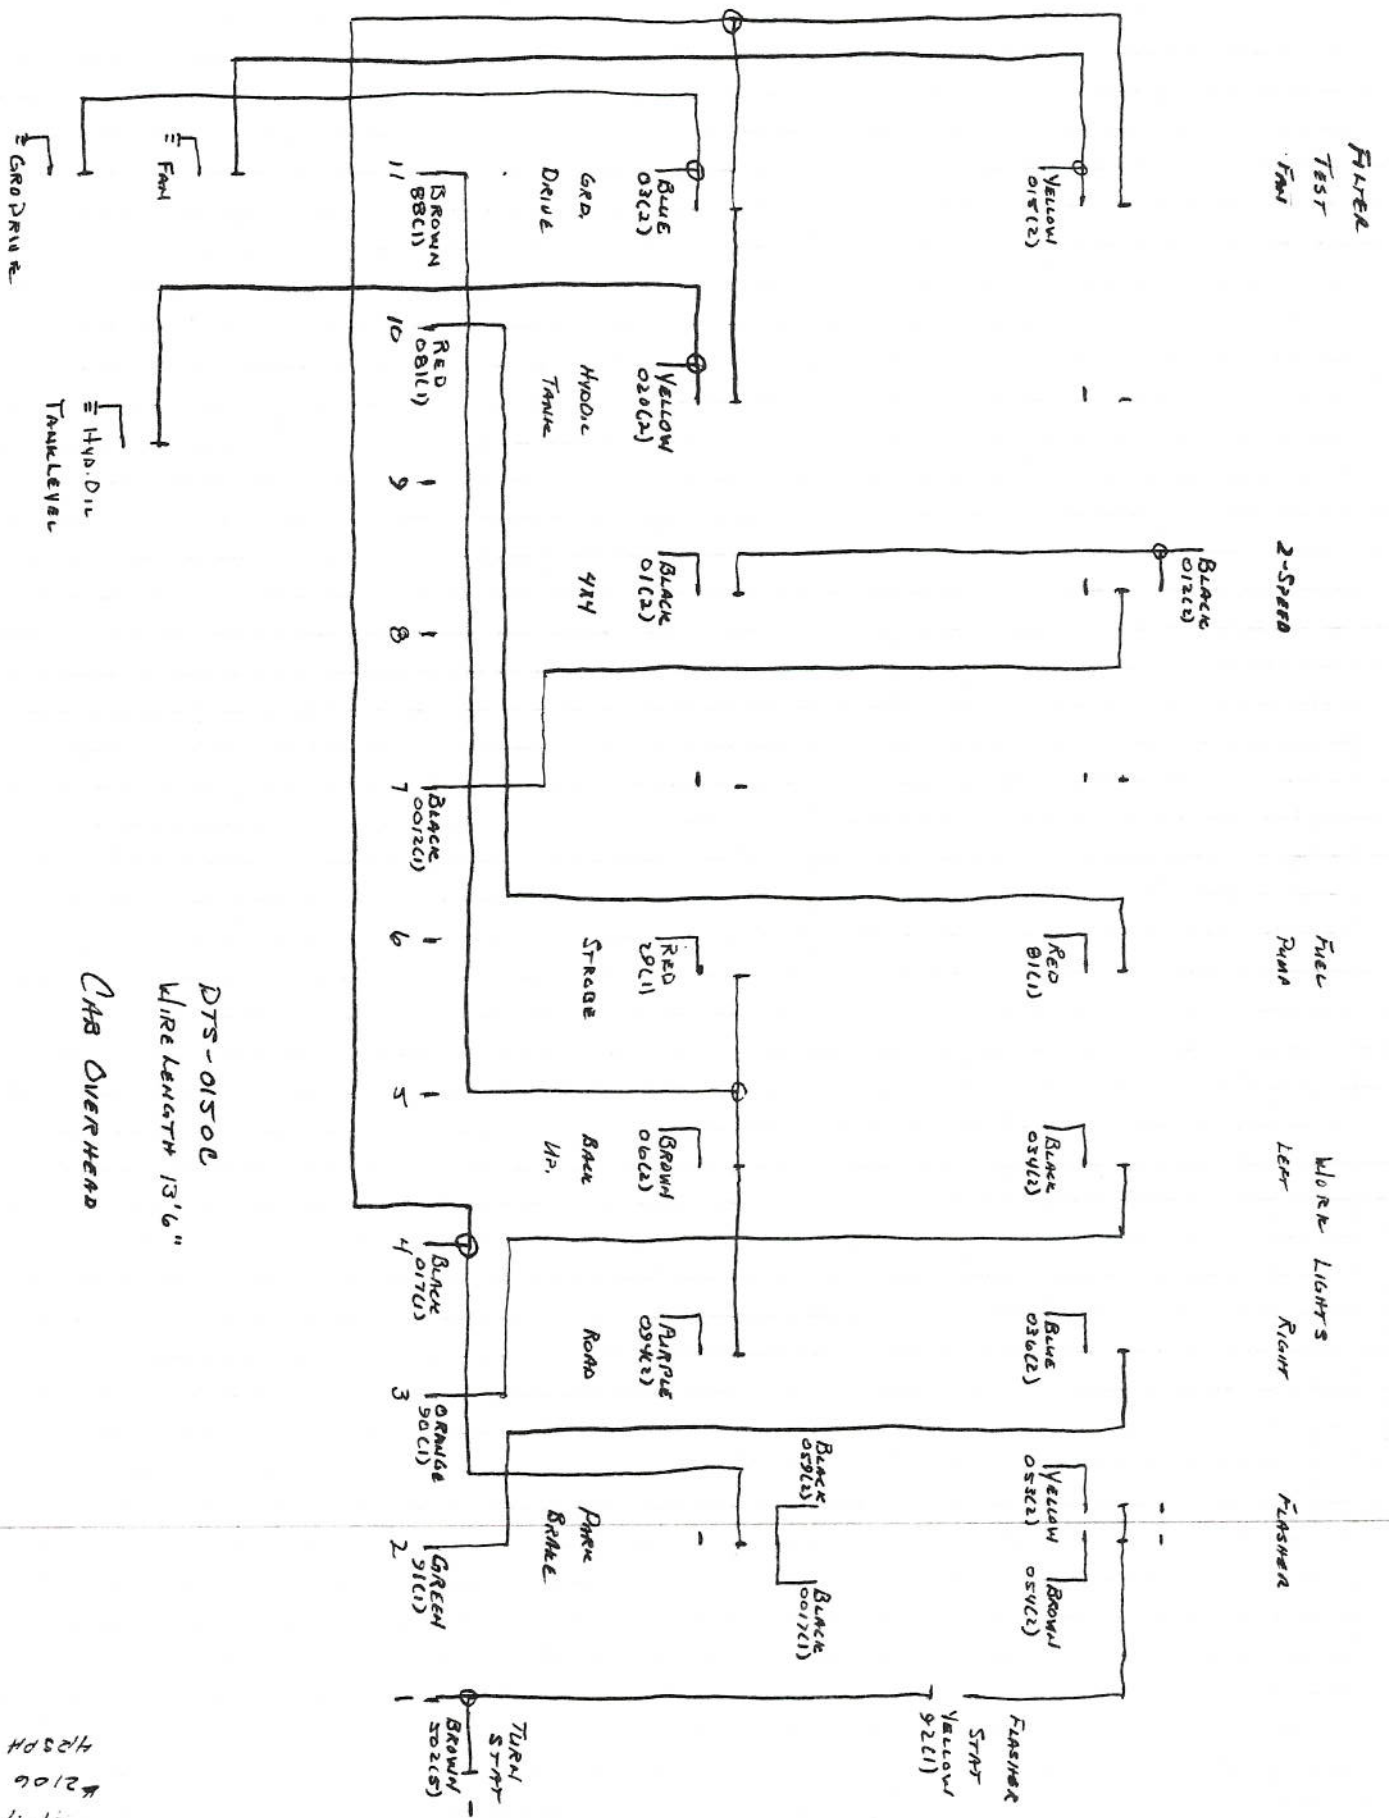

Red 44 (1)

Brown 47 (1)

Blue 48 (1)

Aux Outlet

4X4 Relay

BZ65C2

8/27/01
 # 2106 Wilson
 #RSPW1 w/50" A.H.

DTS-0150C
WIRE LENGTH 13'6"

CHB OVERHEAD

08/27/01
#2106 Wilson
4250H W/50" A.H.

FOOT PEDAL SWITCHES

CENTERING

STEERING

LOWER
SECONDARY

REVERSING

LEFT