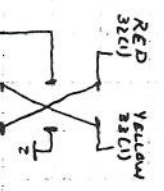

S P E E D

C O N T R O L S

LTRIM RTTRIM

SEC

SIDE

VIB

Mr. H. ALLEN

Make

Make

Make

Blue 26 (1)

Purple 28 (1)

White 27 (1)

SPARKS TO PAGES

Yellow 42 (1)

White 43 (1)

Red 44 (1)

Brown 47 (1)

Blue 48 (1)

Aux Outlet

4X4 Relay

BZ65C2

8/27/01
 # 2106 Wilson
 #RSPW1 w/50" A.H.

DTS-0150C
WIRE LENGTH 13'6"