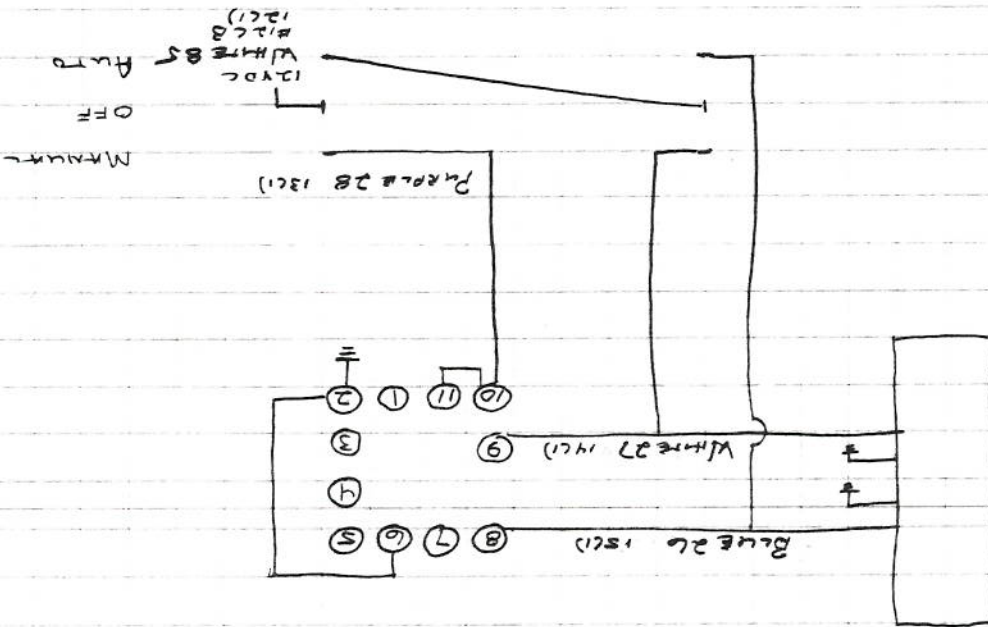

CHB OVERHEAD

08/27/01
#2106 Wilson
4250H W/50" A.H.

FOOT PEDAL SWITCHES

CENTERING

STEERING

LOWER
SECONDARY

REVERSING

LEFT

1
 30
 85
 86
 87

LEFT WHEEL #1
 RIGHT WHEEL #2

Box ON FRONT SIDE

LEFT PRIMARY
 RIGHT PRIMARY

LOWER SECONDARY
 ST6
 (GREEN 155C2)

RED
 22C1
 2816

LEFT
 STEERING
 (DS115) CENTRING
 RIGHT

LEFT PRIM
 REVERSING
 RIGHT PRIM
 (842-6634)

Automatic Counter Lift

Mode Setting - B
 OMRON H3GR
 SUBSTURTE

PMYHA-H-DE12V

FR

SED

MOUNT

AIR FLOW CLEANER