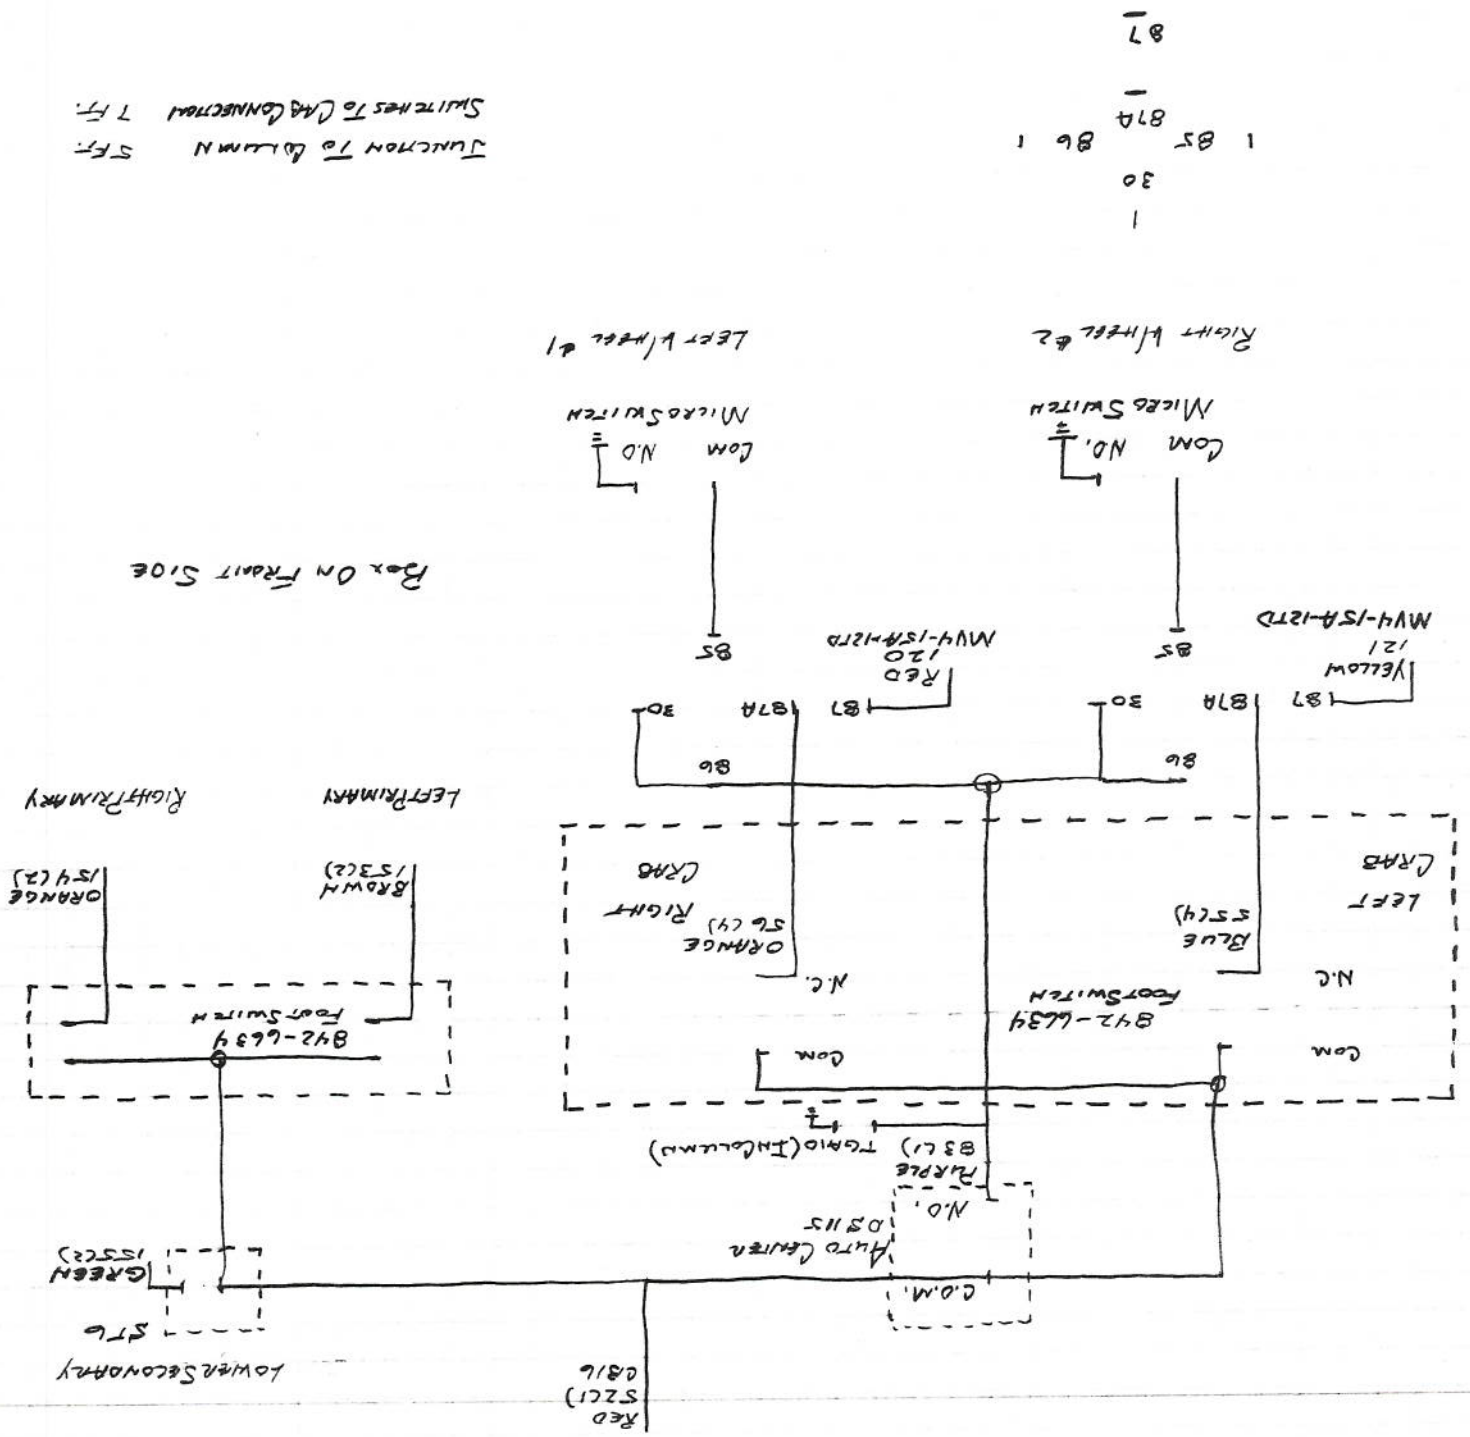

CHB OVERHEAD

08/27/01
#2106 Wilson
4250H W/50" A.H.

FOOT PEDAL SWITCHES

CENTERING

STEERING

LOWER
SECONDARY

REVERSING

LEFT

RIGHT

LT PAIM

Rt PAIM

CENTERING

STEERING COLUMN

FOOT PEDAL SWITCHES
 LEFT (842-6634) RIGHT
 STEERING
 (DS115) CENTRING
 LOWER SECONDARY (LST6) REVERSING
 RIGHT PRIM
 (842-6634)

SWITCHES TO CMA CONNECTION 7 FT.
 JUNCTION TO COLUMN 5 FT.