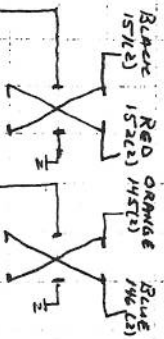

S P E E D

C O N T R O L S

LTRIM RTTRIM

SEC

SIDE

VIB

Mr. H. ALLEN

Make

Make

Make

Blue 26 (1)

Purple 28 (1)

White 27 (1)

SPARKS TO PAGES

Yellow 42 (1)

White 43 (1)

Red 44 (1)

Brown 47 (1)

Blue 48 (1)

Aux Outlet

4X4 Relay

BZ65C2

8/27/01
 # 2106 Wilson
 #RSPW1 w/50" A.H.

DTS-0150C
WIRE LENGTH 13'6"

CHB OVERHEAD

08/27/01
#2106 Wilson
4250H W/50" A.H.

FOOT PEDAL SWITCHES

CENTERING

STEERING

LOWER
SECONDARY

REVERSING

LEFT