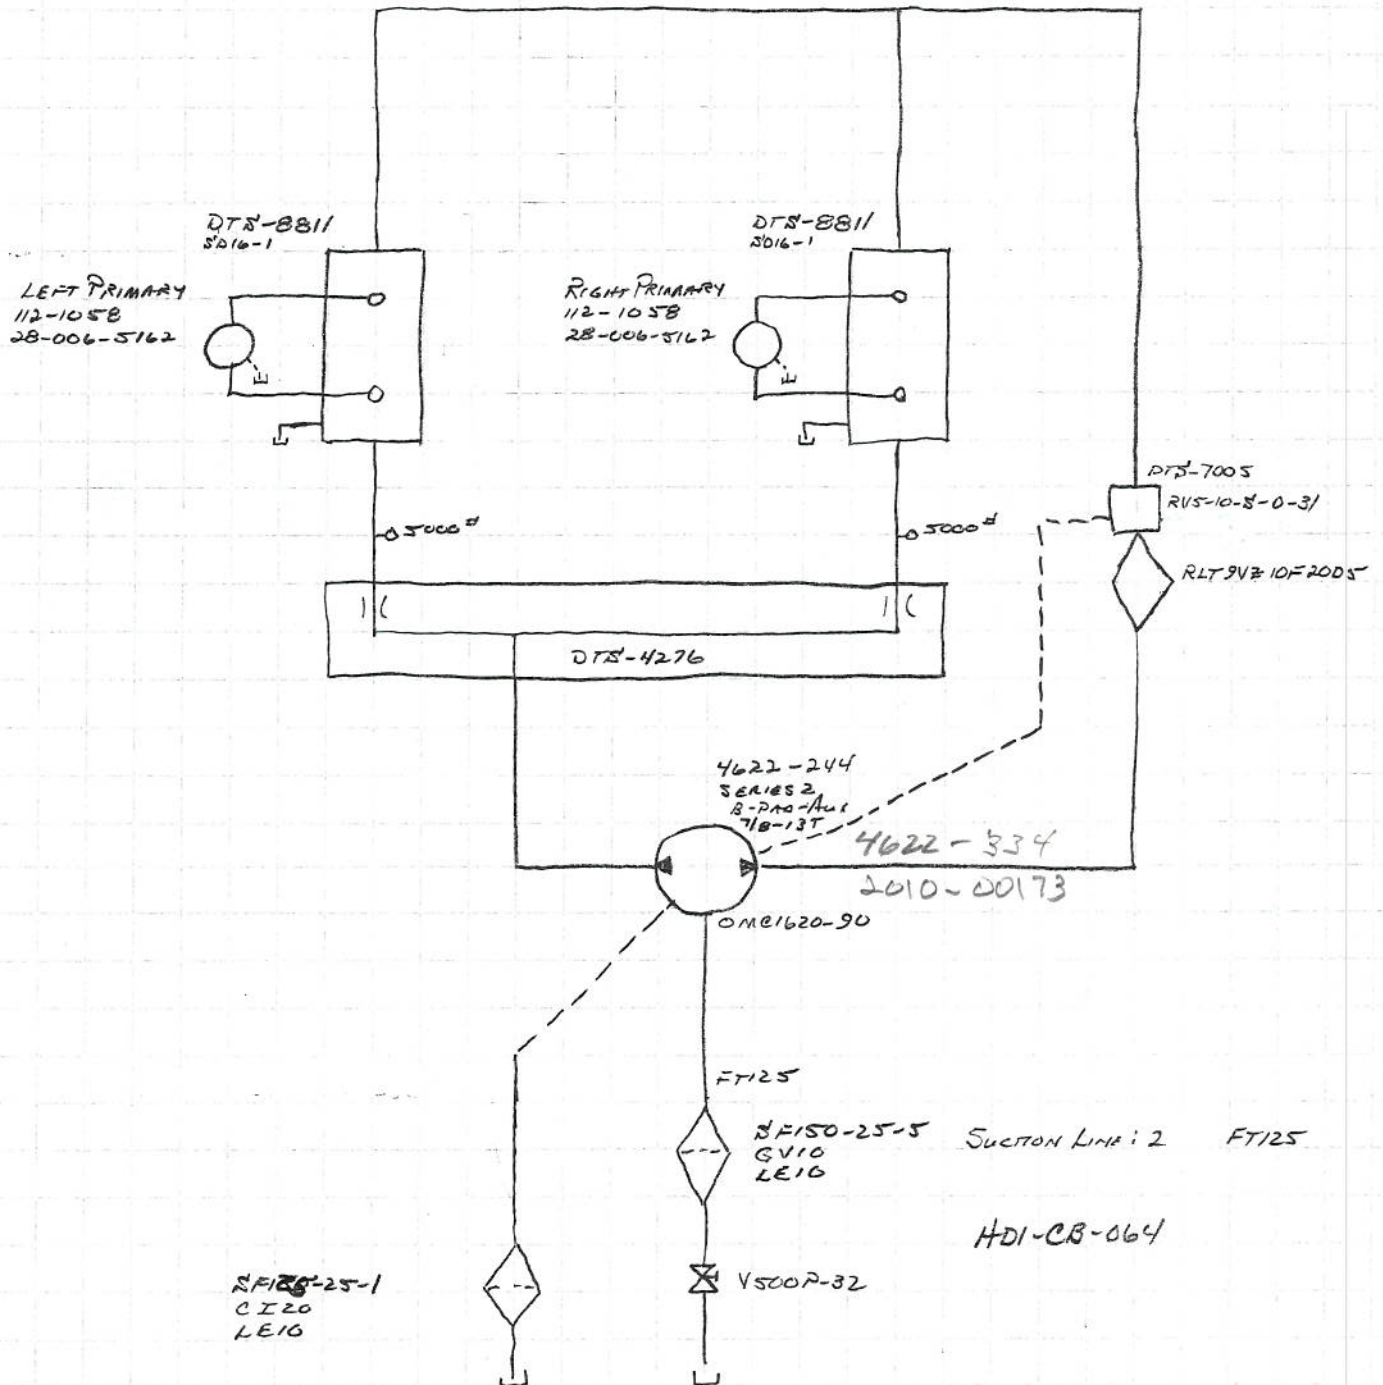

#07017

Lundy

6 R PTW

07017

LUNDY

3/29/2007

6RPTW

PLUG #1

PIN

1	RED	2	COULTER MV5 VALVE
2	BLUE	3	LEVELING MV5 VALVE
3	ORANGE	4	SECONDARY RDRS112-30 ACTUATOR
4	YELLOW	5	FLASHERS
5	BROWN	6	SECONDARY REVERSING VALVE
6	RED	7	COULTER MV5 VALVE
7	BLUE	8	LEVELING MV5 VALVE
8	ORANGE	9	SECONDARY RDRS112-30 ACTUATOR
9	BLUE	13	LEFT SHAKER RDRS112-30 ACTUATOR
10	ORANGE	14	LEFT PRIMARY REVERSING - FORWARD
11	BLACK	17	STEERING MV5 VALVE
12	RED	18	BLADE MV5 VALVE
13	ORANGE	19	LEFT PRIMARY REVERSING - REVERSE
14	BROWN	21	CROSS CONVEYOR SWITCH TO SV3-16 SOLENOID
15	BLACK	22	STEERING MV5 VALVE
16	RED	23	BLADE MV5 VALVE
17	BLUE	24	LEFT SHAKER RDRS112-30 ACTUATOR
18	WHITE	28	CROSS CONVEYOR MV5 VALVE
19	BLUE	29	CROSS CONVEYOR MV5 VALVE
20	ORANGE	30	RIGHT PRIMARY REVERSING - FORWARD
21	GREEN	31	RIGHT PRIMARY REVERSING - REVERSE
22	RED	32	RIGHT SHAKER RDRS112-30 ACTUATOR
23	YELLOW	33	RIGHT SHAKER RDRS112-30 ACTUATOR
24			
25			
26			
27			
28			
29	BELDEN	8762	CLEAR TO PIN "C" COIL #2 - GREEN FROM KAR-TECH CONTROLLER
30	BELDEN	8762	BLACK TO PIN "D" COIL #2 TO PANEL GROUND
31			
32			
33			
34			
35			
36			
37			

3 - PIN PLUG

PIN #	1	RED	+ 12VDC POWER SUPPLY	8 AWG
	2	BLACK	- GROUND	8 AWG
	3			
PIN #	1	RED	+ 12VDC POWER TO COOLER FANS	10 AWG
	2	BLACK	- PANEL GROUND TO FRAME GROUND	10 AWG
	3			

PULL TYPE WINDROWER

3/30/07
 407017
 LUNAY
 WRPTV

3/27/01
#07017
LUNAY
WRPTV

PULLTYPE WINDROWER