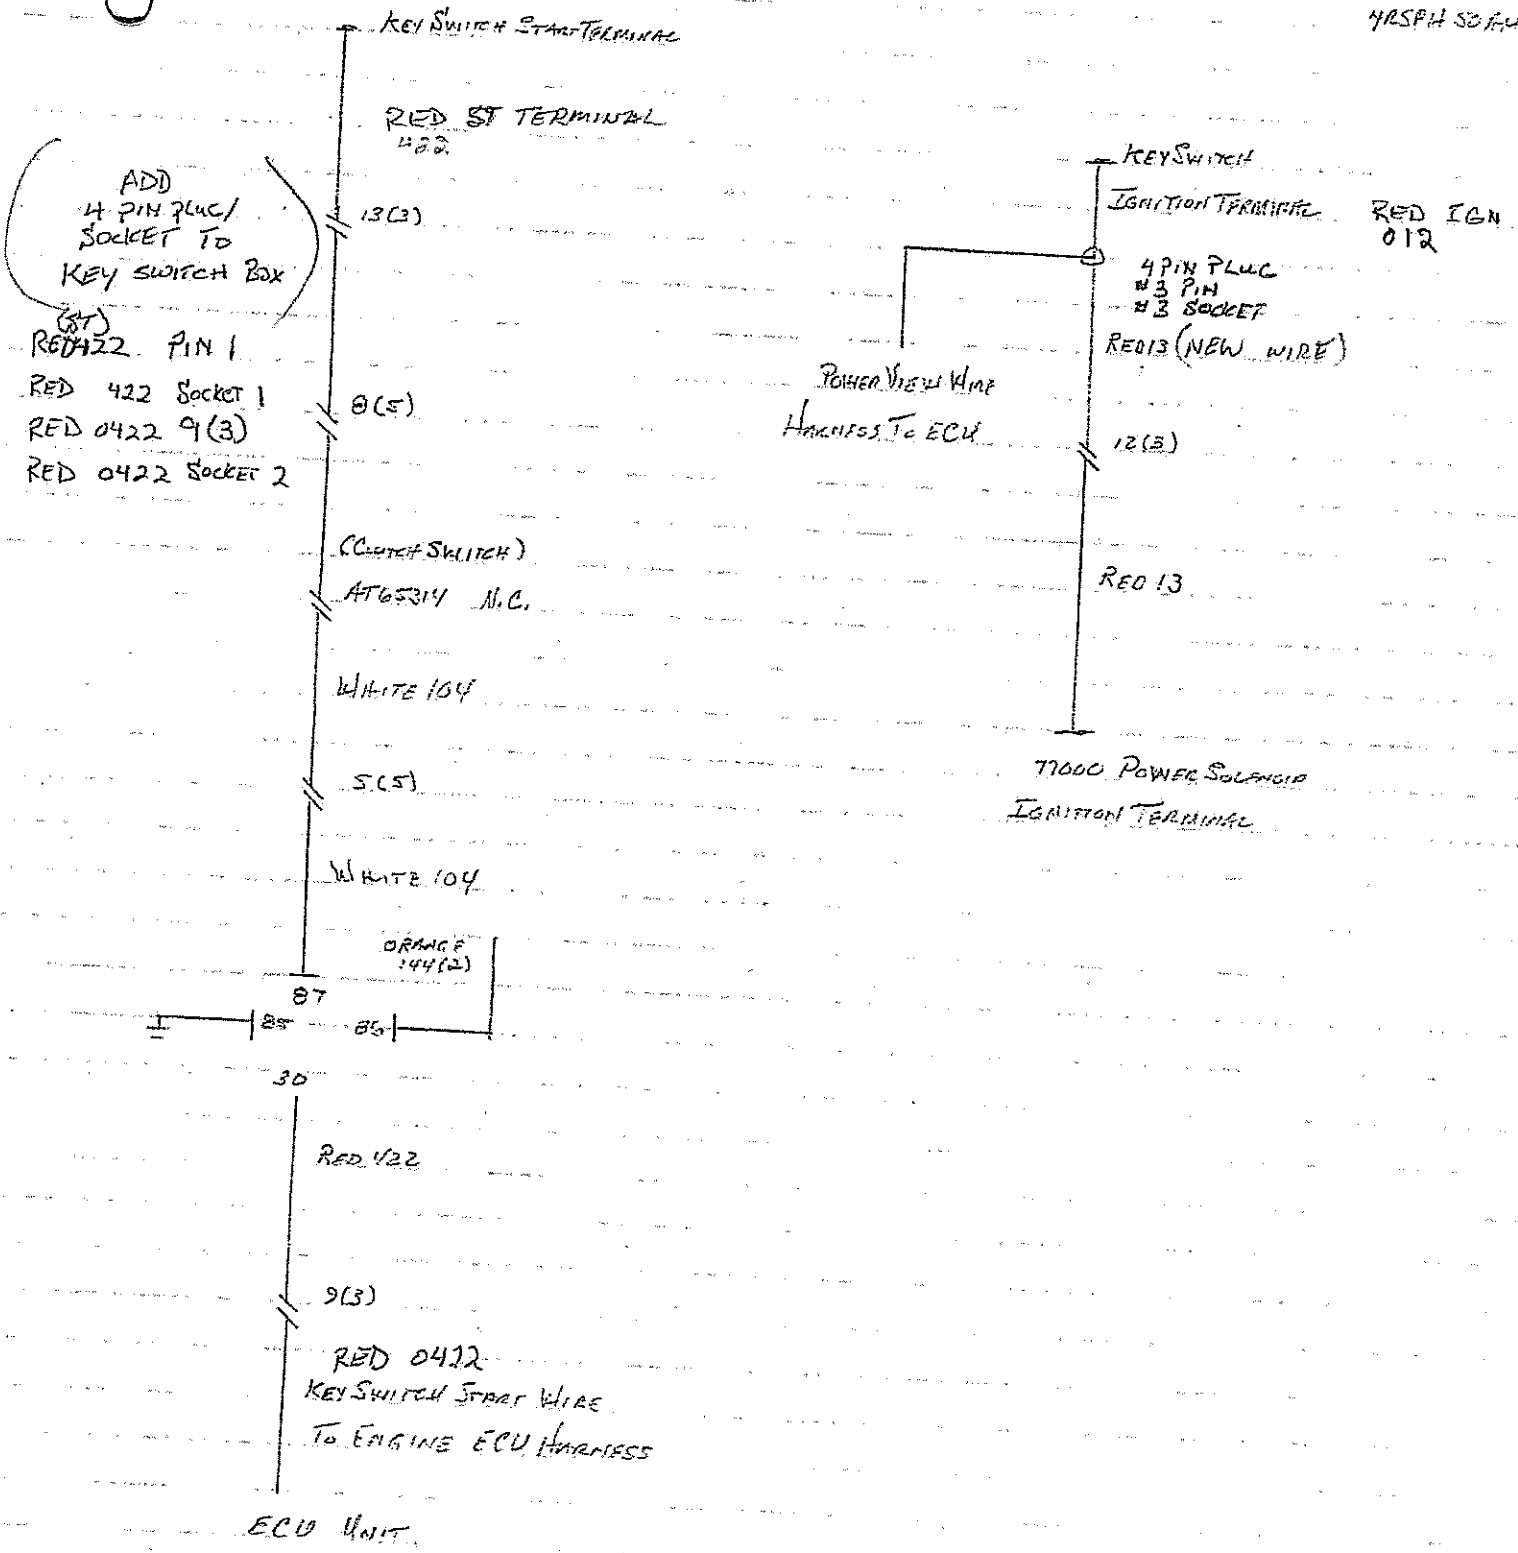

ELECTRONIC J.D. KEY SWITCH
ALTERNATE PANEL

12/17/15
Mitsubishi F800S
4RSPH SOFAD

KRUCKEBERG ELECTRICAL PANEL

WIRE COLOR/NUMBER	DESCRIPTION	LOCATION
YELLOW-92	HAZARD SWITCH INPUT	HAZ STAT
BROWN-502	TURN SIGNAL INPUT	TURN STAT
BLACK-012	2-SPEED INPUT	RELAY #1
BLACK-12	2-SPEED OUTPUT	RELAY #1
BROWN-06	BACK UP LIGHTS INPUT	RELAY #2
BROWN-6	BACK UP LIGHTS OUTPUT	RELAY#2
PURPLE-094	HEAD LIGHTS INPUT	RELAY #3
PURPLE-94	HEADLIGHTS OUTPUT	RELAY #3
BROWN-504	CAB FIELD LIGHTS INPUT	RELAY #4
BROWN-507	CAB FIELD LIGHTS OUTPUT	RELAY #4
BROWN-503	CAB ROAD LIGHTS INPUT	RELAY #5
BROWN-526	CAB ROAD LIGHTS OUTPUT	RELAY #5
BLACK-1	4X4 LOCK INPUT	RELAY #6
BLACK-01	4X4 OUTPUT	RELAY #7
ORANGE-144	START INPUT	RELAY #8
WHITE-104	START OUTPUT	RELAY #8
BLUE-036	RT WORK LIGHTS INPUT	RELAY #9
BLUE-36	RT WORK LIGHTS OUTPUT	RELAY #9
BLACK-34	LT WORK LIGHTS OUTPUT	RELAY #10
ORANGE-090	SEAT RESET	RELAY #11
YELLOW-89	MASTER SWITCH	RELAY #12
ORANGE-90	MASTER SWITCH	RELAY #13
BLACK-804	SEAT	TIME DELAY RELAY
BLACK-810	SEAT	TIME DELAY RELAY
RED-13	IGNITION ON	SOLENOIDS
BLUE-30	LEFT DIGGER BLADE DOWN	T1-TERMINAL STRIP
ORANGE-29	LEFT DIGGER BLADE UP	T2-TERMINAL STRIP
BLACK-119	MASTER DIGGER BLADE DOWN	T3-TERMINAL STRIP
RED-118	MASTER DIGGER BLADE UP	T5-TERMINAL STRIP
BROWN-37	RIGHT DIGGER BLADE DOWN	T6-TERMINAL STRIP
WHITE-35	RIGHT DIGGER BLADE UP	T7-TERMINAL STRIP
BLACK-017	BRAKE/STEER/WARNING/SPEEDOMETER	CB4
GREEN-91	WORK LIGHT SWITCH	CB2
BLACK-0012	2-SPEED/4X4 SWITCHES	CB8
BROWN-88	ROAD/BACK UP/STROBE SWITCHES	CB11
WHITE-85	ACTUATOR SWITCHES	CB12
RED-081	FUEL PUMP SWITCH	CB10