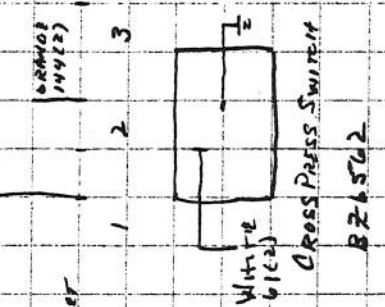

HAGERMAN CHAIR EFC

- 1 12V DC -
- 2 - BLACK
- 3 BLUE 26 (1) (BLUE/WHITE) AUX OUTLET
- 4 WHITE 27 (1) (WHITE/BROWN)
- 1 12V DC -
- 2 - BLACK
- 3 GREEN 45 (1) (GREEN/BROWN)
- 4 ORANGE 46 (1)

BLACK 108(1)

YELLOW 116(1)