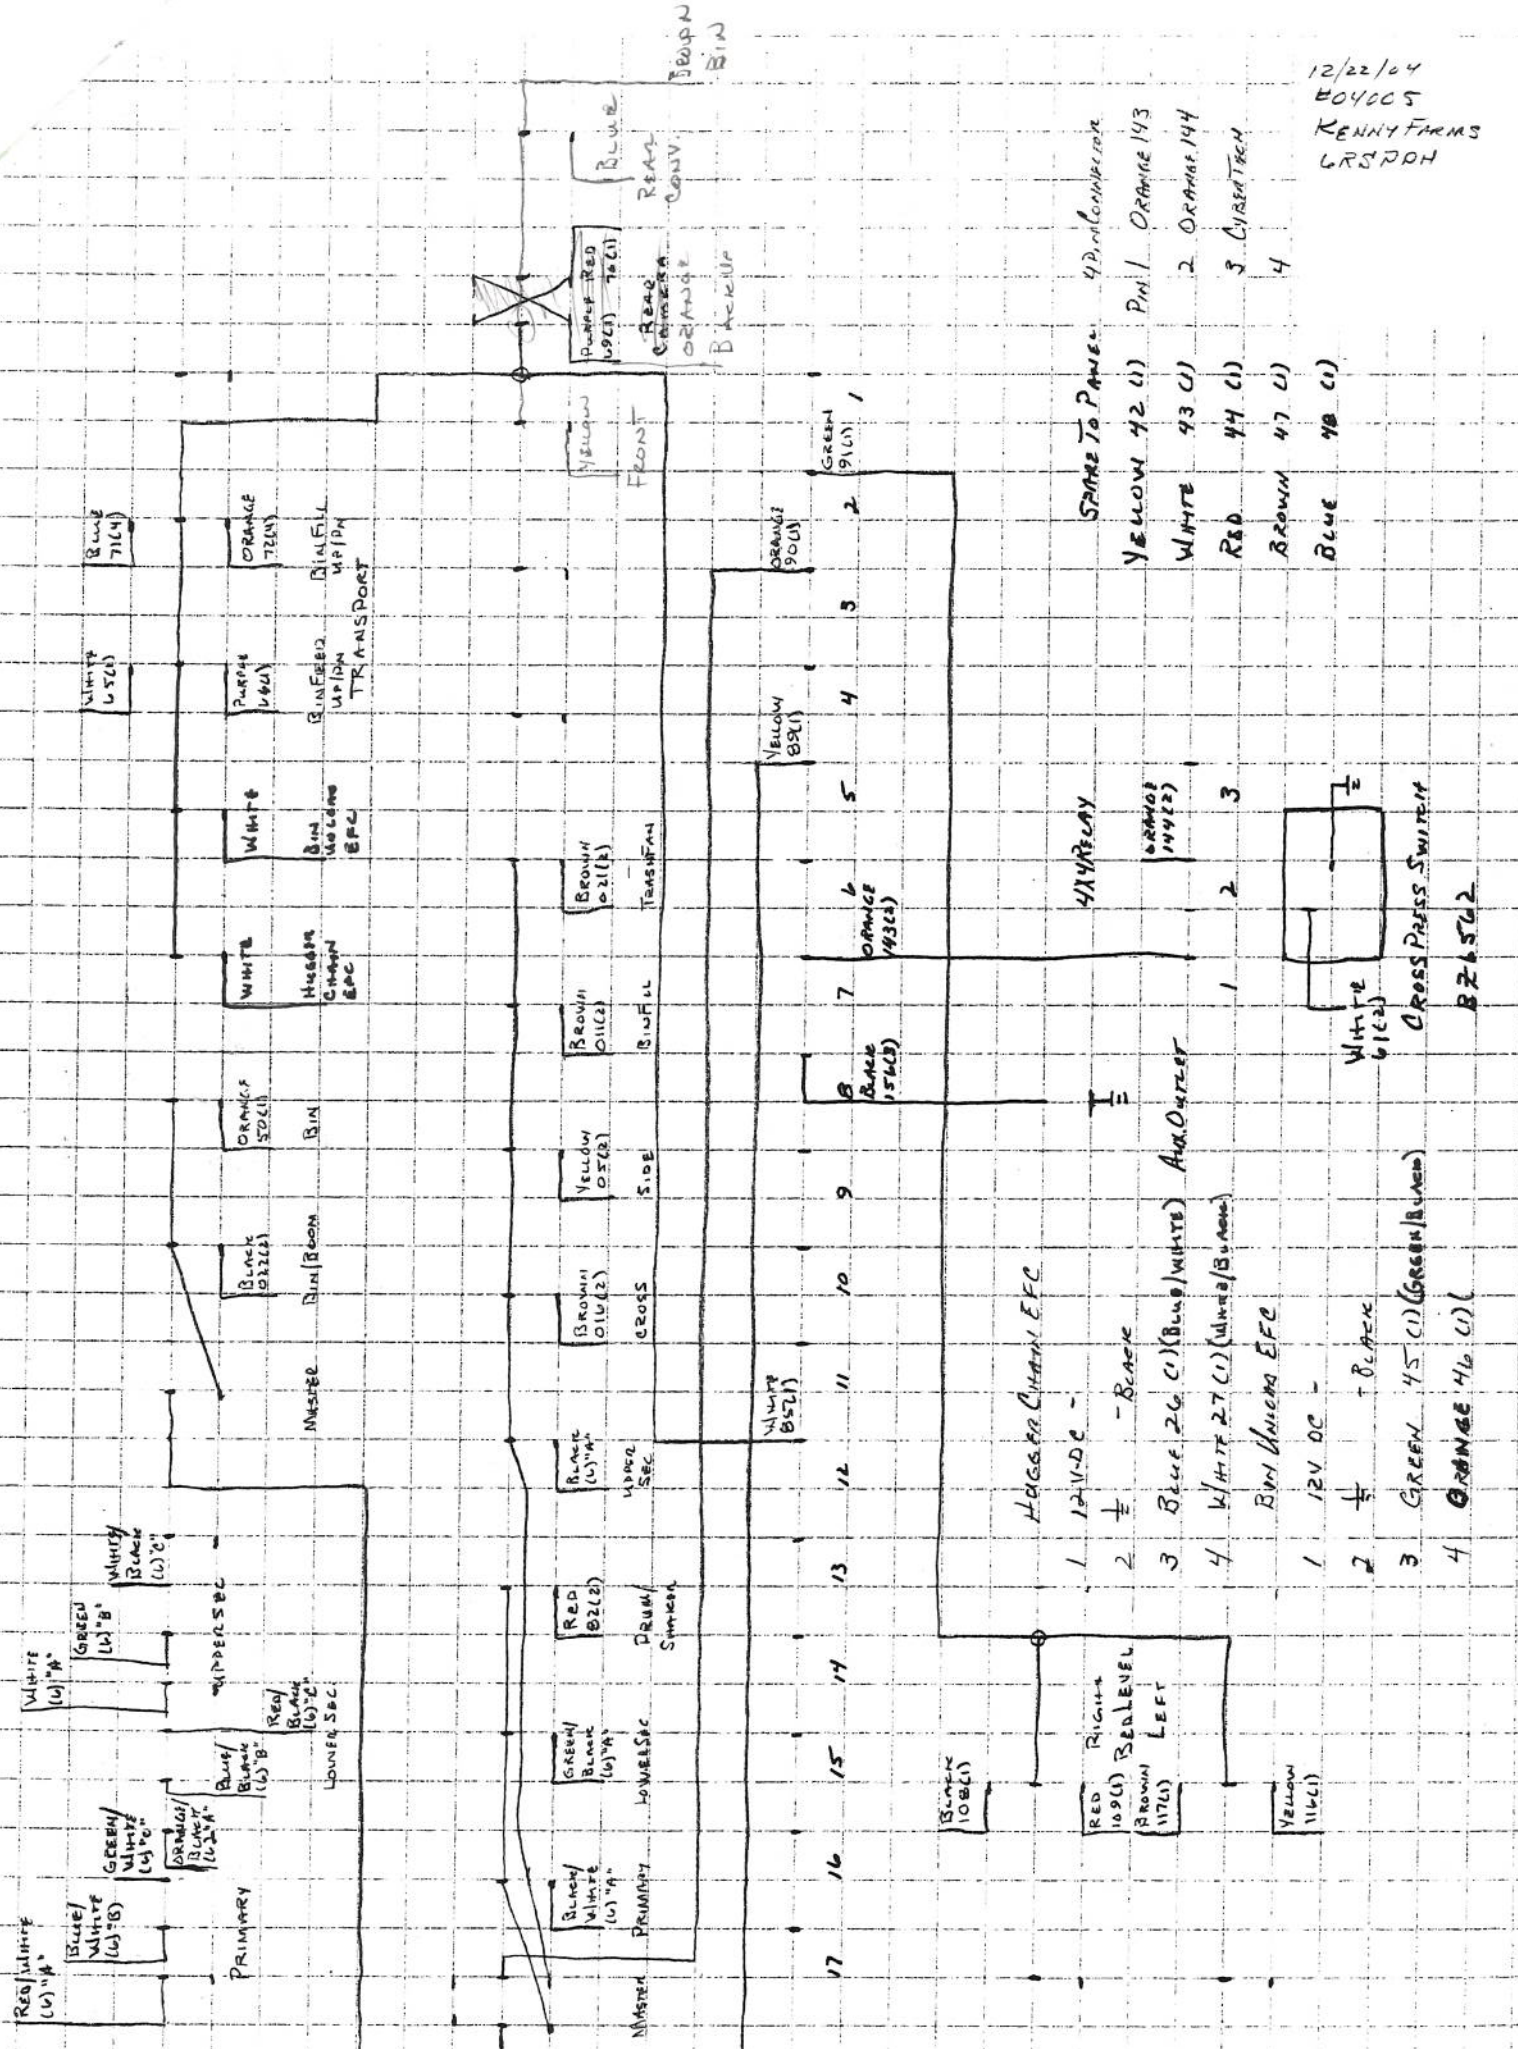

12/22/04  
 404005  
 KENNY FARMS  
 WRSPDH

REAR BIN

SPACE TO PANEL 4P, NO CONNECTION  
 YELLOW 42 (1) Pin 1 ORANGE 143  
 WHITE 43 (1) 2 ORANGE 144  
 RED 44 (1) 3 CYBERTRON  
 BROWN 47 (1) 4  
 BLUE 48 (1)

4/4 REAR

HAGERMAN CHAIR EFC

- 1 12V DC -
- 2 - BLACK
- 3 BLUE 26 (1) (BLUE/WHITE) AUX OUTLET
- 4 WHITE 27 (1) (WHITE/BROWN)
- 1 12V DC -
- 2 - BLACK
- 3 GREEN 45 (1) (GREEN/BROWN)
- 4 ORANGE 46 (1)

BLACK 108(1)

YELLOW 116(1)