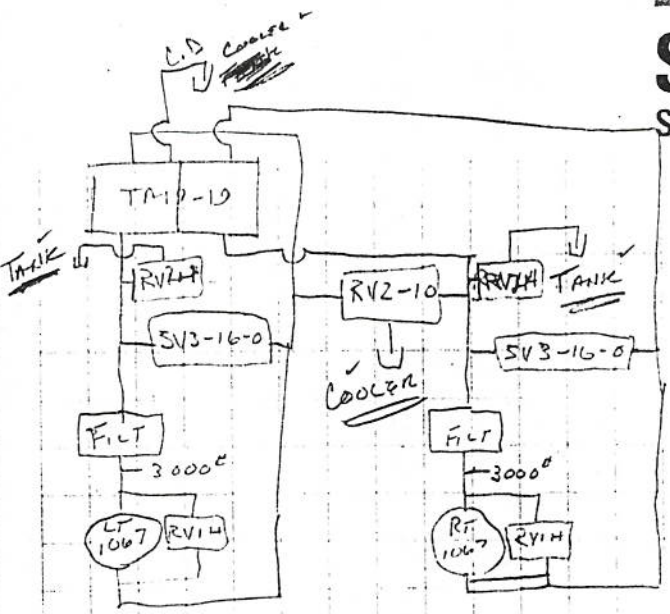

76 C.D. -

COOL 20

RT. -  
L.S. of Motor 50

TANK

TANK

✓ 1645 DRAW

BRAKE SOL

2-SPEED SOL

4X4 SOL

VALVE CODES  
FRONT                      REAR  
BLADE ->                  B.L. SWING  
COULTR                      LIFT  
                                    TILT  
                                    VIBERACT LIFT