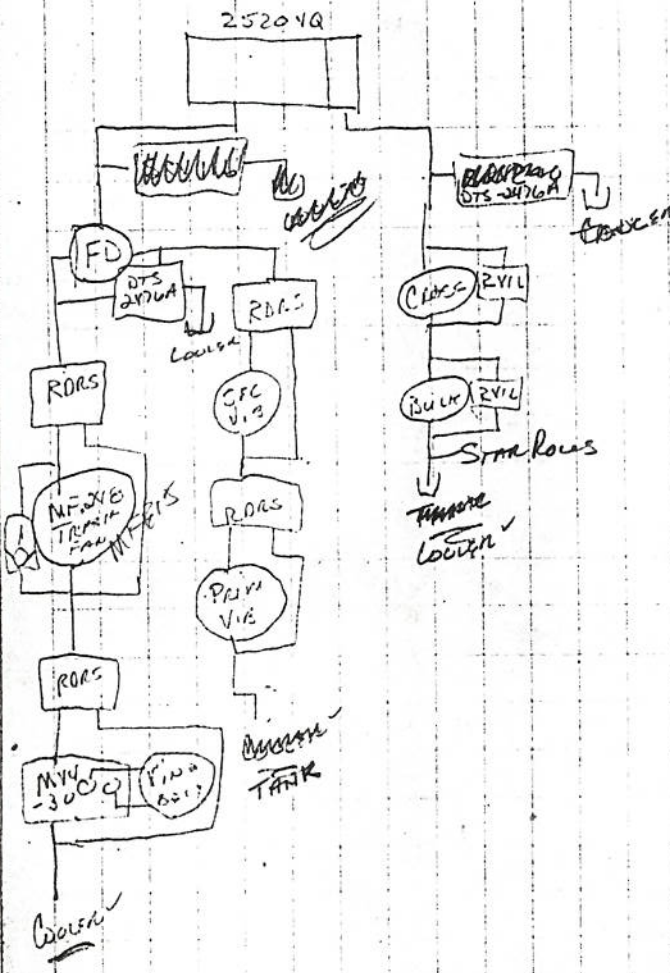

#1404

Texas

6259 #

St. Thru?

TRANFAN 74318 DRH

**Sennett**  
Steel Corporation

TITTS Motor Put On  
#1309 (94)  
FOR MORE RP 1's

MC18C.D's - (603)

76 C.D. -

COOL 20

RT. -  
L.S. of Motor 50

TANK

TANK

✓ 1645 DRAW

BRAKE SOL

2-SPEED SOL

4X4 SOL

VALVE CODES  
FRONT                      REAR  
BLADE ->                  B.L. SWING  
COULTR                      LIFT  
                                    TILT  
                                    VIBERACT LIFT