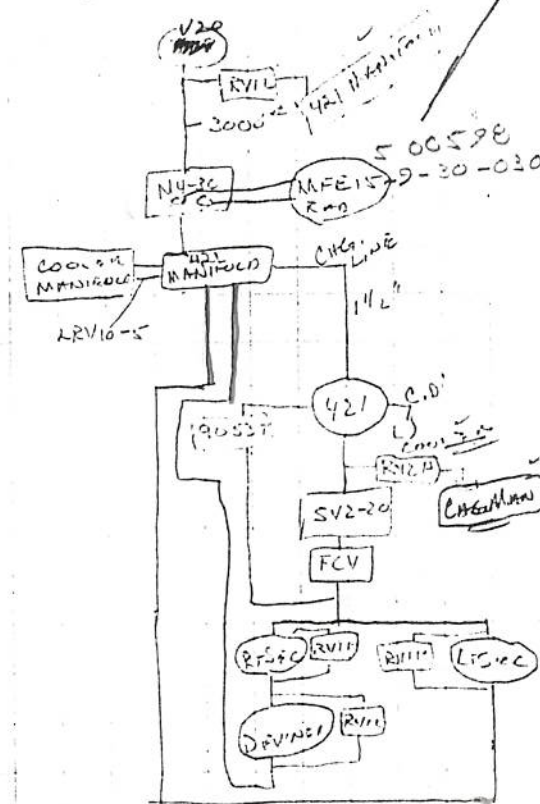

#1404

Texas

6259 #

St. Thru?

TRANFAN 74318 DRH

**Sennett**  
Steel Corporation

TITTS Motor Put On  
#1309 (94)  
FOR MORE RP 1's

MC18C.D's - (603)

76 C.D. -

COOL 20

RT. -  
L.S. of Motor 50

TANK

TANK

✓ 1645 DRAW

BRAKE SOL

2-SPEED SOL

4X4 SOL

VALVE CODES  
FRONT                      REAR  
BLADE ->                  B.L. SWING  
COULTR                      LIFT  
                                    TILT  
                                    VIBERACT LIFT