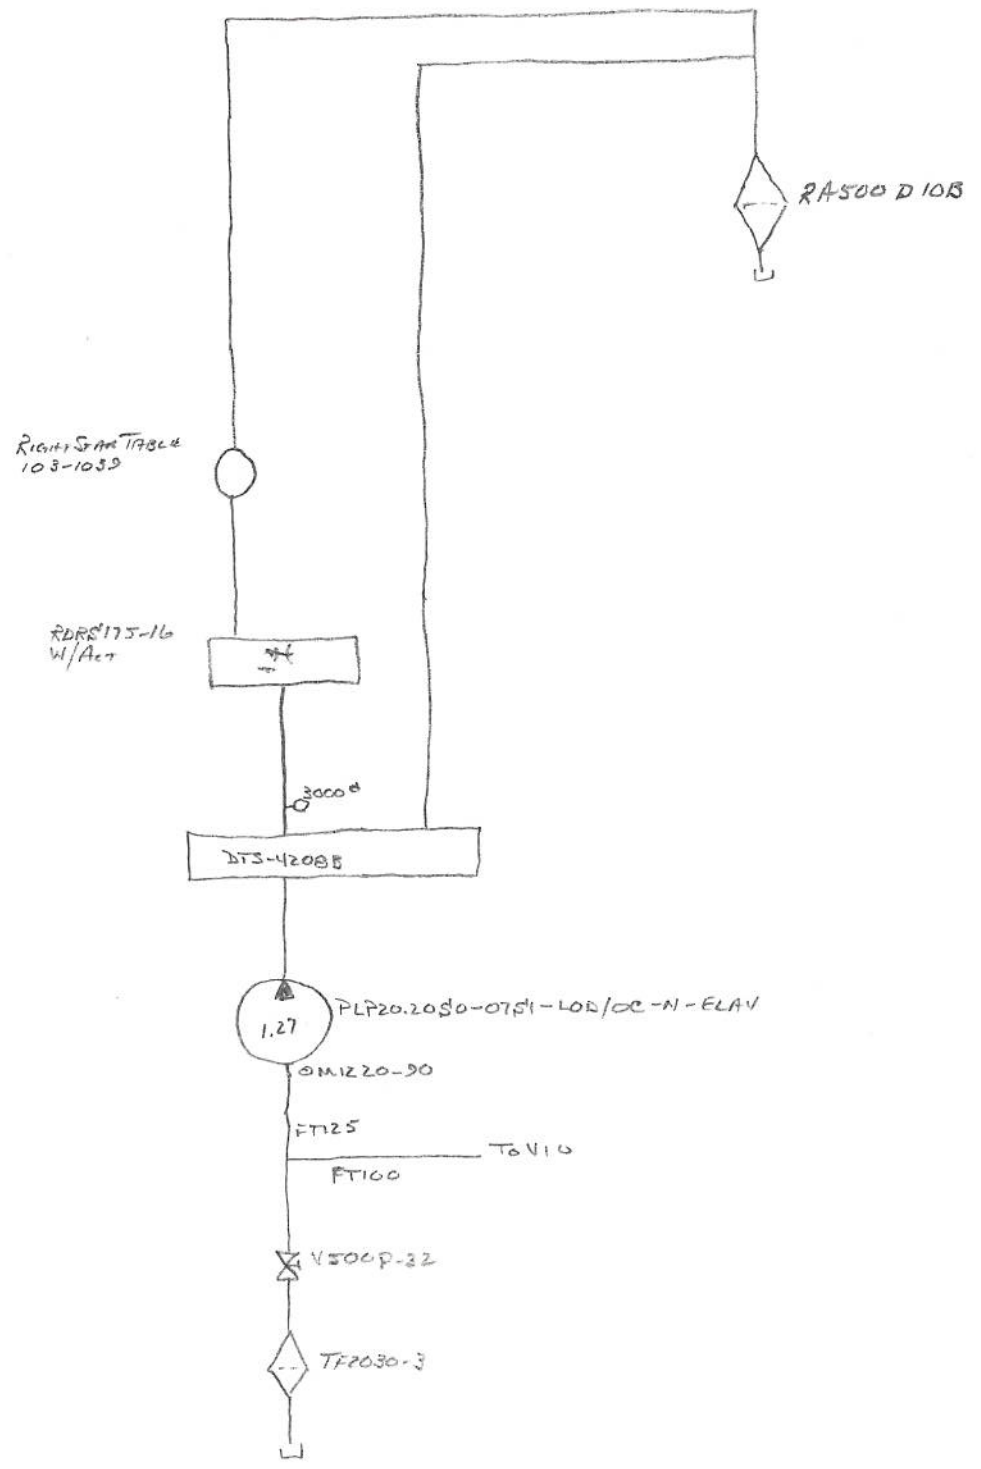

1717
#09033
PARADISE FARMS
4RSPH-65 LPH