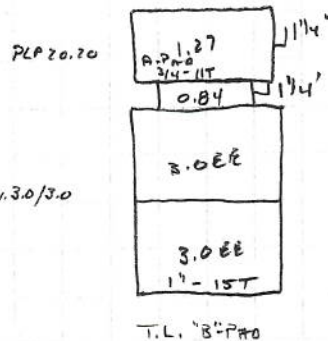

DURST
DRIVE PLATE - TORSION CONTROL 19310