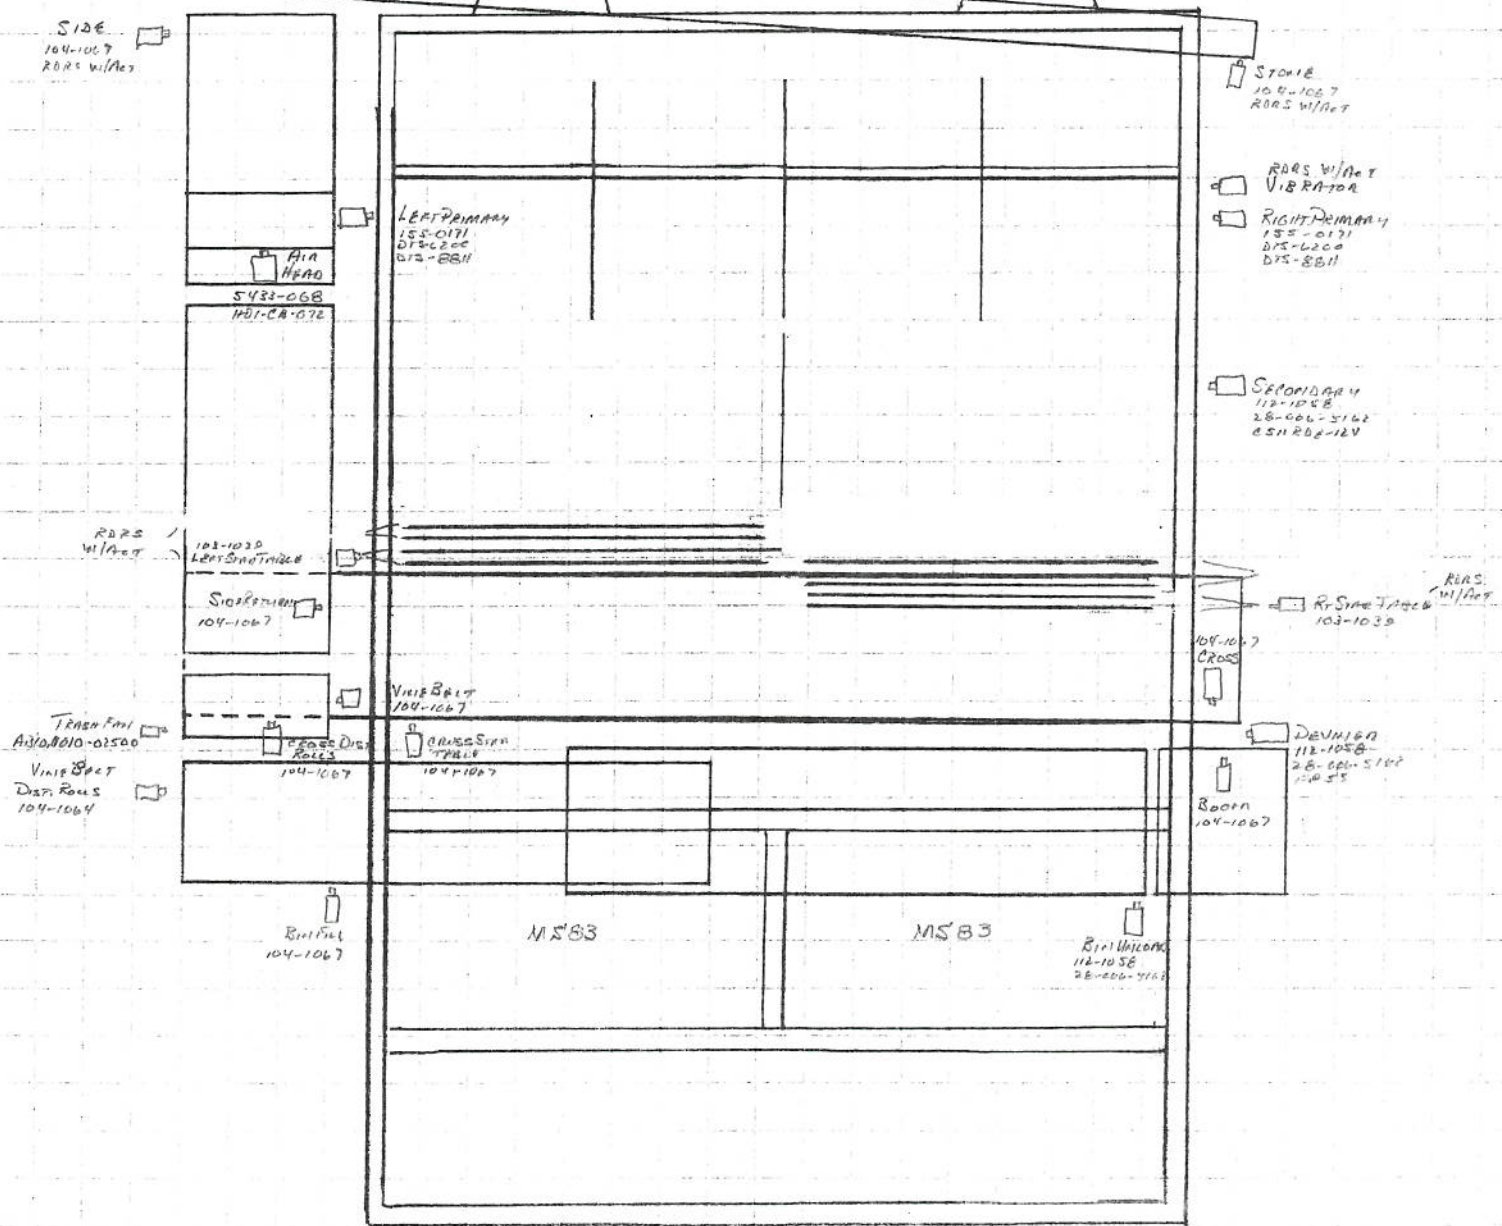

17-11-11
#69033
PARAFFONT FARMS
MPSAH-65LAAH

MS1B-2

MS1B-2

#09033

PARAMONT FARMS

2-12-09

4RSPH W/ 65" - TANK

PLUG #1

PIN #

1	YELLOW	92	CB 1 TO HAZARD STAT TO SWITCH
2	GREEN	91	CB2 TO AIR HEAD / BIN FILL SWITCHES
3	ORANGE	90	CB3 TO MASTER SWITCH
4	BLACK	017	CB4 TO BRAKE, STEER, WARNING, SPEEDOMETER
5	RED	081	CB 10 TO FUEL PUMP SWITCH
6	YELLOW	89	CB5 TO MASTER SWITCH
7			
8	BLACK	0012	CB7 TO 2-SPEED / 4X4 FREEWHEEL
9	BLACK	0017	BRAKE SWITCH TO BRAKE SOLENOID
10	BROWN	88	CB11 TO BACK UP LIGHTS SWITCH
11	WHITE	85	CB12 TO ACTUATOR SWITCHES
12	RED	81	FUEL PUMP SWITCH TO FUEL PUMP
13	PURPLE	28	A-H CLEANER AUTO TO TIMER #10
14	WHITE	27	A-H CLEANER MANUAL TO TIMER #9 TO SOLENOID
15	BLUE	26	A-H CLEANER MANUAL TO TIMER #8 TO SOLENOID
16	BROWN	46	VINE BELT RAISE / LOWER SWITCH TO ACTUATOR
17	GREEN	45	VINE BELT RAISE / LOWER SWITCH TO ACTUATOR
18	RED	29	STROBE LIGHT
19			
20			
21	RED	70	AIR HEAD FEED SWITCH TO RDRS112-30 ACTUATOR
22	PURPLE	69	AIR HEAD FEED SWITCH TO RDRS112-30 ACTUATOR
23	RED	52	CB 16 TO FOOT SWITCHES 12VDC
24	PURPLE	83	FOOT SWITCHES TO STEERING BOX
25			
26			
27			
28			
29	ORANGE	924	4X4 SWITCH TO FRONT MOTOR FREEWHEEL VALVE
30			
31			
32	BROWN	088	CB11 TO BACK UP WARNING SWITCH IN CAB
33	BROWN	0088	BACK UP WARNING SWITCH IN CAB TO ALARM
34			
35	WHITE	65	LEFT STAR RDRS175-16 ACTUATOR
36	PURPLE	66	LEFT STAR RDRS175-16 ACTUATOR
37	ORANGE	50	BIN UNLOAD BYPASS SV3-16-0-12T-12DG SOLENOID

BLACK 17