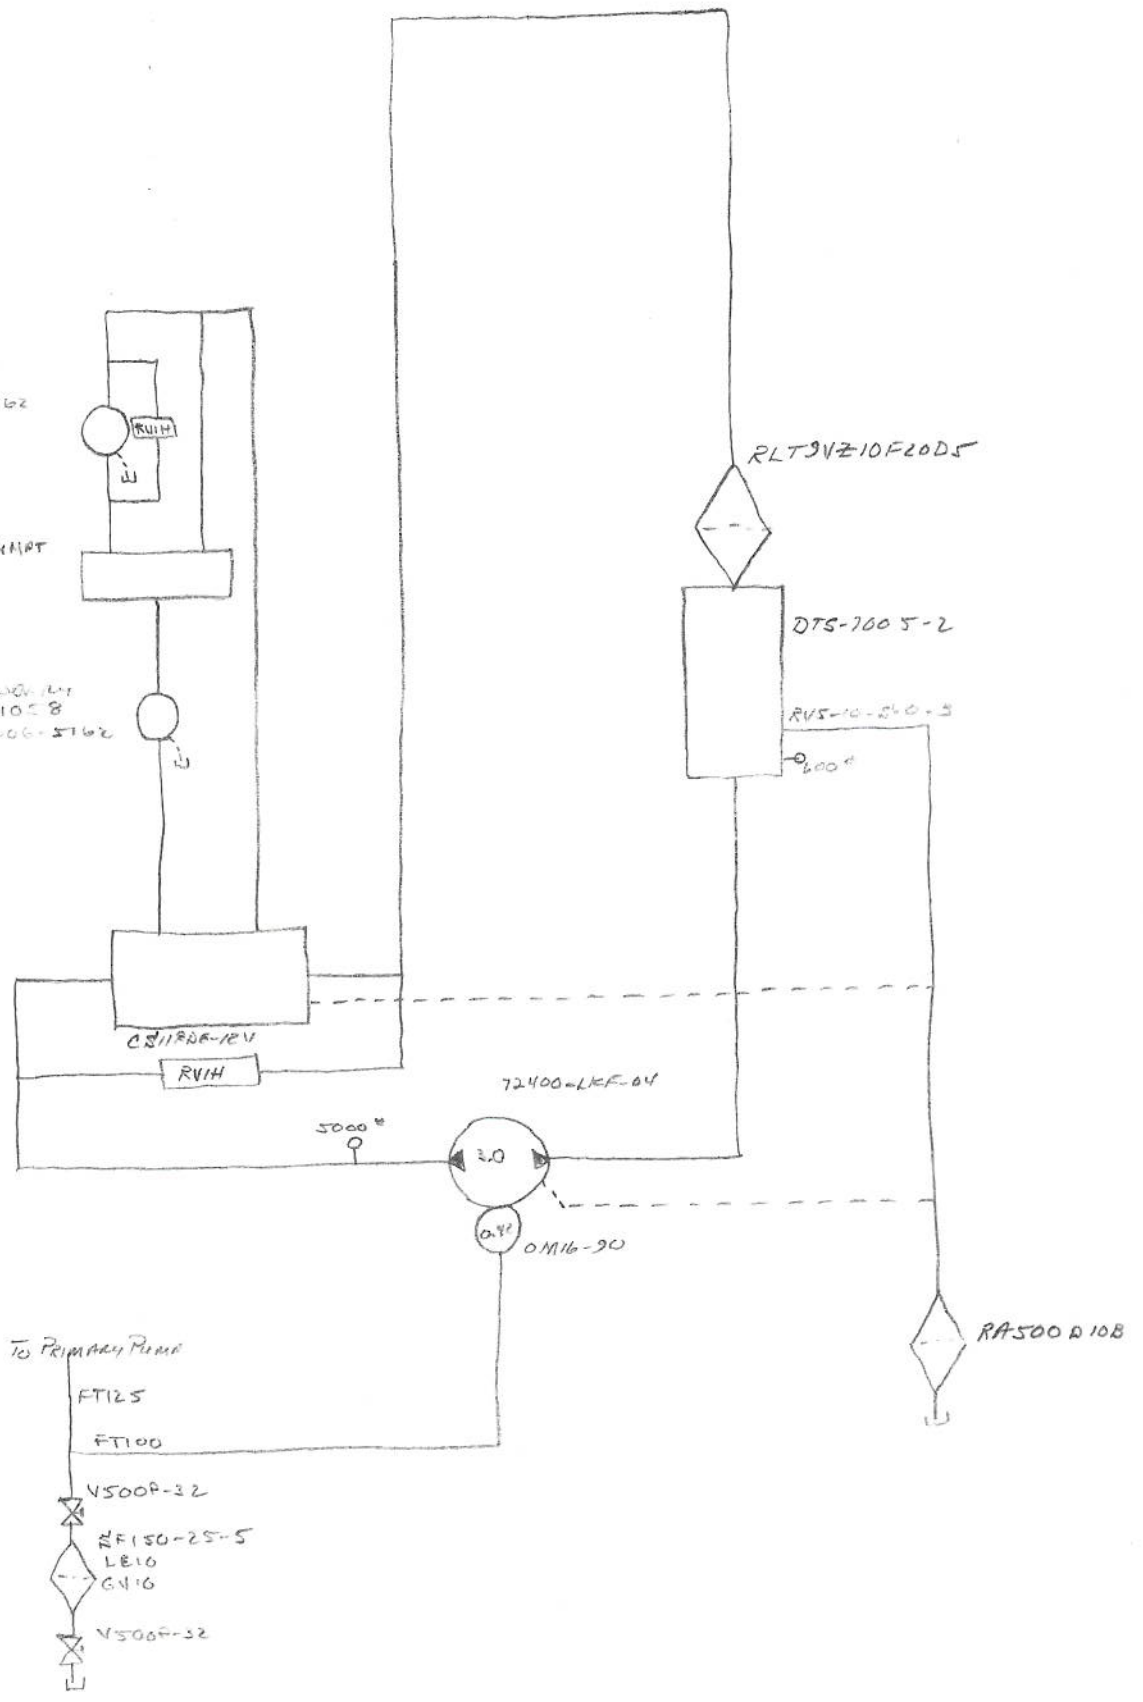

14/11/0
#09033
PARAMOUNT FILMS
HRSAH-65LHM

DENVER
112-1058
28-006-5162

FP55-314MPT

280000-101
112-1058
28-006-5162

CS1120A-12V
RVH

RLT3VZ10F20D5

DTS-1005-2

RV5-10-250-5
200

72400-LKF-04

5000

3.0

0.4

OM16-90

TO PRIMARY PUMP

FT125

FT100

V500F-32

ZF150-25-5

LB10

GN16

V500F-32

RA500 D10B