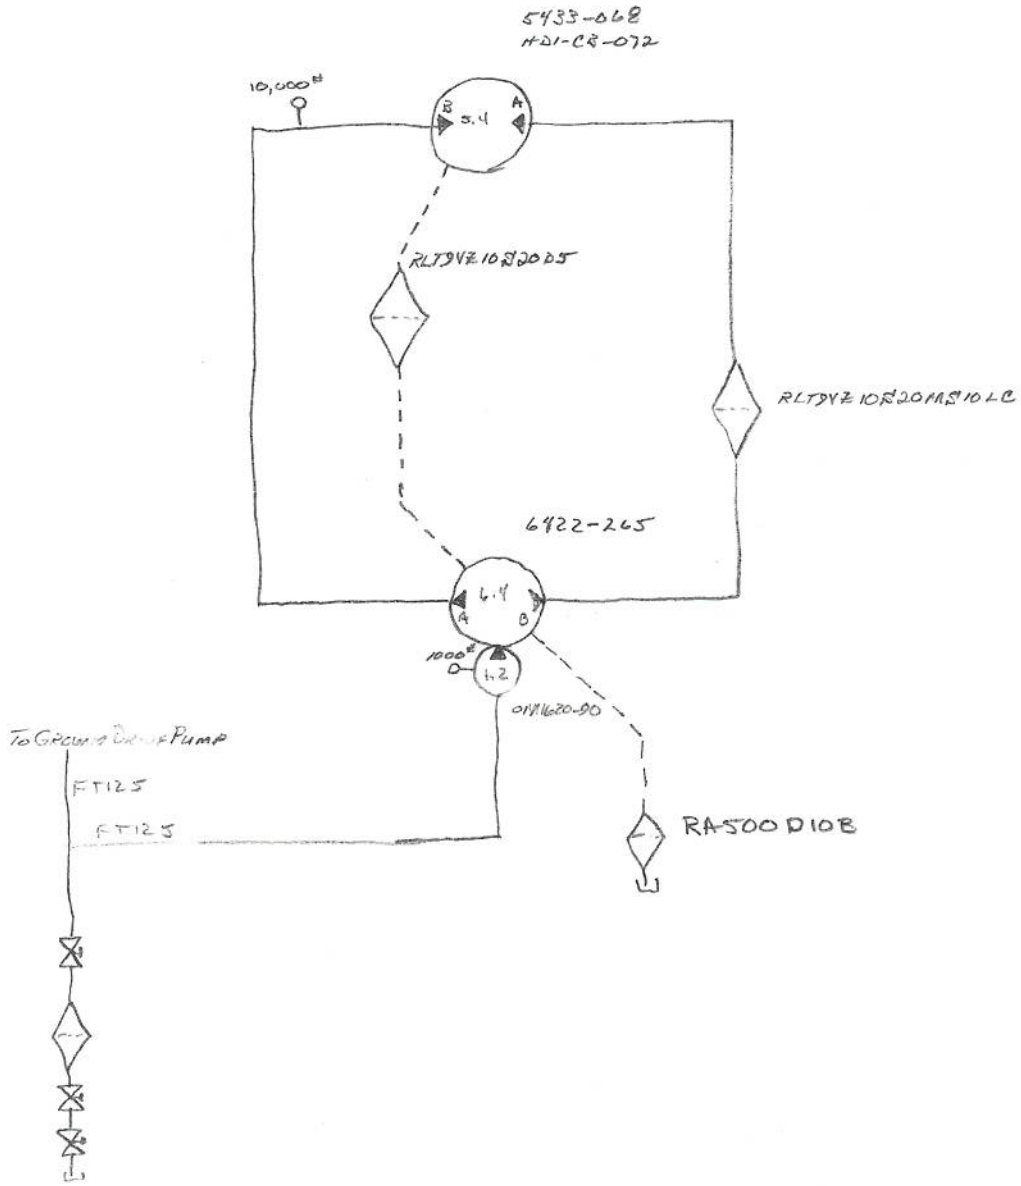

1-7-11
E09033
PARAMOUNT FARMS
4RSPH-65LRAH