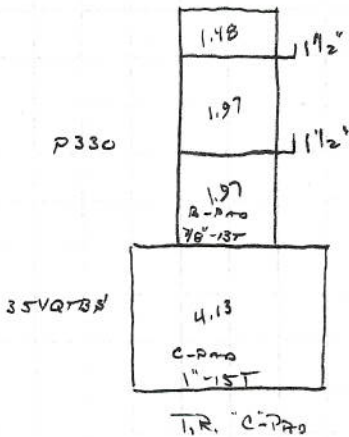

DURST
DRIVE PLATE - TORSION CONTROL 19310