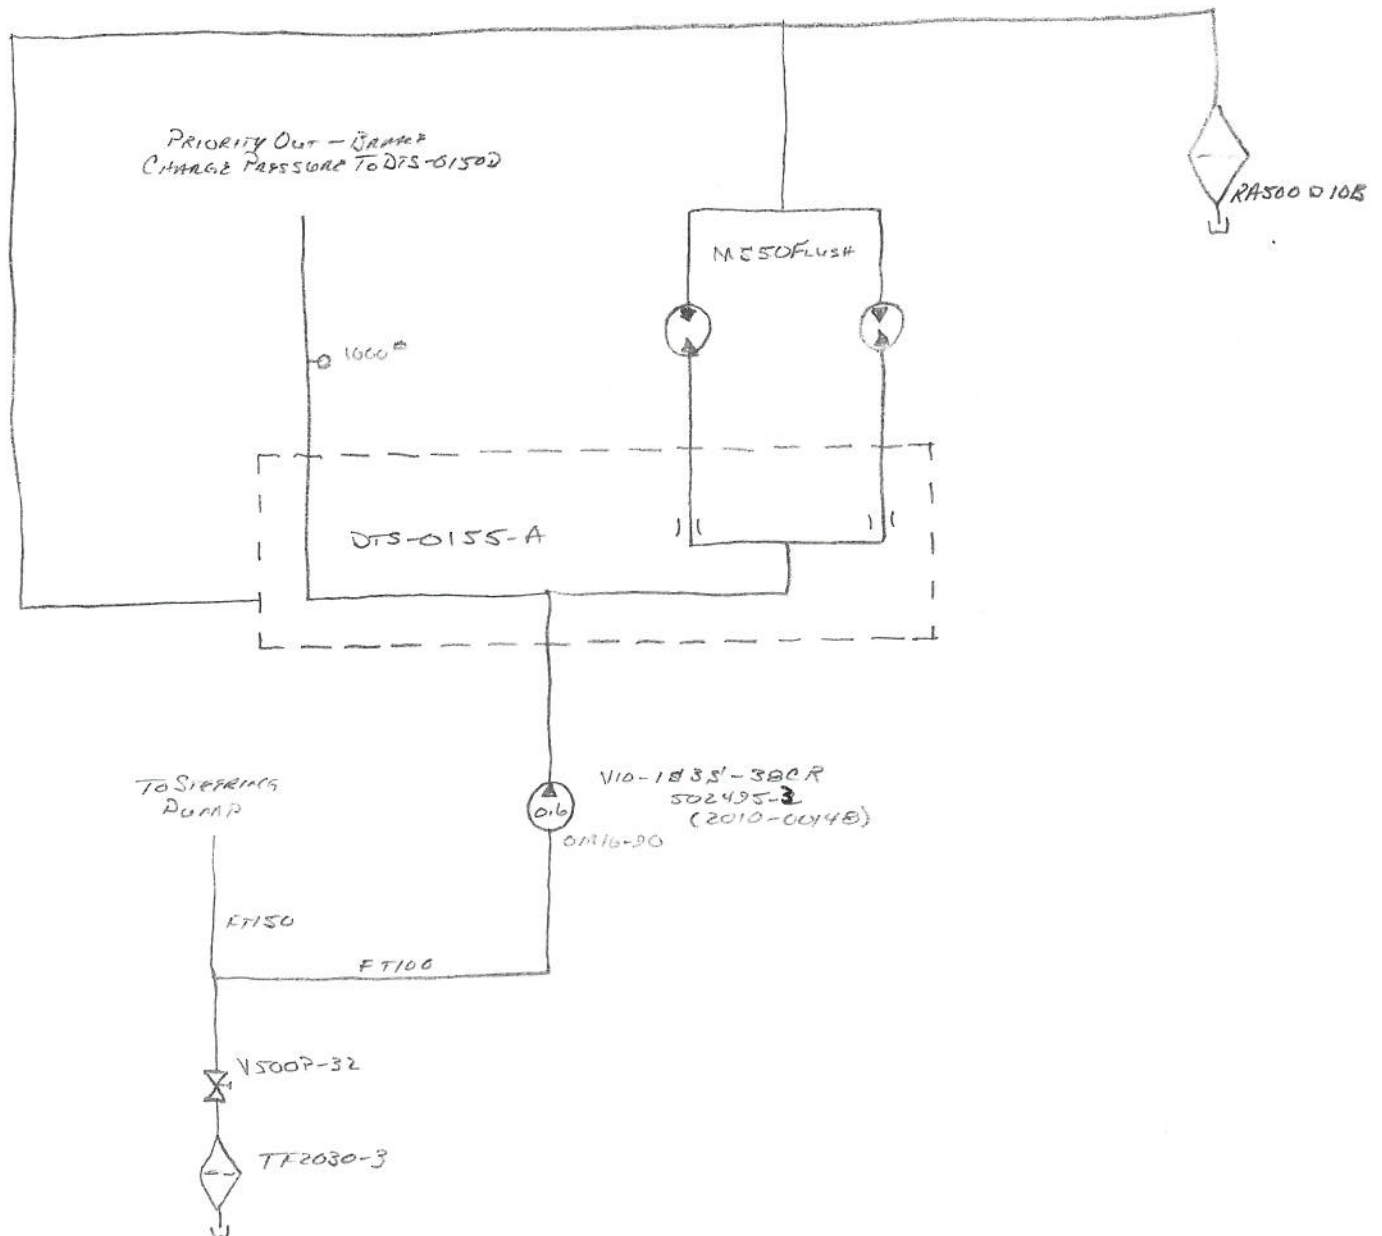

12/16/08
#09033
PARRISONT FARMS
4RSPH-65LPH

INSTALLATION NECESSARY!
 RTF-A-500-010B-22
 REPLACEMENT FILTER:
 RA500D10B

- (4")
 TF254B-3
 2 1/2" 90° STEEL
 2 1/2" CLS NIP
 28V120-40B
 FT250
 * 35VQTR5
- (3")
 3" X 2" BUSH
 2" CLS. NIP
 V500A-32
 FT200
 FT200
 2" 90° STEEL
 W43-32PK
 ZDF2215-25-5
 W43-32PK
 2" 90° STEEL
 2" CLS. NIP
 V500A-32
 2" CLS NIP
 2" TEE X
 2" X 1 1/4" BUSH
 X FT125
 * T6.4/6.4 * L.4EE