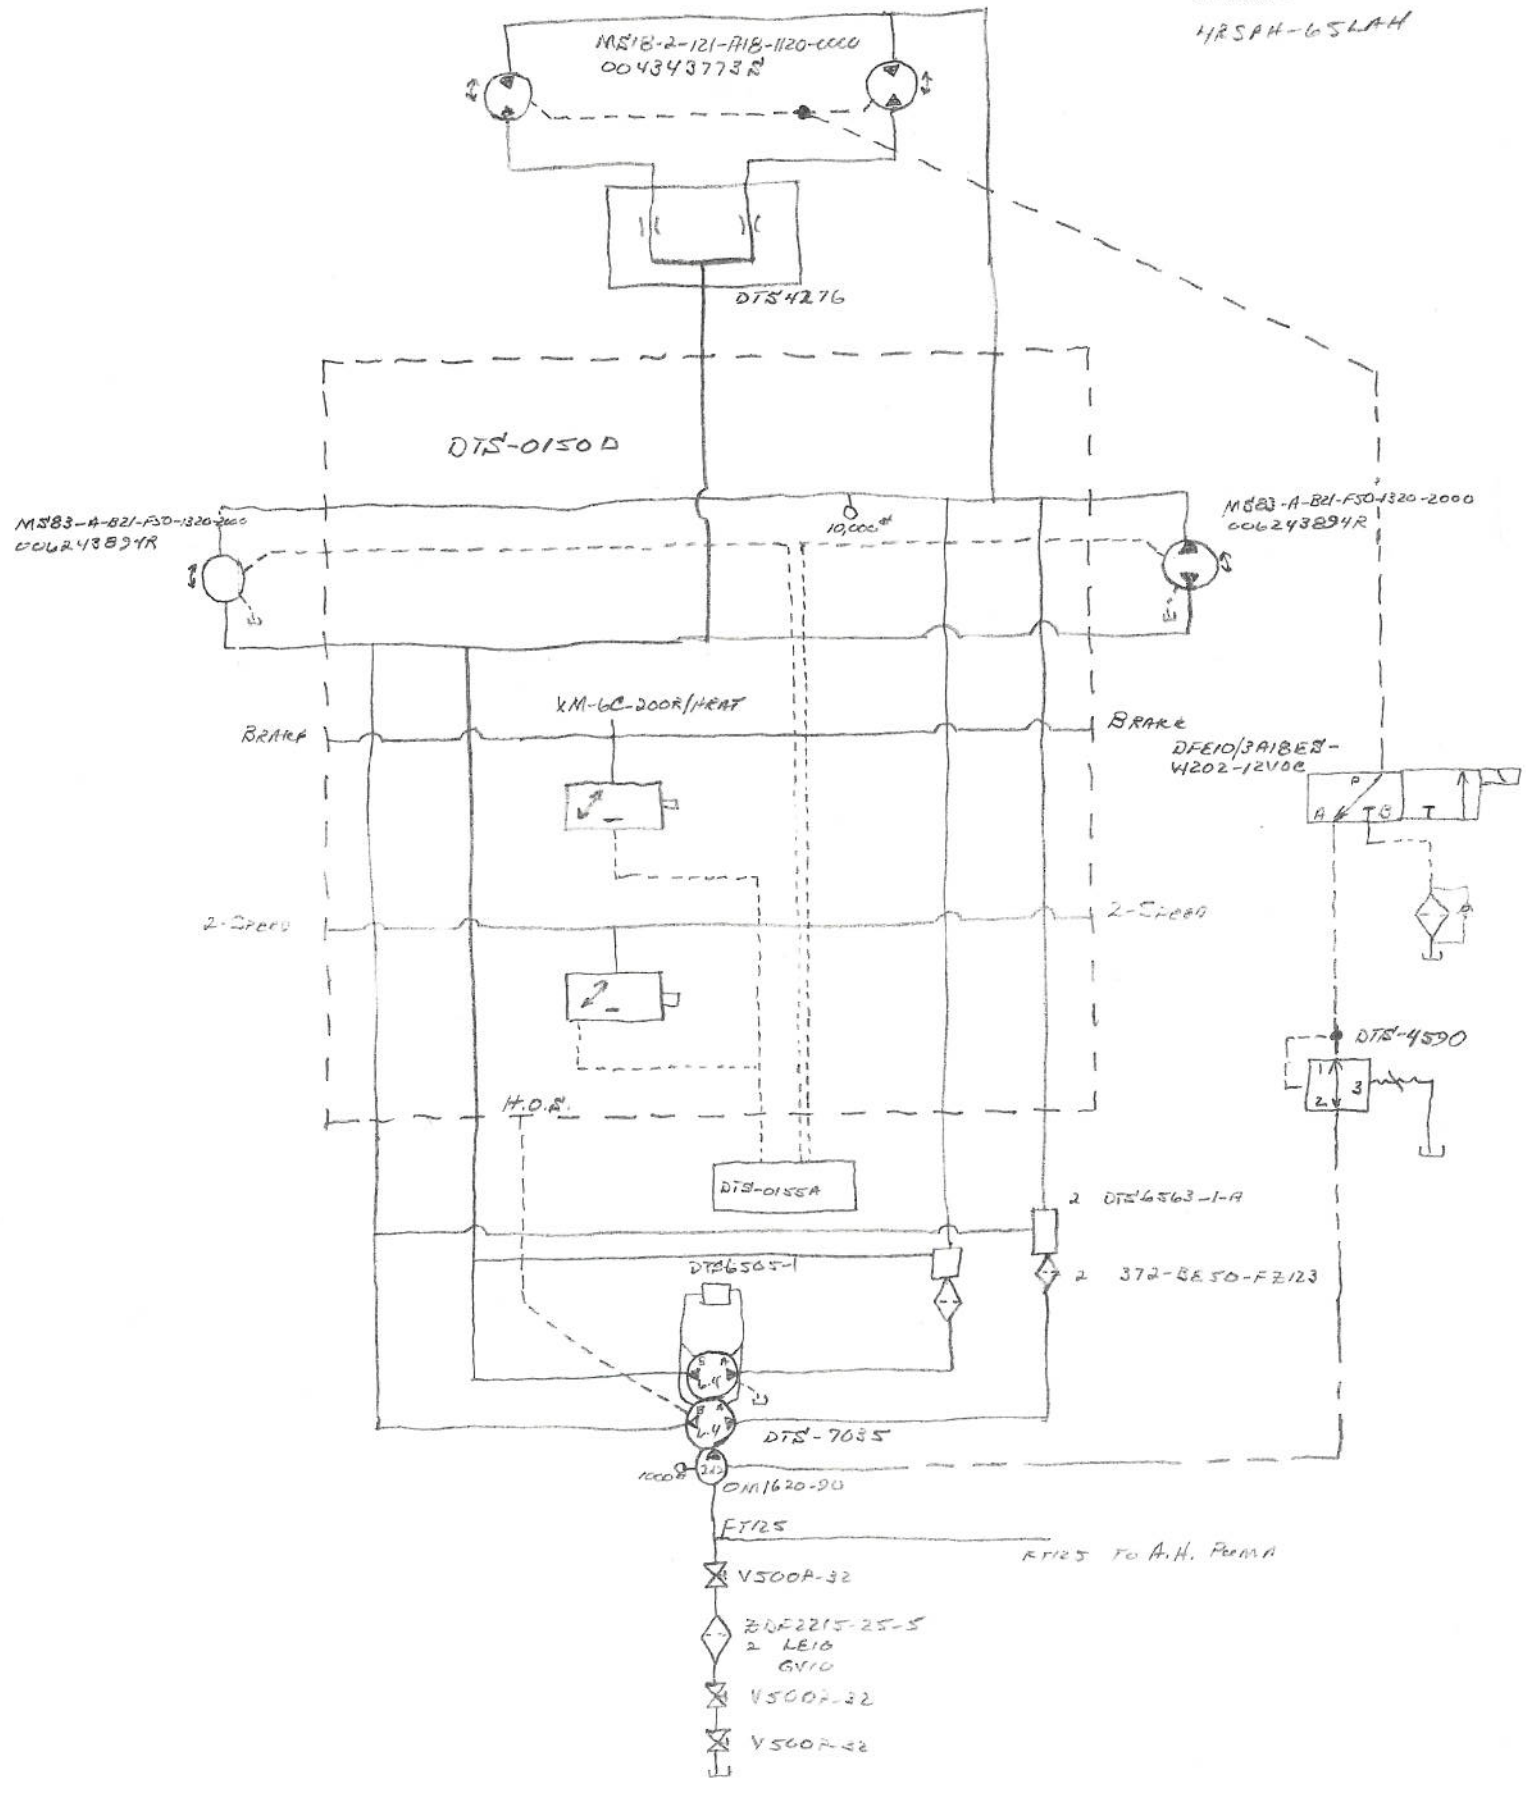

ADVANCED FARM EQUIPMENT

**BIN LEVELING
MD3/XA2**

PLUG #1
PIN NO.

JUNCTION
BLOCK NO.

1	ORANGE	72	9	BIN MANUAL UP	C2:9 MD3
2	BLUE	71	10	BIN MANUAL DOWN	C2:10 MD3
3	WHITE	41	11	TRAVEL MODE	C2:11 MD3
4	BLACK (BELDEN 9418)		12	BIN LEVEL CONTROL % PIN "A"	C1:4 XA2
5	WHITE (BELDEN 9418)		12	BIN LEVEL CONTROL % PIN "A"	C1:4 XA2
6	RED (BELDEN 9418)		16	BIN LEVEL CONTROL % PIN "B"	C1:18 XA2
7	GREEN (BELDEN 9418)		19	BIN LEVEL CONTROL % PIN "B"	C1:32 XA2
8	WHITE	371	13	LEVEL WARNING	C1:8 XA2
9					
10					
11	BLACK	15	15	PANEL GROUND	C1:15 XA2
12	RED	28	18	12VDC POWER SUPPLY	C1:28 XA2

PLUG #2
PIN NO.

1	BLUE (SENSOR)		1	BANNER SENSOR GROUND	C1:1 MD3
2	WHITE (SENSOR)		14	BANNER SENSOR "SIGNAL IN"	C1:10 XA2
3	BROWN (SENSOR)		21	12VDC POWER SUPPLY	C2:4 MD3
4	RED	75	21	12VDC POWER SUPPLY	C2:4 MD3
5	RED	280	3	REAL TIME CLOCK POWER SUPPLY	C1:7 MD3
6					
7					
8					
9					
10					
11					
12					

14-1-1-1
H02083
PARAMOUNT FARMS
HRS PAH-65 LAH