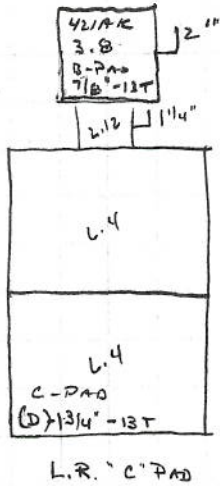

1. (4")
   TF254B-3
   2 1/2" 90° STEEL
   2 1/2" CLS NIP
   28V120-40B
   FT250
   * 35VQTR5
2. (3")
   3" X 2" BUSH
   2" CLS. NIP
   V500A-32
   FT200
   FT200
   2" 90° STEEL
   W43-32PK
   ZDF2215-25-5
   W43-32PK
   2" 90° STEEL
   2" CLS. NIP
   V500A-32
   2" CLS NIP
   2" TEE X
   2" X 1 1/4" BUSH
   X FT125
   * T6.4/6.4 * L.4EE

1. (3")
   TF2030-3
   2" 90° STEEL
   2" CLS NIP
   V500A-32
   FT200
   * 421AK
2. (3")
   TF2030-3
   2" 90° STEEL
   2" CLS NIP
   V500A-32
   FT200
   * 421AK
3. (3")
   TF2030-3
   2" 90° STEEL
   2" CLS NIP
   V500A-32
   FT150
   X 2" X 1 1/2" BUSH
   * TRIPLE GMM,
   2" 90° STEEL
   O 2" X 1 1/2" BUSH
   FT150
   * TRIPLE GMM

- (3)
  TF2030-3
  2" 90° STEEL
  2" CLS NIP
  V500A-32
  2" CLS. NIP
  2" TEE X
  X 2" X 1 1/4" BUSH
  FT125
  * PLP20.20
  O 2" 90° STEEL
  2" X 1" BUSH
  FT100
  * V10
2. (4")
   4" X 2" BUSH
   2" 90° STEEL
   2" CLS. NIP
   V500A-32
   2" X 1 1/2" BUSH
   1 1/2" CLS NIP
   2" X 1 1/2" BUSH
   1 1/2" CLS NIP
   2" X 1 1/2" BUSH
   V500A-32
   2" CLS NIP
   2" TEE X
   X 2" X 1 1/4" BUSH
   FT125
   * TANDEM 3.0EE
   O 2" 90° STEEL
   2" X 1" BUSH
   FT100
   * SINGLE 3.0EE

1. L.R. TANDEM L.4
   421AK
   L.L. L.4EE
   3.0EE
   T.R. 35VQTR5
   TRIPLE GMM
   T.L. TANDEM 3.0.
   PLP20.20
   ENGINE VID

1. GROUND DRIVE
   STEERING CIRCUIT
   AIR HOSE
   SECONDARY
   CROSS
   SIDE
   BIN FILL
   BIN UNLOAD
   LEFT START TABLE
   LEFT PRIMARY
   RIGHT PRIMARY
   RIGHT START TABLE
   BRAKE CHARGE PRESSURE