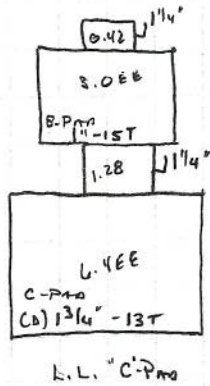

1. (4")
   TF254B-3
   2 1/2" 90° STEEL
   2 1/2" CLS NIP
   28V120-40B
   FT250
   * 35VQTR5
2. (3")
   3" X 2" BUSH
   2" CLS. NIP
   V500A-32
   FT200
   FT200
   2" 90° STEEL
   W43-32PK
   ZDF2215-25-5
   W43-32PK
   2" 90° STEEL
   2" CLS. NIP
   V500A-32
   2" CLS NIP
   2" TEE X
   2" X 1 1/4" BUSH
   X FT125
   * T6.4/6.4 * L.4EE

1. (3")
   TF2030-3
   2" 90° STEEL
   2" CLS NIP
   V500A-32
   FT200
   * 421AK
2. (3")
   TF2030-3
   2" 90° STEEL
   2" CLS NIP
   V500A-32
   FT200
   * 421AK
3. (3")
   TF2030-3
   2" 90° STEEL
   2" CLS NIP
   V500A-32
   FT150
   X 2" X 1 1/2" BUSH
   * TRIPLE GMM,
   2" 90° STEEL
   O 2" X 1 1/2" BUSH
   FT150
   * TRIPLE GMM

- (3)
  TF2030-3
  2" 90° STEEL
  2" CLS NIP
  V500A-32
  2" CLS. NIP
  2" TEE X
  X 2" X 1 1/4" BUSH
  FT125
  * PLP20.20
  O 2" 90° STEEL
  2" X 1" BUSH
  FT100
  * V10
2. (4")
   4" X 2" BUSH
   2" 90° STEEL
   2" CLS. NIP
   V500A-32
   2" X 1 1/2" BUSH
   1 1/2" CLS NIP
   2" X 1 1/2" BUSH
   1 1/2" CLS NIP
   2" X 1 1/2" BUSH
   V500A-32
   2" CLS NIP
   2" TEE X
   X 2" X 1 1/4" BUSH
   FT125
   * TANDEM 3.0EE
   O 2" 90° STEEL
   2" X 1" BUSH
   FT100
   * SINGLE 3.0EE

1. L.R. TANDEM L.4
   421AK
   L.L. L.4EE
   3.0EE
   T.R. 35VQTR5
   TRIPLE GMM
   T.L. TANDEM 3.0.
   PLP20.20
   ENGINE VID

1. GROUND DRIVE
   STEERING CIRCUIT
   AIR HOSE
   SECONDARY
   CROSS
   SIDE
   BIN FILL
   BIN UNLOAD
   LEFT START TABLE
   LEFT PRIMARY
   RIGHT PRIMARY
   RIGHT START TABLE
   BRAKE CHARGE PRESSURE